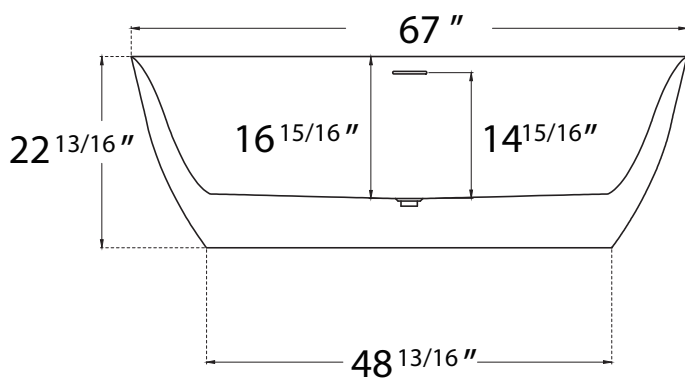

DIMENSION DETAILS

Freestanding Bathtub

MODEL No.Z31E5S

Z31E5S-67"

ADJUSTABLE FOOT: 6 PCS

(Side View)

(Top View)