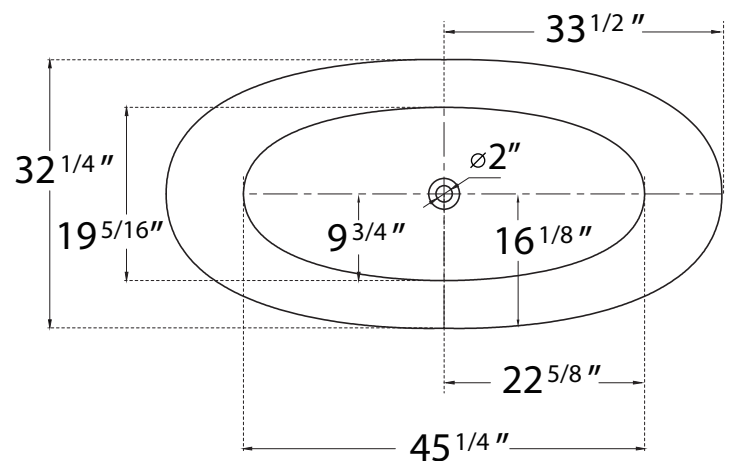

DIMENSION DETAILS

Freestanding Bathtub

MODEL No.Z31E5S

Z31E5S-67"

ADJUSTABLE FOOT: 6 PCS

(Side View)

(Top View)