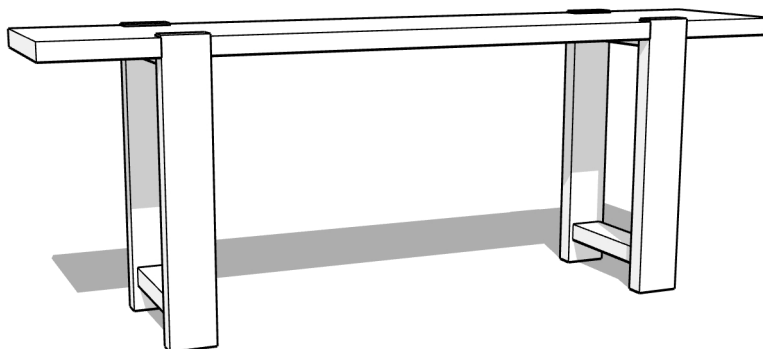

ASSEMBLY INSTRUCTION

MATEI CONSOLE TABLE

Parts List			
1		Top	1
2		Legs	2
Name of Hardware			
A		Allen bolt M8 x 50mm	28
B		Allen Key M6	1

1

2