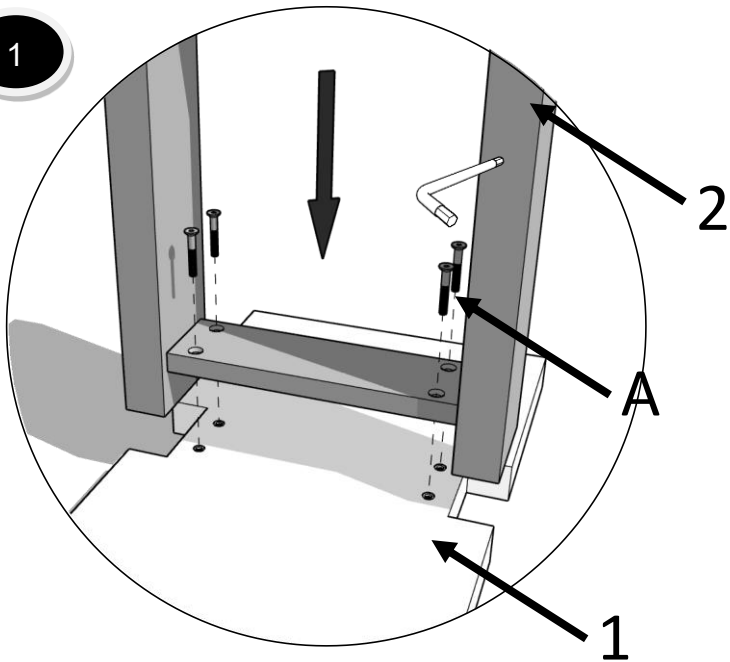

ASSEMBLY INSTRUCTION

MATEI CONSOLE TABLE

Parts List			
1		Top	1
2		Legs	2
Name of Hardware			
A		Allen bolt M8 x 50mm	28
B		Allen Key M6	1

1

2