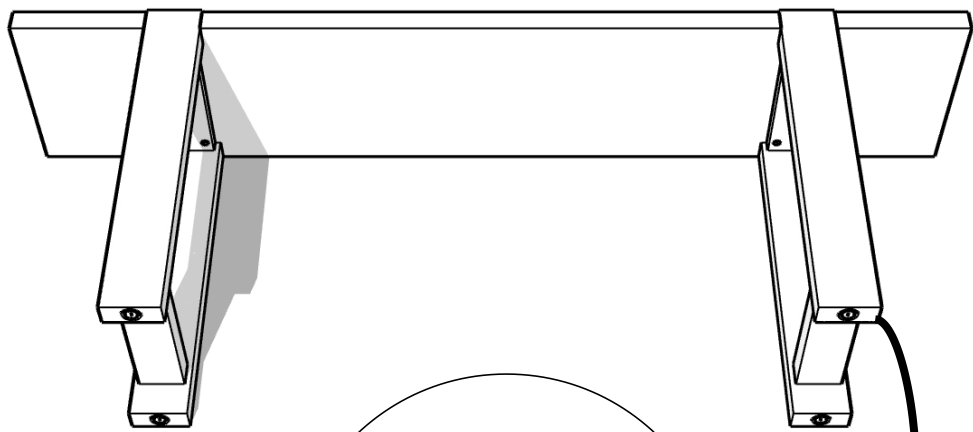

ASSEMBLY INSTRUCTION

MATEI CONSOLE TABLE

Parts List			
1		Top	1
2		Legs	2
Name of Hardware			
A		Allen bolt M8 x 50mm	28
B		Allen Key M6	1

1

2