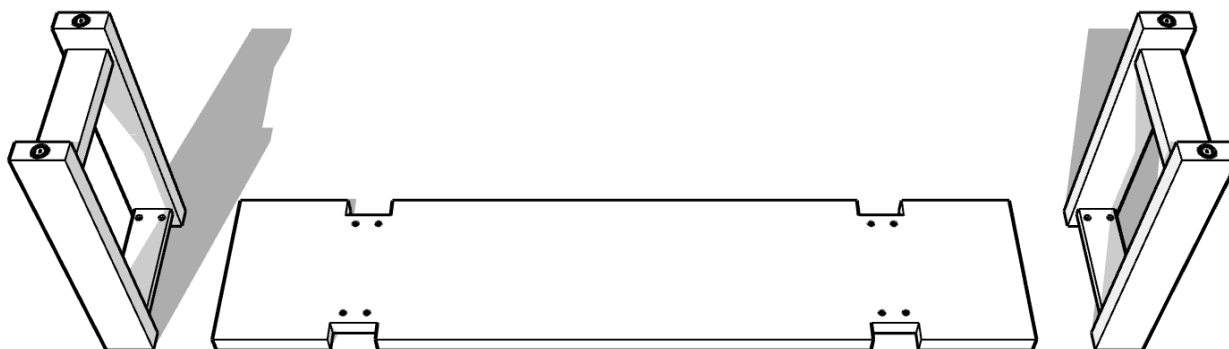

ASSEMBLY INSTRUCTION

MATEI CONSOLE TABLE

Parts List			
1		Top	1
2		Legs	2
Name of Hardware			
A		Allen bolt M8 x 50mm	28
B		Allen Key M6	1

1

2