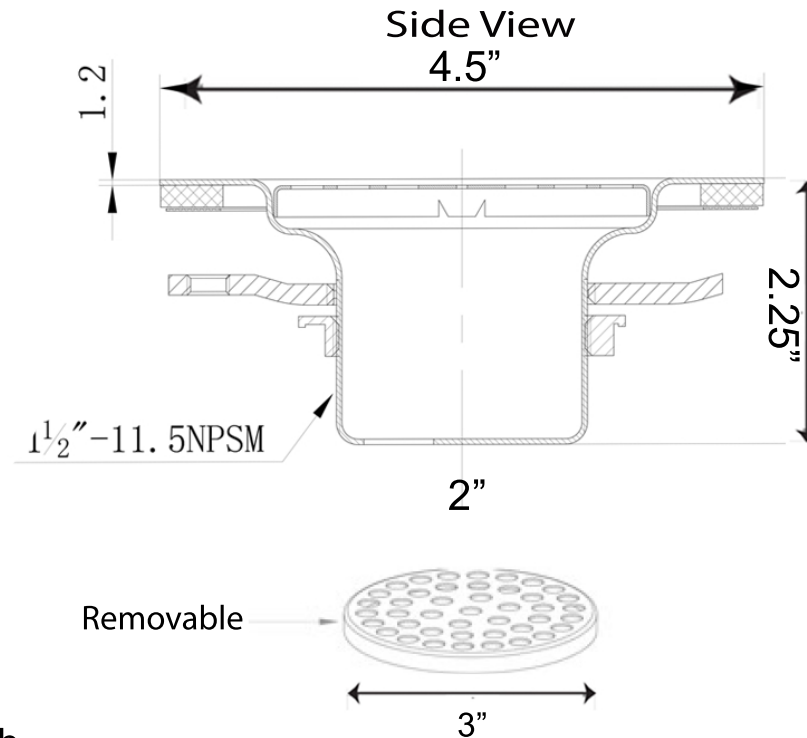

Premium Accessories Collection

Grid Utility Drain and Rubber Stopper

MODEL:
3CHGRSB - Satin Brass

Components

FEATURES

- Brushed satin brass finish
- For use with 3" Commercial Drain Openings
- cUPC certified
- Compatible with Anchor Collection Utility Sinks
- Brass fittings
- Includes Rubber Stopper Drain Plug

** Will NOT fit standard 3.5" kitchen drain opening*