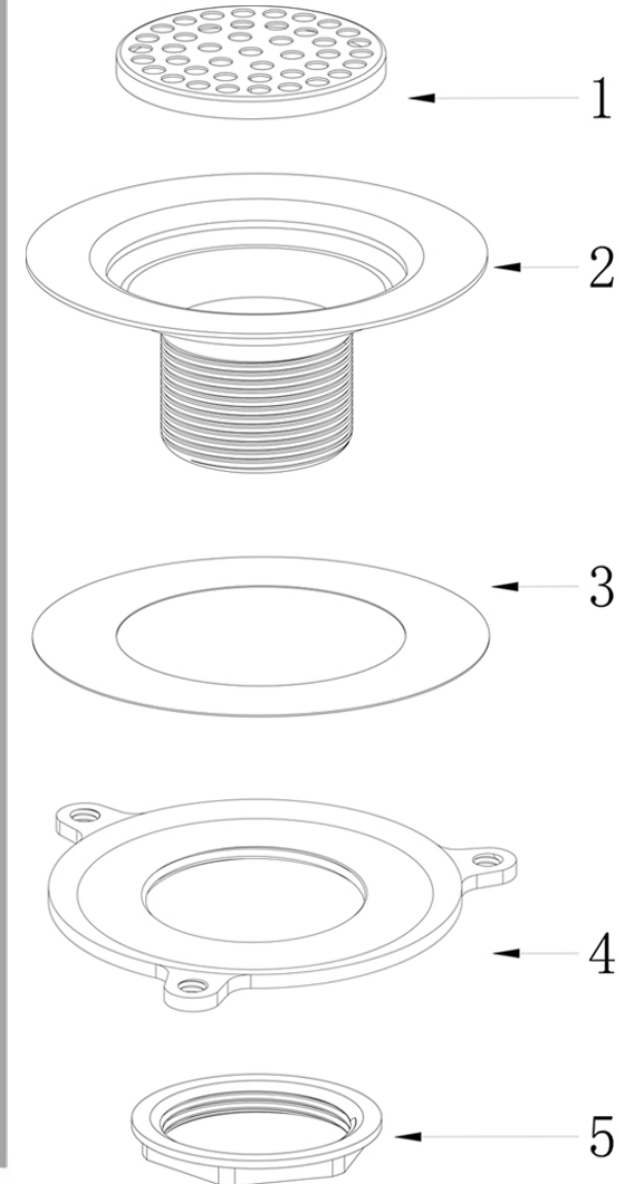

Premium Accessories Collection

Grid Utility Drain and Rubber Stopper

MODEL:
3CHGRSB - Satin Brass

Components

FEATURES

- Brushed satin brass finish
- For use with 3" Commercial Drain Openings
- cUPC certified
- Compatible with Anchor Collection Utility Sinks
- Brass fittings
- Includes Rubber Stopper Drain Plug

** Will NOT fit standard 3.5" kitchen drain opening*