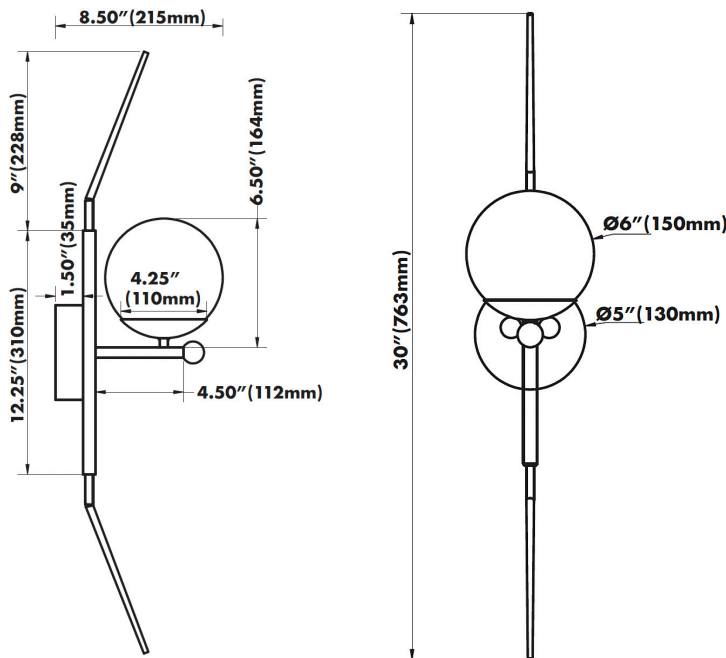

## FEATURES

- LUMENS: 592LM
- WATTS: 10W
- VOLTAGE: 120V
- CRI: 90
- CCT: 3000K
- IP RATED: DRY LOCATION
- MATERIAL: ALUMINUM / GLASS
- FINISH: BLACK
- LIFETIME: 50,000 HOURS
- DIMMABLE: YES
- SHADE SHAPE: ROUND
- SHADE MATERIAL: FROSTED GLASS
- SHADE COLOR: WHITE
- WARRANTY: 5-YEAR LIMITED

## DIMENSIONS

Theoretical Lumens: XXX LM (subject to change)

Theoretical Wattage: XXX W (subject to change)

\*\*\*Please note lumens and wattage are subject to change and will be determined post production of the first articles.