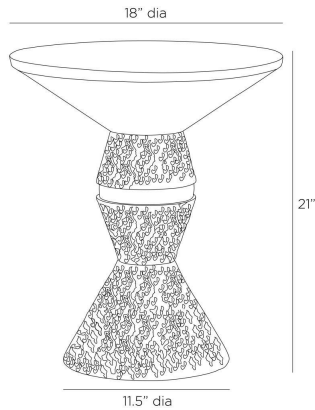

ARTERIO RS

FLOYD END TABLE

FEI28
H: 21 IN, Dia: 18.00 IN
Blackened Bronze

Inspired by Brutalist bronze sculptures, the totemic form of the Floyd is cast in blackened bronze aluminum. Heavily textured, this two-tone style is bisected by a band of smooth antique brass cast aluminum to highlight the pleasing hourglass silhouette. Finish will vary.

APPEARANCE

Material	Aluminum
Material Type	Cast
Finish	Blackened Bronze, Antique
	Brass
Finish Will Vary	Yes
Top Coat/Sealant	Yes

DIMENSIONS

Foot Print	Dia: 11.50 IN
------------	---------------

SHIPPING

Product Weight	21 lbs
Gross Weight 1	31 lbs
Shipping Box 1	H: 23.6 IN, L: 22.5 IN, W: 22.5 IN