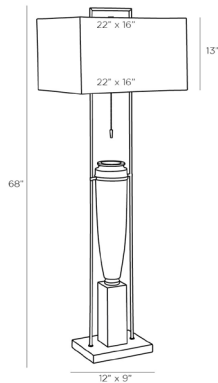

## FOUNDRY FLOOR LAMP

RAY BOOTH

DB79006-450

H: 68 IN, W: 22 IN, D: 16 IN

Charcoal Ricestone, Bronze, Brown Wood, Crystal

Contract Suitable As Is

The Urn Floor Lamp features the beautiful form of an antique urn in a charcoal ricestone composite, coupled with a bronze steel mount that elegantly pins it in place. A square shade in bone linen sits atop, contrasting the crisp clear crystal and bronze steel base. The combination provides both a pleasurable aesthetic of form and function to the stately floor lamp. Ricestone will vary.

### DIMENSIONS

Shade	4 IN Top: 16 IN, Top: 22 IN, D: 16 IN, W: 22 IN, Side: 13 IN
Base	H: 1.5 IN, W: 12 IN, D: 9 IN
Foot Print	W: 12 IN, D: 9 IN

### SHIPPING

Product Weight	36.5 LBS
Gross Weight 1	39.25 LBS
Gross Weight 2	3.3 LBS
Shipping Box 1	H: 67 IN, L: 15.5 IN, W: 12.5 IN
Shipping Box 2	H: 15 IN, L: 24 IN, W: 18 IN