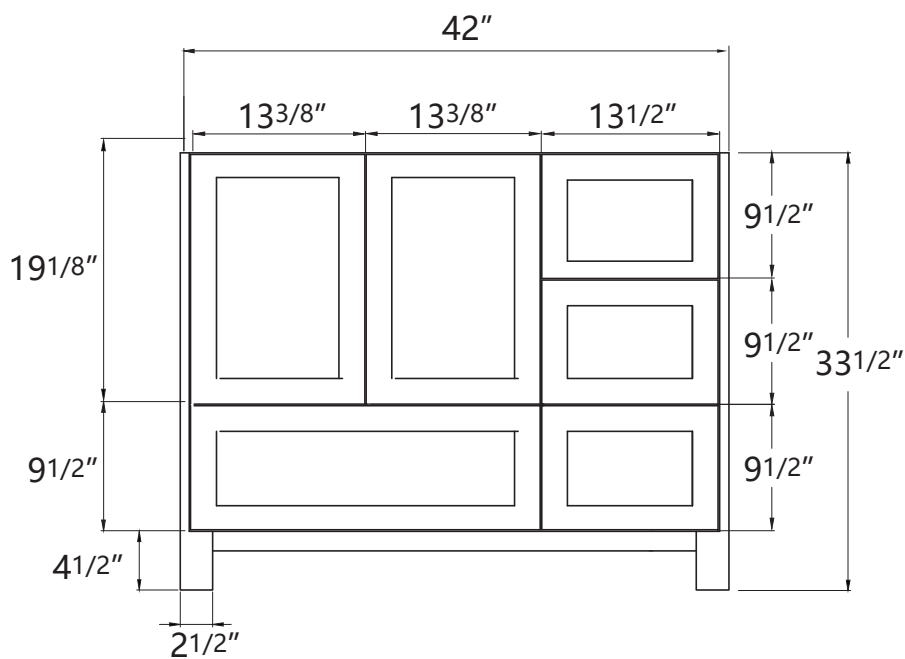

ZEAFIVE[®]

DIMENSION DETAILS BATHROOM VANITY

ZBE42"

PRODUCT
INSTRUCTION
VIDEO

 Email: service@bestgosupplychaininc.com

VANITY SIZE

Front View

Side View