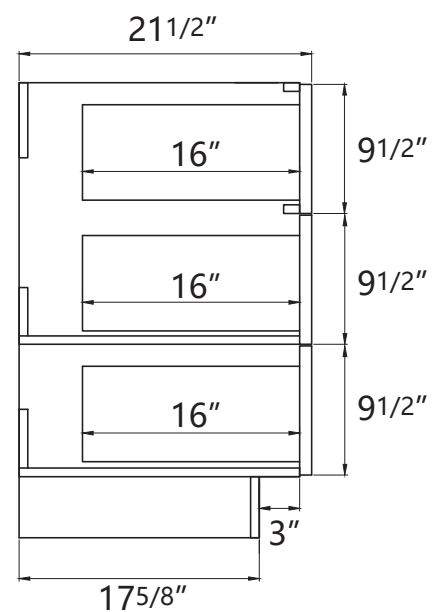

ZEAFIVE[®]

DIMENSION DETAILS BATHROOM VANITY

ZBE42"

PRODUCT
INSTRUCTION
VIDEO

 Email: service@bestgosupplychaininc.com

VANITY SIZE

Front View

Side View