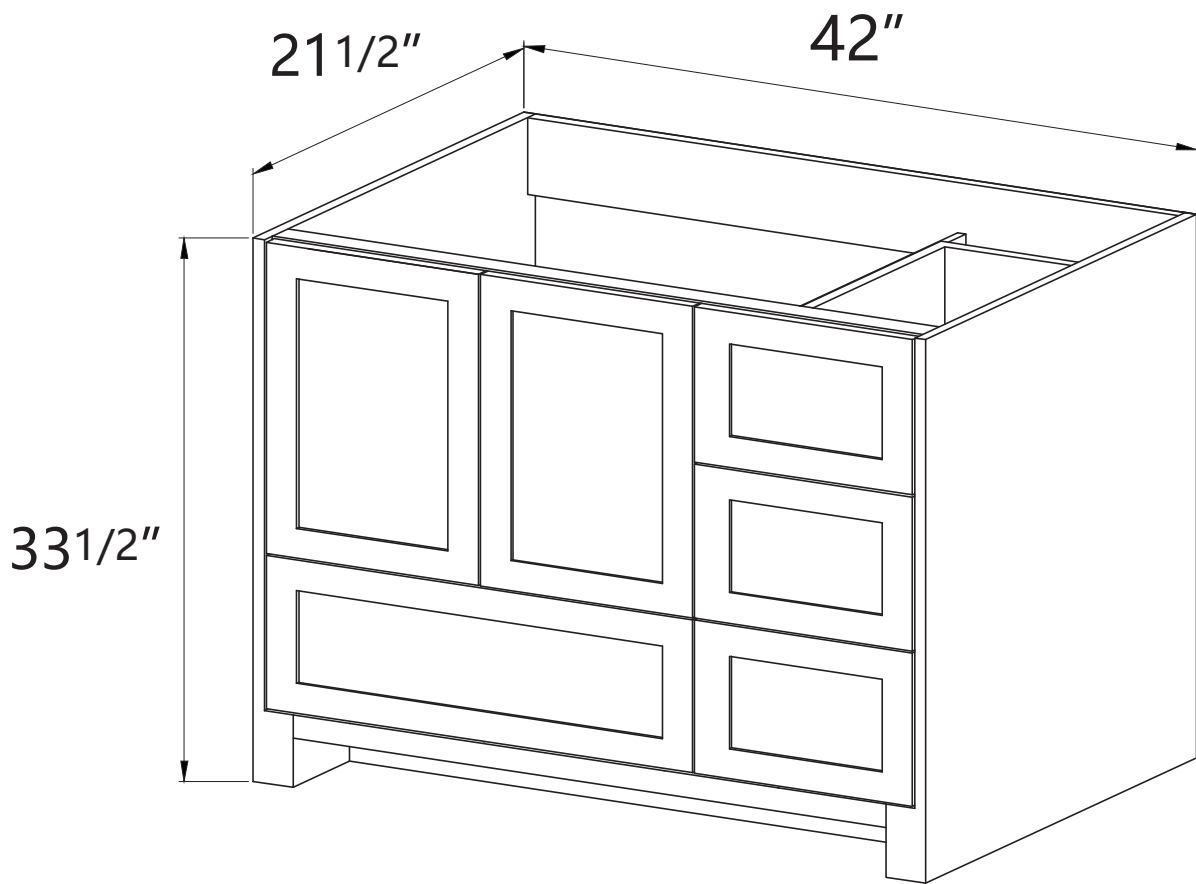

ZEAFIVE[®]

DIMENSION DETAILS BATHROOM VANITY

ZBE42"

PRODUCT
INSTRUCTION
VIDEO

 Email: service@bestgosupplychaininc.com

VANITY SIZE

Front View

Side View