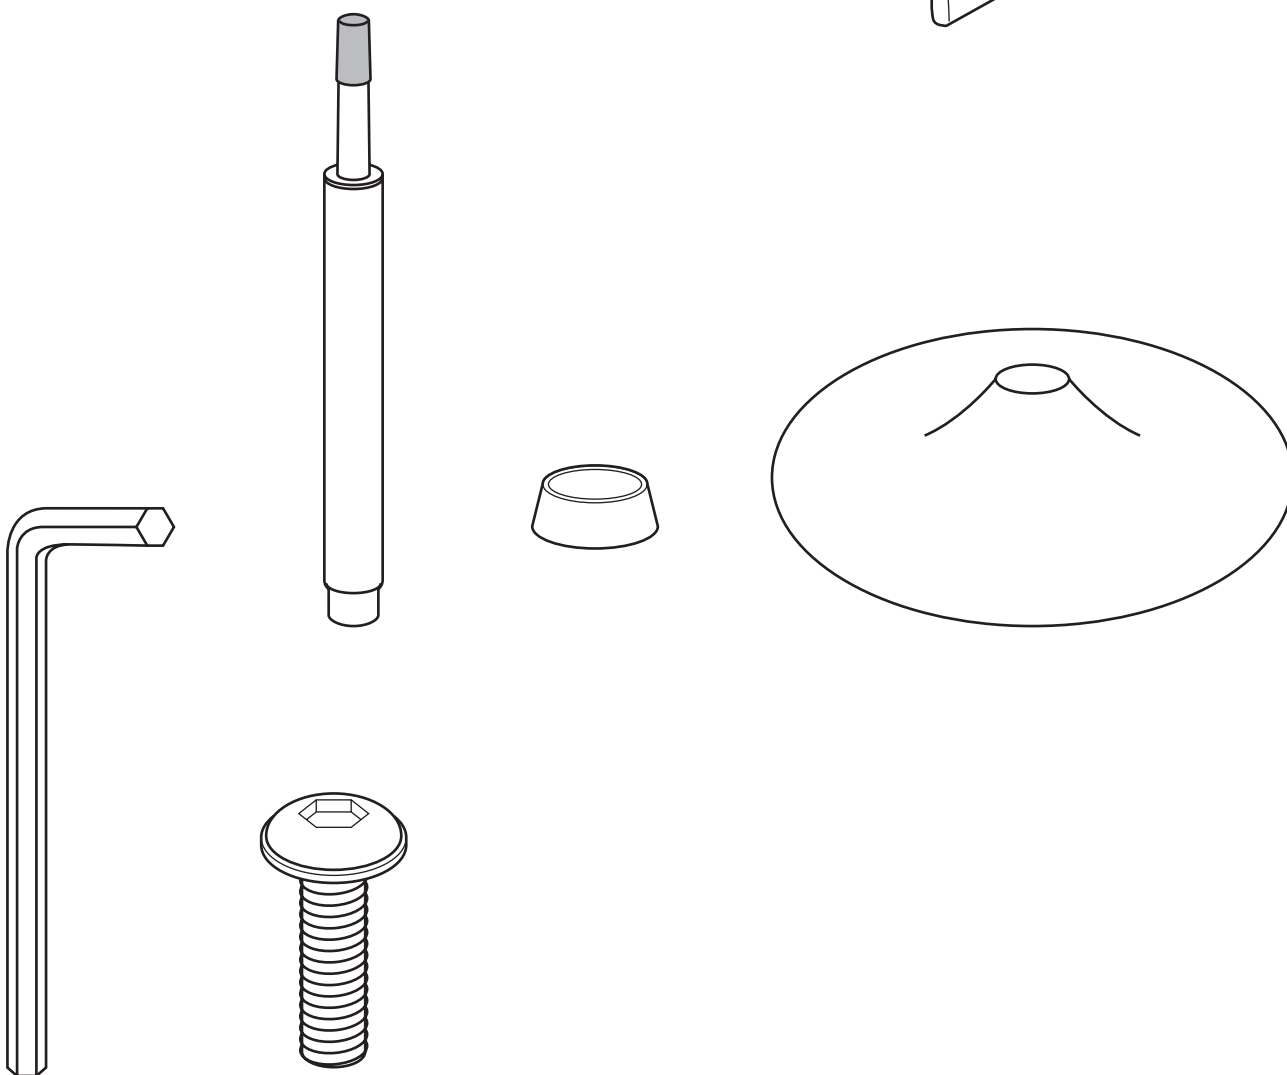

PACKAGE CONTENT

4x