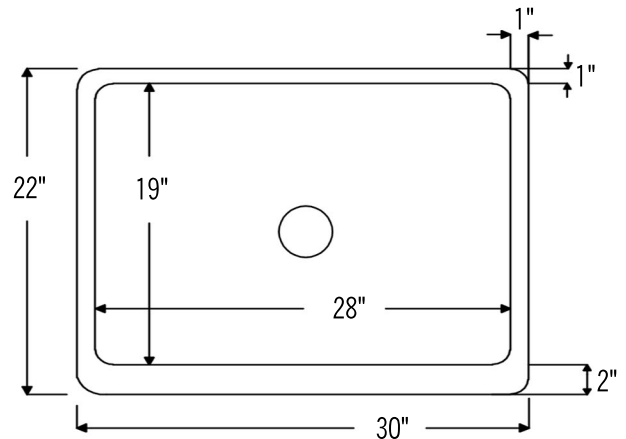

PACKAGE INCLUDES THE FOLLOWING ITEMS:

- * 30" Hammered Copper Kitchen Apron Single Basin Sink w/ Scroll Design (Model# KASDB30229S)
- * 3.5" Garbage Disposal Drain w/ Basket / ORB Finish (Model# D 130ORB)
- * Oil Rubbed Bronze Installation Silicone (Model# C900-ORB)
- * Copper Sink Wax (Model# W900-WAX)

* ORB: Oil Rubbed Bronze

SINK DETAILS (Model# KASDB30229S)

- * 30" Hammered Copper Kitchen Apron Single Basin Sink w/ Scroll Design
- * Color: Oil Rubbed Bronze
- * Outer Dimension: 30" x 22" x 9"
- * Inner Dimension: 28" x 19" x 9"
- * Rim: Left, Back, Right - 1" / Front - 2"
- * Drain Opening: 3.5" Standard
- * Material Gauge: 14
- * CODE / STANDARD COMPLIANCE: IAPMO / cUPC LISTED

* ORB: Oil Rubbed Bronze

DRAIN DETAILS (Model# D-130ORB)

- * 3.5" Deluxe Garbage Disposal Drain w/ Basket
- * Color: Oil Rubbed Bronze
- * Outer Dimension: 4.5" x 2.25"
- * Inner Dimension: 3.5"
- * Installation Type: Insinkerator Brand Compatible
- * Material: Brass
- * Prop 65 Compliant

SILICONE DETAILS (Model# C900-ORB)

- * Neutral Cure Installation Silicone
- * Size: 4.7 OZ
- * Matches a Variety of Different Styled Sinks and Drains

COPPER SINK WAX DETAILS (Model# W900-WAX)

- * Copper Sink Wax Protectant
- * Made from Natural Bee's Wax
- * No Wax Build Up Ever!
- * Hard Water Protection
- * Works great on a variety of different surfaces: