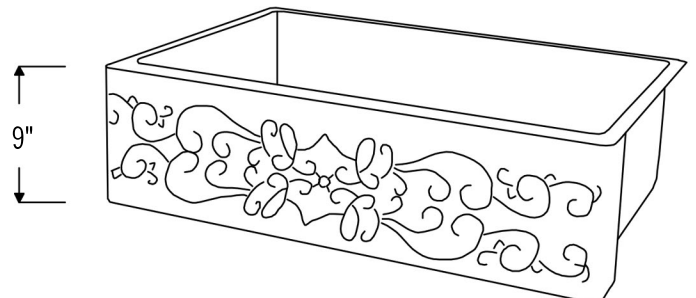

PACKAGE INCLUDES THE FOLLOWING ITEMS:

- * 30" Hammered Copper Kitchen Apron Single Basin Sink w/ Scroll Design (Model# KASDB30229S)
- * 3.5" Garbage Disposal Drain w/ Basket / ORB Finish (Model# D 130ORB)
- * Oil Rubbed Bronze Installation Silicone (Model# C900-ORB)
- * Copper Sink Wax (Model# W900-WAX)

* ORB: Oil Rubbed Bronze

SINK DETAILS (Model# KASDB30229S)

- * 30" Hammered Copper Kitchen Apron Single Basin Sink w/ Scroll Design
- * Color: Oil Rubbed Bronze
- * Outer Dimension: 30" x 22" x 9"
- * Inner Dimension: 28" x 19" x 9"
- * Rim: Left, Back, Right - 1" / Front - 2"
- * Drain Opening: 3.5" Standard
- * Material Gauge: 14
- * CODE / STANDARD COMPLIANCE: IAPMO / cUPC LISTED

PACKAGE INCLUDES THE FOLLOWING ITEMS:

- * 30" Hammered Copper Kitchen Apron Single Basin Sink w/ Scroll Design (Model# KASDB30229S)
- * 3.5" Garbage Disposal Drain w/ Basket / ORB Finish (Model# D-130ORB)
- * Oil Rubbed Bronze Installation Silicone (Model# C900-ORB)
- * Copper Sink Wax (Model# W900-WAX)

* ORB: Oil Rubbed Bronze

DRAIN DETAILS (Model# D-130ORB)

- * 3.5" Deluxe Garbage Disposal Drain w/ Basket
- * Color: Oil Rubbed Bronze
- * Outer Dimension: 4.5" x 2.25"
- * Inner Dimension: 3.5"
- * Installation Type: Insinkerator Brand Compatible
- * Material: Brass
- * Prop 65 Compliant