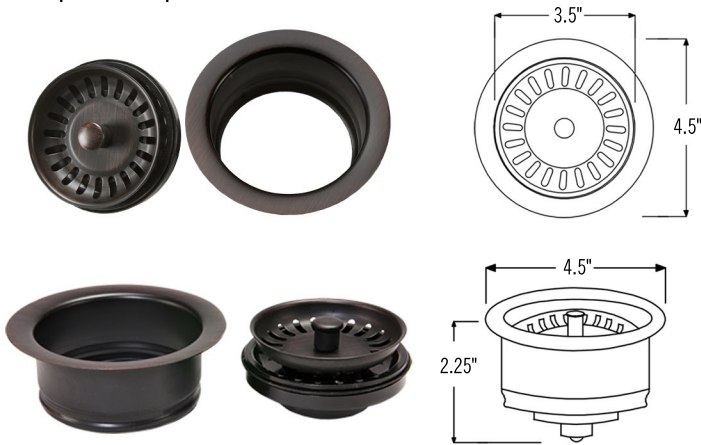

PACKAGE INCLUDES THE FOLLOWING ITEMS:

- * 30" Hammered Copper Kitchen Apron Single Basin Sink w/ Scroll Design (Model# KASDB30229S)
- * 3.5" Garbage Disposal Drain w/ Basket / ORB Finish (Model# D 130ORB)
- * Oil Rubbed Bronze Installation Silicone (Model# C900-ORB)
- * Copper Sink Wax (Model# W900-WAX)

* ORB: Oil Rubbed Bronze

SINK DETAILS (Model# KASDB30229S)

- * 30" Hammered Copper Kitchen Apron Single Basin Sink w/ Scroll Design
- * Color: Oil Rubbed Bronze
- * Outer Dimension: 30" x 22" x 9"
- * Inner Dimension: 28" x 19" x 9"
- * Rim: Left, Back, Right - 1" / Front - 2"
- * Drain Opening: 3.5" Standard
- * Material Gauge: 14
- * CODE / STANDARD COMPLIANCE: IAPMO / cUPC LISTED

PACKAGE INCLUDES THE FOLLOWING ITEMS:

- * 30" Hammered Copper Kitchen Apron Single Basin Sink w/ Scroll Design (Model# KASDB30229S)
- * 3.5" Garbage Disposal Drain w/ Basket / ORB Finish (Model# D-130ORB)
- * Oil Rubbed Bronze Installation Silicone (Model# C900-ORB)
- * Copper Sink Wax (Model# W900-WAX)

* ORB: Oil Rubbed Bronze

DRAIN DETAILS (Model# D-130ORB)

- * 3.5" Deluxe Garbage Disposal Drain w/ Basket
- * Color: Oil Rubbed Bronze
- * Outer Dimension: 4.5" x 2.25"
- * Inner Dimension: 3.5"
- * Installation Type: Insinkerator Brand Compatible
- * Material: Brass
- * Prop 65 Compliant