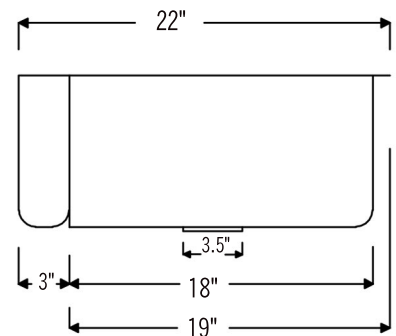

PACKAGE INCLUDES THE FOLLOWING ITEMS:

- * 30" Hammered Copper Kitchen Apron Single Basin Sink w/ Scroll Design (Model# KASDB30229S)
- * 3.5" Garbage Disposal Drain w/ Basket / ORB Finish (Model# D 130ORB)
- * Oil Rubbed Bronze Installation Silicone (Model# C900-ORB)
- * Copper Sink Wax (Model# W900-WAX)

* ORB: Oil Rubbed Bronze

SINK DETAILS (Model# KASDB30229S)

- * 30" Hammered Copper Kitchen Apron Single Basin Sink w/ Scroll Design
- * Color: Oil Rubbed Bronze
- * Outer Dimension: 30" x 22" x 9"
- * Inner Dimension: 28" x 19" x 9"
- * Rim: Left, Back, Right - 1" / Front - 2"
- * Drain Opening: 3.5" Standard
- * Material Gauge: 14
- * CODE / STANDARD COMPLIANCE: IAPMO / cUPC LISTED

* ORB: Oil Rubbed Bronze

DRAIN DETAILS (Model# D-130ORB)

- * 3.5" Deluxe Garbage Disposal Drain w/ Basket
- * Color: Oil Rubbed Bronze
- * Outer Dimension: 4.5" x 2.25"
- * Inner Dimension: 3.5"
- * Installation Type: Insinkerator Brand Compatible
- * Material: Brass
- * Prop 65 Compliant