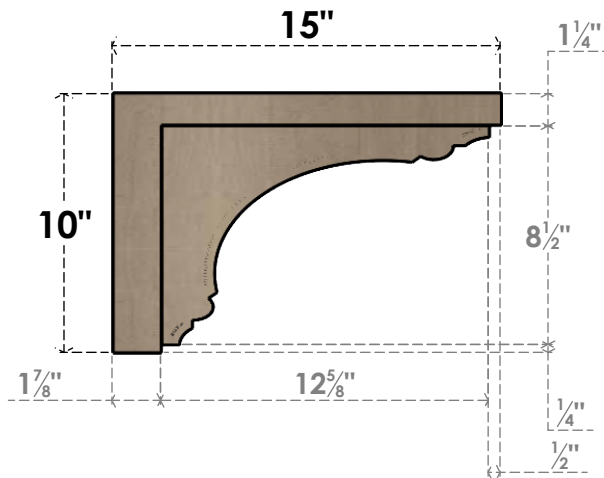

ITEM NUMBER: CORU05X15X10WARRCPR

5"W X 15"D X 10"H SERIES 3 CLASSIC WARREN ROUGH CEDAR TIMBERTHANE
FAUX WOOD CORBEL, PRIMED

SIDE PROFILE

FRONT PROFILE

ISOMETRIC

EKENA MILLWORK
2300 WEST MAIN ST.
CLARKSVILLE, TX 75426
TOLL FREE: 866-607-0453
WWW.EKENAMILLWORK.COM

NOTES

1. INSTALLATION TO BE COMPLETED IN ACCORDANCE WITH MANUFACTURER'S SPECIFICATIONS.
2. DRAWING MAY NOT BE TO SCALE
3. THIS DRAWING IS INTENDED FOR DESIGN AND PLANNING PURPOSES ONLY.
4. ALL INFORMATION CONTAINED HEREIN WAS CURRENT AT THE TIME OF DEVELOPMENT BUT MUST BE REVIEWED AND APPROVED BY THE PRODUCT MANUFACTURER TO BE CONSIDERED ACCURATE.
5. TIMBERTHANE ARCHITECTURAL PRODUCTS ARE MADE FROM HIGH DENSITY URETHANE AND COME FACTORY PRIMED