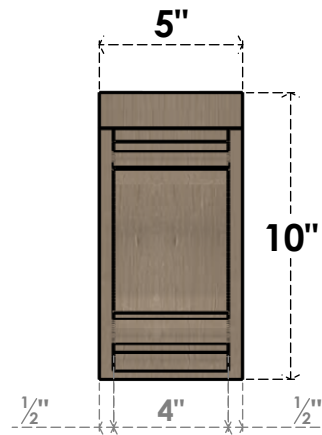

ITEM NUMBER: CORU05X15X10WARRCPR

5"W X 15"D X 10"H SERIES 3 CLASSIC WARREN ROUGH CEDAR TIMBERTHANE
FAUX WOOD CORBEL, PRIMED

SIDE PROFILE

FRONT PROFILE

ISOMETRIC

EKENA MILLWORK
2300 WEST MAIN ST.
CLARKSVILLE, TX 75426
TOLL FREE: 866-607-0453
WWW.EKENAMILLWORK.COM

NOTES

1. INSTALLATION TO BE COMPLETED IN ACCORDANCE WITH MANUFACTURER'S SPECIFICATIONS.
2. DRAWING MAY NOT BE TO SCALE
3. THIS DRAWING IS INTENDED FOR DESIGN AND PLANNING PURPOSES ONLY.
4. ALL INFORMATION CONTAINED HEREIN WAS CURRENT AT THE TIME OF DEVELOPMENT BUT MUST BE REVIEWED AND APPROVED BY THE PRODUCT MANUFACTURER TO BE CONSIDERED ACCURATE.
5. TIMBERTHANE ARCHITECTURAL PRODUCTS ARE MADE FROM HIGH DENSITY URETHANE AND COME FACTORY PRIMED