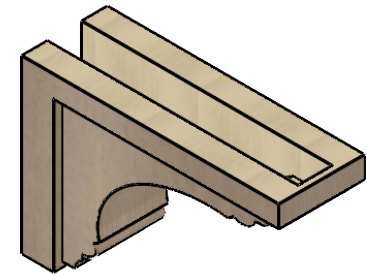

ITEM NUMBER: CORU05X15X10WARRCPR

5"W X 15"D X 10"H SERIES 3 CLASSIC WARREN ROUGH CEDAR TIMBERTHANE
FAUX WOOD CORBEL, PRIMED

SIDE PROFILE

FRONT PROFILE

ISOMETRIC

EKENA MILLWORK
2300 WEST MAIN ST.
CLARKSVILLE, TX 75426
TOLL FREE: 866-607-0453
WWW.EKENAMILLWORK.COM