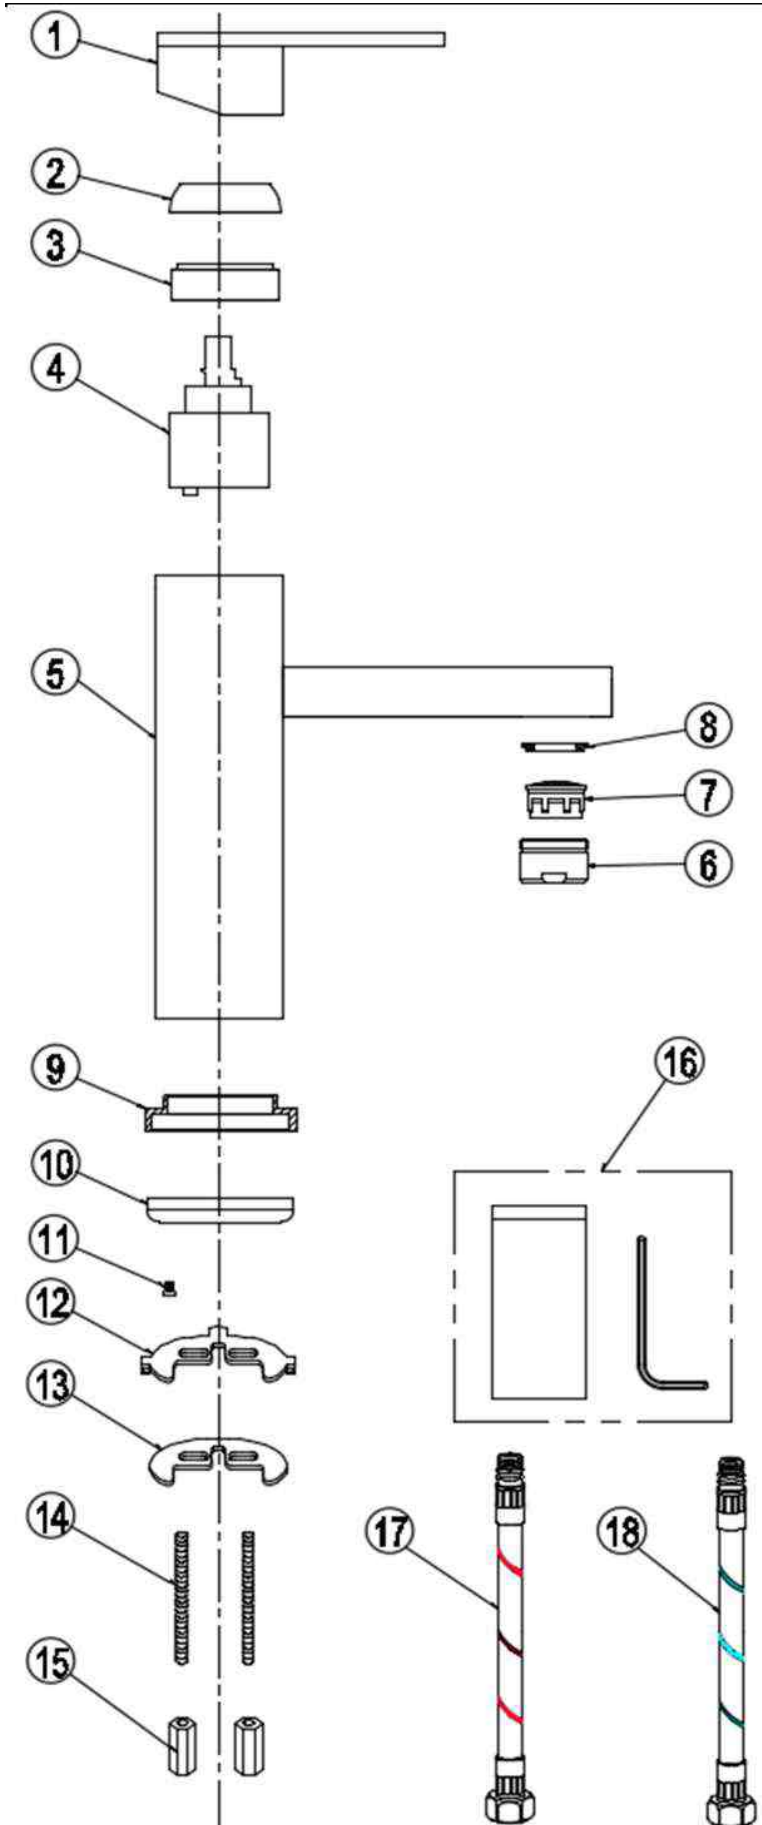

Parts Breakdown

BA-420-01

Single Hole Bathroom Faucet

No.	Description	Quantity
1	Handle assembly	1
2	Cover	1
3	Press cover	1
4	Cartridge	1
5	Body assembly	1
6	Water nozzle	1
7	Aerator	1
8	Rubber ring	1
9	Base	1
10	Rubber ring	1
11	Screw	1
12	C Plate	1
13	Rubber ring	1
14	Bolt	2
15	Screw nut M6	2
16	Allen Wrench	1
17	Hot water hose	1
18	Cold water hose	1