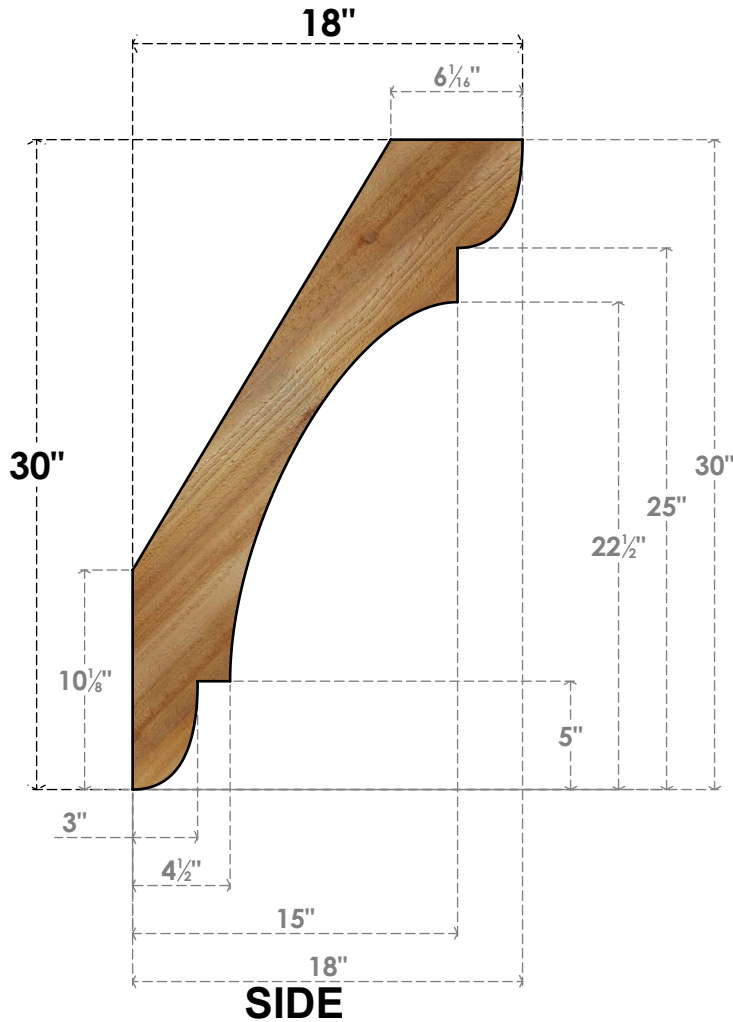

BRC06X18X30OLY00RWR

6"W X 18"D X 30"H OLYMPIC ROUGH SAWN BRACE, WESTERN RED CEDAR

EKENA MILLWORK
 2300 WEST MAIN ST.
 CLARKSVILLE, TX 75426
 TOLL FREE: 866-607-0453
 WWW.EKENAMILLWORK.COM

NOTES

1. INSTALLATION TO BE COMPLETED IN ACCORDANCE WITH MANUFACTURER'S SPECIFICATIONS.
2. DRAWING MAY NOT BE TO SCALE
3. THIS DRAWING IS INTENDED FOR DESIGN AND PLANNING PURPOSES ONLY.
4. ALL INFORMATION CONTAINED HEREIN WAS CURRENT AT THE TIME OF DEVELOPMENT BUT MUST BE REVIEWED AND APPROVED BY THE PRODUCT MANUFACTURER TO BE CONSIDERED ACCURATE.
5. PRODUCTS ARE NOT KILN DRIED. THIS ITEM IS UNIQUE AND WILL CONTAIN THE NATURAL VARIATIONS THAT THE WOOD SPECIES OFFERS. THIS MAY RESULT IN VARIATIONS UP TO 1/4"