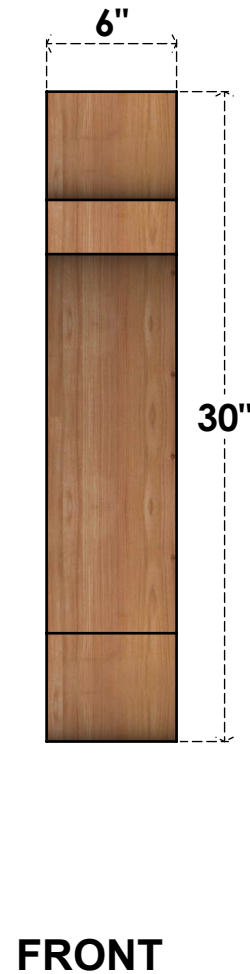

BRC06X18X30OLY00RWR

6"W X 18"D X 30"H OLYMPIC ROUGH SAWN BRACE, WESTERN RED CEDAR

EKENA MILLWORK
 2300 WEST MAIN ST.
 CLARKSVILLE, TX 75426
 TOLL FREE: 866-607-0453
 WWW.EKENAMILLWORK.COM

NOTES

1. INSTALLATION TO BE COMPLETED IN ACCORDANCE WITH MANUFACTURER'S SPECIFICATIONS.
2. DRAWING MAY NOT BE TO SCALE
3. THIS DRAWING IS INTENDED FOR DESIGN AND PLANNING PURPOSES ONLY.
4. ALL INFORMATION CONTAINED HEREIN WAS CURRENT AT THE TIME OF DEVELOPMENT BUT MUST BE REVIEWED AND APPROVED BY THE PRODUCT MANUFACTURER TO BE CONSIDERED ACCURATE.
5. PRODUCTS ARE NOT KILN DRIED. THIS ITEM IS UNIQUE AND WILL CONTAIN THE NATURAL VARIATIONS THAT THE WOOD SPECIES OFFERS. THIS MAY RESULT IN VARIATIONS UP TO 1/4"