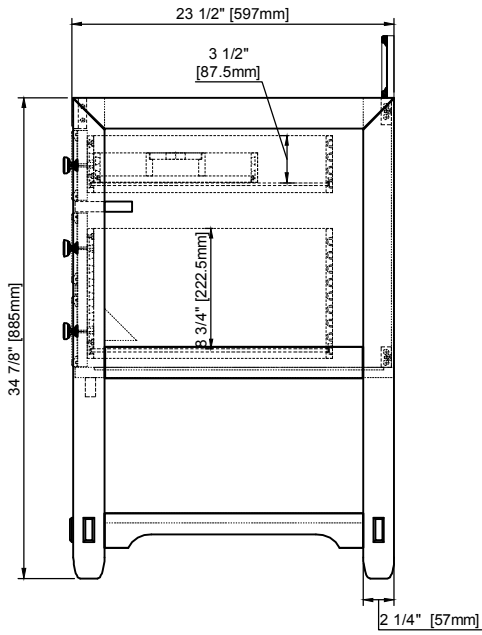

48" Vanity

Top sold separately

Features and Materials

Solids: Poplar
Veneers: Birch
Panels: Plywood
Installation Type: Floor Standing
Number of Basins: One, with Optional 3cm Top
Vanity Top : Not Included - Optional 3cm Tops Available with Sinks
Wooden Backsplash
Bamboo Drawer Organizer
Number of Drawers: Five
Number of Tip Outs: One
Assembly Type: Installation of Optional 3cm Top
Drawer Box Material and Construction: Plywood/English Dovetail Joinery
Hardware Material and Finish: Zinc Alloy in Matte Black
Fits Drain Hole Size: 1 3/4"
Full Extension, Soft Close Glides
Aluminum Laminate Drawer Liners
Adjustable Levelers

Dimension

Width: 48"
Depth: 23 -1/2"
Height: 34-7/8"
Rough-In Height: 21"

48" Vanity

Organizer

Top View

Backsplash - not to scale

Front View

Knob

48" Vanity

Side View

Back View