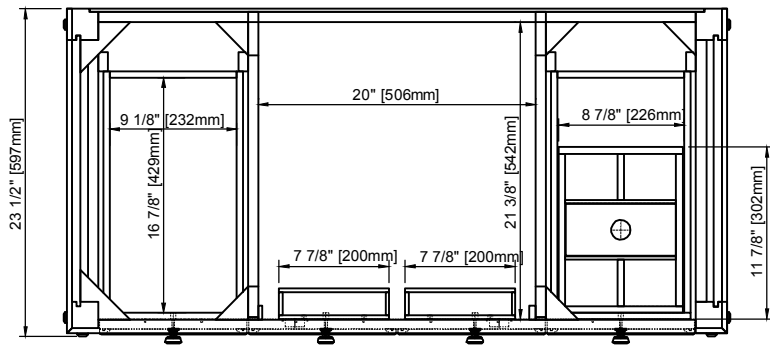

48" Vanity

Top sold separately

Features and Materials

Solids: Poplar
Veneers: Birch
Panels: Plywood
Installation Type: Floor Standing
Number of Basins: One, with Optional 3cm Top
Vanity Top : Not Included - Optional 3cm Tops Available with Sinks
Wooden Backsplash
Bamboo Drawer Organizer
Number of Drawers: Five
Number of Tip Outs: One
Assembly Type: Installation of Optional 3cm Top
Drawer Box Material and Construction: Plywood/English Dovetail Joinery
Hardware Material and Finish: Zinc Alloy in Matte Black
Fits Drain Hole Size: 1 3/4"
Full Extension, Soft Close Glides
Aluminum Laminate Drawer Liners
Adjustable Levelers

Dimension

Width: 48"
Depth: 23 -1/2"
Height: 34-7/8"
Rough-In Height: 21"

48" Vanity

Organizer

Top View

Backsplash - not to scale

Front View

Knob

48" Vanity

Side View

Back View