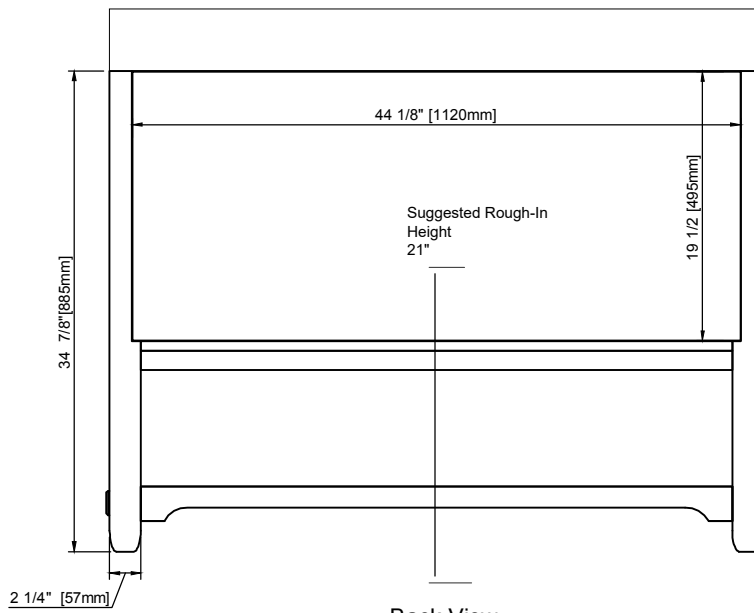

48" Vanity

Top sold separately

Features and Materials

Solids: Poplar
Veneers: Birch
Panels: Plywood
Installation Type: Floor Standing
Number of Basins: One, with Optional 3cm Top
Vanity Top : Not Included - Optional 3cm Tops Available with Sinks
Wooden Backsplash
Bamboo Drawer Organizer
Number of Drawers: Five
Number of Tip Outs: One
Assembly Type: Installation of Optional 3cm Top
Drawer Box Material and Construction: Plywood/English Dovetail Joinery
Hardware Material and Finish: Zinc Alloy in Matte Black
Fits Drain Hole Size: 1 3/4"
Full Extension, Soft Close Glides
Aluminum Laminate Drawer Liners
Adjustable Levelers

Dimension

Width: 48"
Depth: 23 -1/2"
Height: 34-7/8"
Rough-In Height: 21"

48" Vanity

Organizer

Top View

Backsplash - not to scale

Front View

Knob

48" Vanity

Side View

Back View