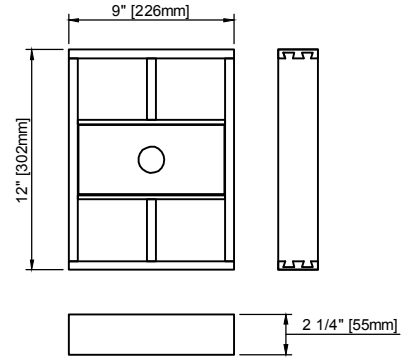

48" Vanity

Top sold separately

Features and Materials

Solids: Poplar
Veneers: Birch
Panels: Plywood
Installation Type: Floor Standing
Number of Basins: One, with Optional 3cm Top
Vanity Top : Not Included - Optional 3cm Tops Available with Sinks
Wooden Backsplash
Bamboo Drawer Organizer
Number of Drawers: Five
Number of Tip Outs: One
Assembly Type: Installation of Optional 3cm Top
Drawer Box Material and Construction: Plywood/English Dovetail Joinery
Hardware Material and Finish: Zinc Alloy in Matte Black
Fits Drain Hole Size: 1 3/4"
Full Extension, Soft Close Glides
Aluminum Laminate Drawer Liners
Adjustable Levelers

Dimension

Width: 48"
Depth: 23 -1/2"
Height: 34-7/8"
Rough-In Height: 21"

48" Vanity

Organizer

Top View

Backsplash - not to scale

Front View

Knob

48" Vanity

Side View

Back View