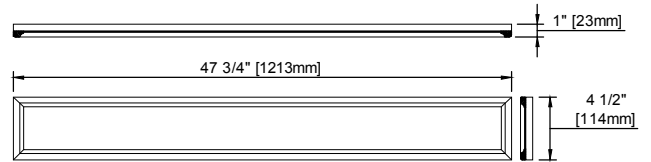

48" Vanity

Top sold separately

Features and Materials

Solids: Poplar
Veneers: Birch
Panels: Plywood
Installation Type: Floor Standing
Number of Basins: One, with Optional 3cm Top
Vanity Top : Not Included - Optional 3cm Tops Available with Sinks
Wooden Backsplash
Bamboo Drawer Organizer
Number of Drawers: Five
Number of Tip Outs: One
Assembly Type: Installation of Optional 3cm Top
Drawer Box Material and Construction: Plywood/English Dovetail Joinery
Hardware Material and Finish: Zinc Alloy in Matte Black
Fits Drain Hole Size: 1 3/4"
Full Extension, Soft Close Glides
Aluminum Laminate Drawer Liners
Adjustable Levelers

Dimension

Width: 48"
Depth: 23 -1/2"
Height: 34-7/8"
Rough-In Height: 21"

48" Vanity

Organizer

Top View

Backsplash - not to scale

Front View

Knob

48" Vanity

Side View

Back View