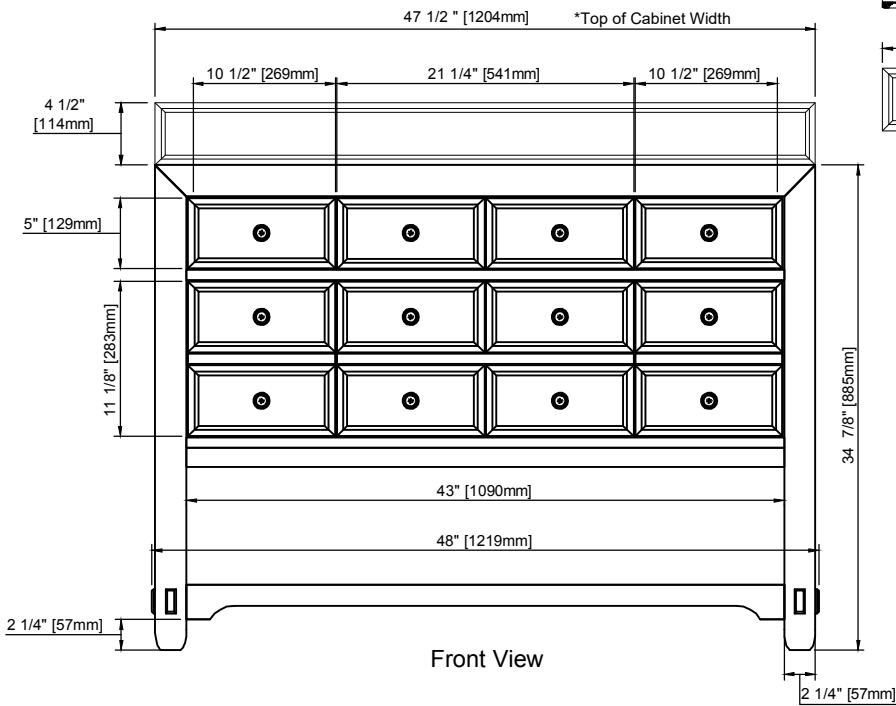

48" Vanity

Top sold separately

Features and Materials

Solids: Poplar
Veneers: Birch
Panels: Plywood
Installation Type: Floor Standing
Number of Basins: One, with Optional 3cm Top
Vanity Top : Not Included - Optional 3cm Tops Available with Sinks
Wooden Backsplash
Bamboo Drawer Organizer
Number of Drawers: Five
Number of Tip Outs: One
Assembly Type: Installation of Optional 3cm Top
Drawer Box Material and Construction: Plywood/English Dovetail Joinery
Hardware Material and Finish: Zinc Alloy in Matte Black
Fits Drain Hole Size: 1 3/4"
Full Extension, Soft Close Glides
Aluminum Laminate Drawer Liners
Adjustable Levelers

Dimension

Width: 48"
Depth: 23 -1/2"
Height: 34-7/8"
Rough-In Height: 21"

48" Vanity

Organizer

Top View

Backsplash - not to scale

Front View

Knob

48" Vanity

Side View

Back View