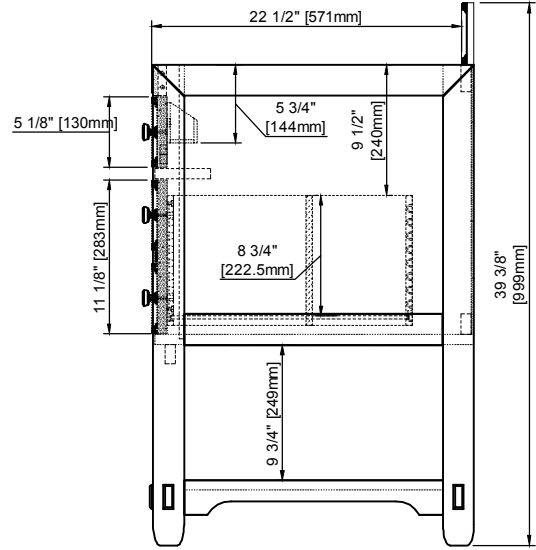

48" Vanity

Top sold separately

Features and Materials

Solids: Poplar
Veneers: Birch
Panels: Plywood
Installation Type: Floor Standing
Number of Basins: One, with Optional 3cm Top
Vanity Top : Not Included - Optional 3cm Tops Available with Sinks
Wooden Backsplash
Bamboo Drawer Organizer
Number of Drawers: Five
Number of Tip Outs: One
Assembly Type: Installation of Optional 3cm Top
Drawer Box Material and Construction: Plywood/English Dovetail Joinery
Hardware Material and Finish: Zinc Alloy in Matte Black
Fits Drain Hole Size: 1 3/4"
Full Extension, Soft Close Glides
Aluminum Laminate Drawer Liners
Adjustable Levelers

Dimension

Width: 48"
Depth: 23 -1/2"
Height: 34-7/8"
Rough-In Height: 21"

48" Vanity

Organizer

Top View

Backsplash - not to scale

Front View

Knob

48" Vanity

Side View

Back View