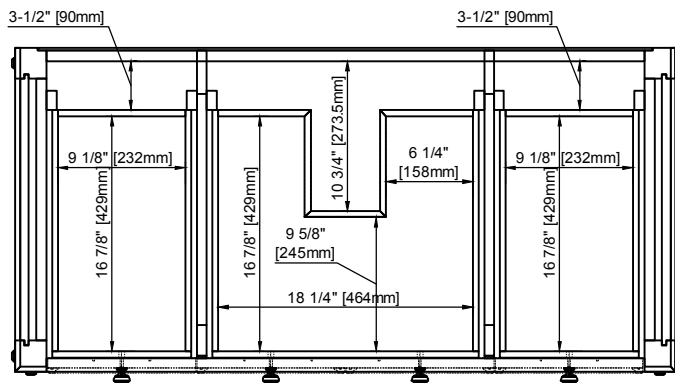

48" Vanity

Top sold separately

Features and Materials

Solids: Poplar
Veneers: Birch
Panels: Plywood
Installation Type: Floor Standing
Number of Basins: One, with Optional 3cm Top
Vanity Top : Not Included - Optional 3cm Tops Available with Sinks
Wooden Backsplash
Bamboo Drawer Organizer
Number of Drawers: Five
Number of Tip Outs: One
Assembly Type: Installation of Optional 3cm Top
Drawer Box Material and Construction: Plywood/English Dovetail Joinery
Hardware Material and Finish: Zinc Alloy in Matte Black
Fits Drain Hole Size: 1 3/4"
Full Extension, Soft Close Glides
Aluminum Laminate Drawer Liners
Adjustable Levelers

Dimension

Width: 48"
Depth: 23 -1/2"
Height: 34-7/8"
Rough-In Height: 21"

48" Vanity

Organizer

Top View

Backsplash - not to scale

Front View

Knob

48" Vanity

Side View

Back View