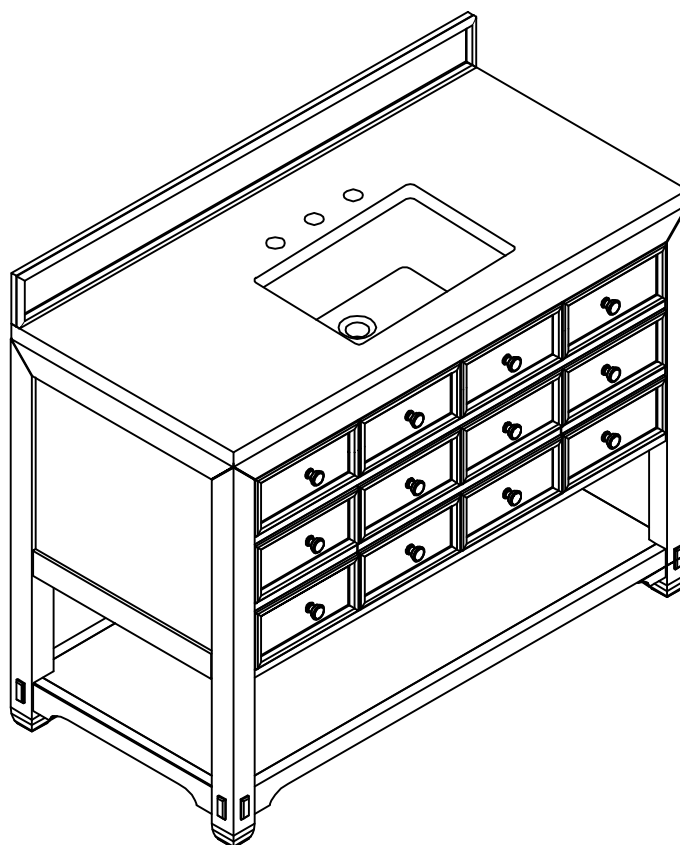

48" Vanity

Top sold separately

Features and Materials

Solids: Poplar
Veneers: Birch
Panels: Plywood
Installation Type: Floor Standing
Number of Basins: One, with Optional 3cm Top
Vanity Top : Not Included - Optional 3cm Tops Available with Sinks
Wooden Backsplash
Bamboo Drawer Organizer
Number of Drawers: Five
Number of Tip Outs: One
Assembly Type: Installation of Optional 3cm Top
Drawer Box Material and Construction: Plywood/English Dovetail Joinery
Hardware Material and Finish: Zinc Alloy in Matte Black
Fits Drain Hole Size: 1 3/4"
Full Extension, Soft Close Glides
Aluminum Laminate Drawer Liners
Adjustable Levelers

Dimension

Width: 48"
Depth: 23 -1/2"
Height: 34-7/8"
Rough-In Height: 21"

48" Vanity

Organizer

Top View

Backsplash - not to scale

Front View

Knob

48" Vanity

Side View

Back View