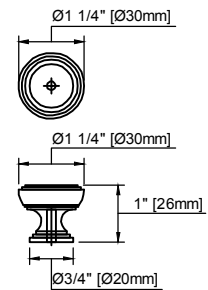

48" Vanity

Top sold separately

Features and Materials

Solids: Poplar
Veneers: Birch
Panels: Plywood
Installation Type: Floor Standing
Number of Basins: One, with Optional 3cm Top
Vanity Top : Not Included - Optional 3cm Tops Available with Sinks
Wooden Backsplash
Bamboo Drawer Organizer
Number of Drawers: Five
Number of Tip Outs: One
Assembly Type: Installation of Optional 3cm Top
Drawer Box Material and Construction: Plywood/English Dovetail Joinery
Hardware Material and Finish: Zinc Alloy in Matte Black
Fits Drain Hole Size: 1 3/4"
Full Extension, Soft Close Glides
Aluminum Laminate Drawer Liners
Adjustable Levelers

Dimension

Width: 48"
Depth: 23 -1/2"
Height: 34-7/8"
Rough-In Height: 21"

48" Vanity

Organizer

Top View

Backsplash - not to scale

Front View

Knob

48" Vanity

Side View

Back View