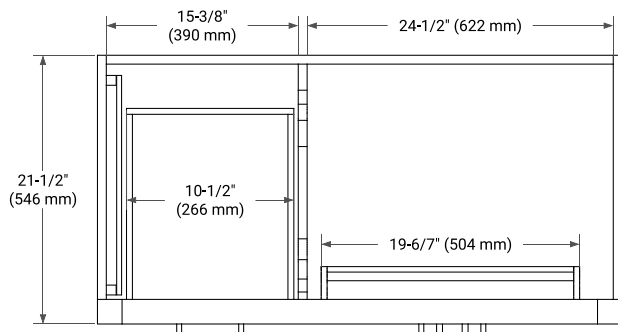

42" RIGHT OFFSET CABINET

BASE CABINET DIMENSIONS

42" W x 21.5" D x 34.5" H

FEATURES

- Solid wood frame & plywood panels
- Dovetail drawers and joints
- Soft closing doors & drawers

HARDWARE FINISHES*

Brushed Nickel Satin Brass Matte Black Polished Chrome

43" RIGHT RECTANGLE SINK COUNTERTOP WITH 0.75 IN. THICKNESS

OVERALL DIMENSIONS

43" W x 22" D x 0.75" H

COUNTERTOP OPTIONS

Carrara Marble

FEATURES

- Solid countertop with mitered edges & seams
- Undermount white rectangular sink
- Pre-drilled for 8" widespread faucet

INCLUDED

- Countertop
- Matching Backsplash
- Rectangle Sink

COUNTERTOP PLAN VIEW

EDGE SIDE VIEW

THREE DIMENSIONAL COUNTERTOP VIEW