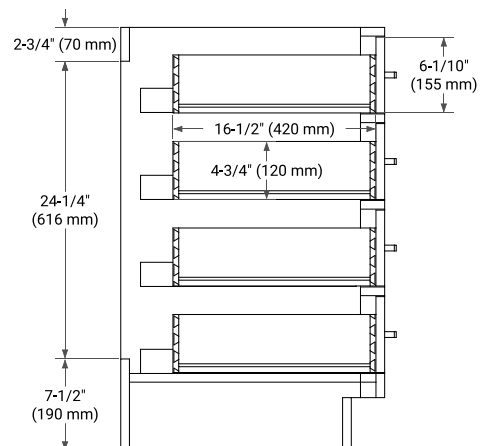

42" RIGHT OFFSET CABINET

BASE CABINET DIMENSIONS

42" W x 21.5" D x 34.5" H

FEATURES

- Solid wood frame & plywood panels
- Dovetail drawers and joints
- Soft closing doors & drawers

HARDWARE FINISHES*

Brushed Nickel Satin Brass Matte Black Polished Chrome

43" RIGHT RECTANGLE SINK COUNTERTOP WITH 0.75 IN. THICKNESS

OVERALL DIMENSIONS

43" W x 22" D x 0.75" H

COUNTERTOP OPTIONS

Carrara Marble

FEATURES

- Solid countertop with mitered edges & seams
- Undermount white rectangular sink
- Pre-drilled for 8" widespread faucet

INCLUDED

- Countertop
- Matching Backsplash
- Rectangle Sink

COUNTERTOP PLAN VIEW

EDGE SIDE VIEW

THREE DIMENSIONAL COUNTERTOP VIEW