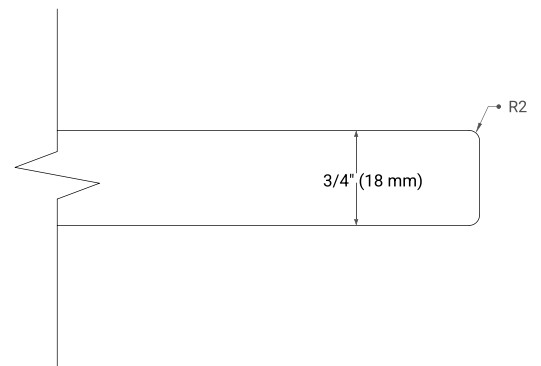

43" RIGHT RECTANGLE SINK COUNTERTOP WITH 0.75 IN. THICKNESS

OVERALL DIMENSIONS

43" W x 22" D x 0.75" H

COUNTERTOP OPTIONS

Carrara Marble

FEATURES

- Solid countertop with mitered edges & seams
- Undermount white rectangular sink
- Pre-drilled for 8" widespread faucet

INCLUDED

- Countertop
- Matching Backsplash
- Rectangle Sink

COUNTERTOP PLAN VIEW

EDGE SIDE VIEW

THREE DIMENSIONAL COUNTERTOP VIEW