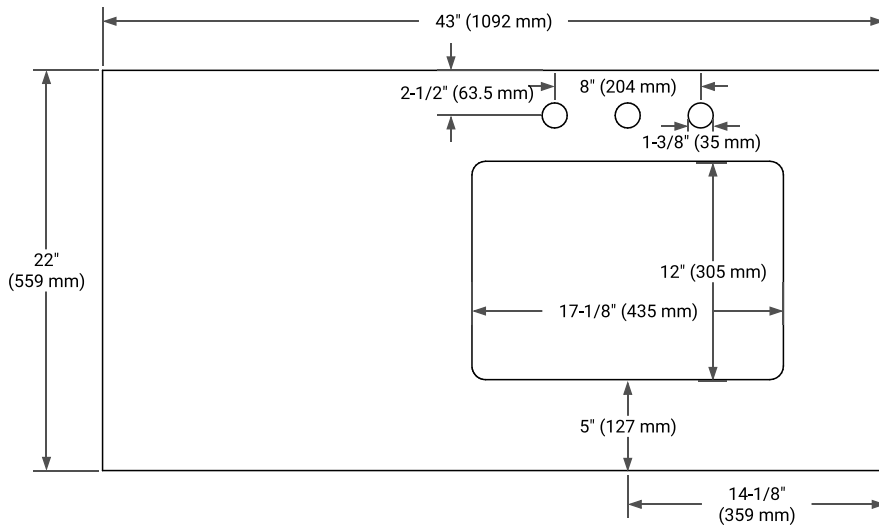

42" RIGHT OFFSET CABINET

BASE CABINET DIMENSIONS

42" W x 21.5" D x 34.5" H

FEATURES

- Solid wood frame & plywood panels
- Dovetail drawers and joints
- Soft closing doors & drawers

HARDWARE FINISHES*

Brushed Nickel Satin Brass Matte Black Polished Chrome

43" RIGHT RECTANGLE SINK COUNTERTOP WITH 0.75 IN. THICKNESS

OVERALL DIMENSIONS

43" W x 22" D x 0.75" H

COUNTERTOP OPTIONS

Carrara Marble

FEATURES

- Solid countertop with mitered edges & seams
- Undermount white rectangular sink
- Pre-drilled for 8" widespread faucet

INCLUDED

- Countertop
- Matching Backsplash
- Rectangle Sink

COUNTERTOP PLAN VIEW

EDGE SIDE VIEW

THREE DIMENSIONAL COUNTERTOP VIEW