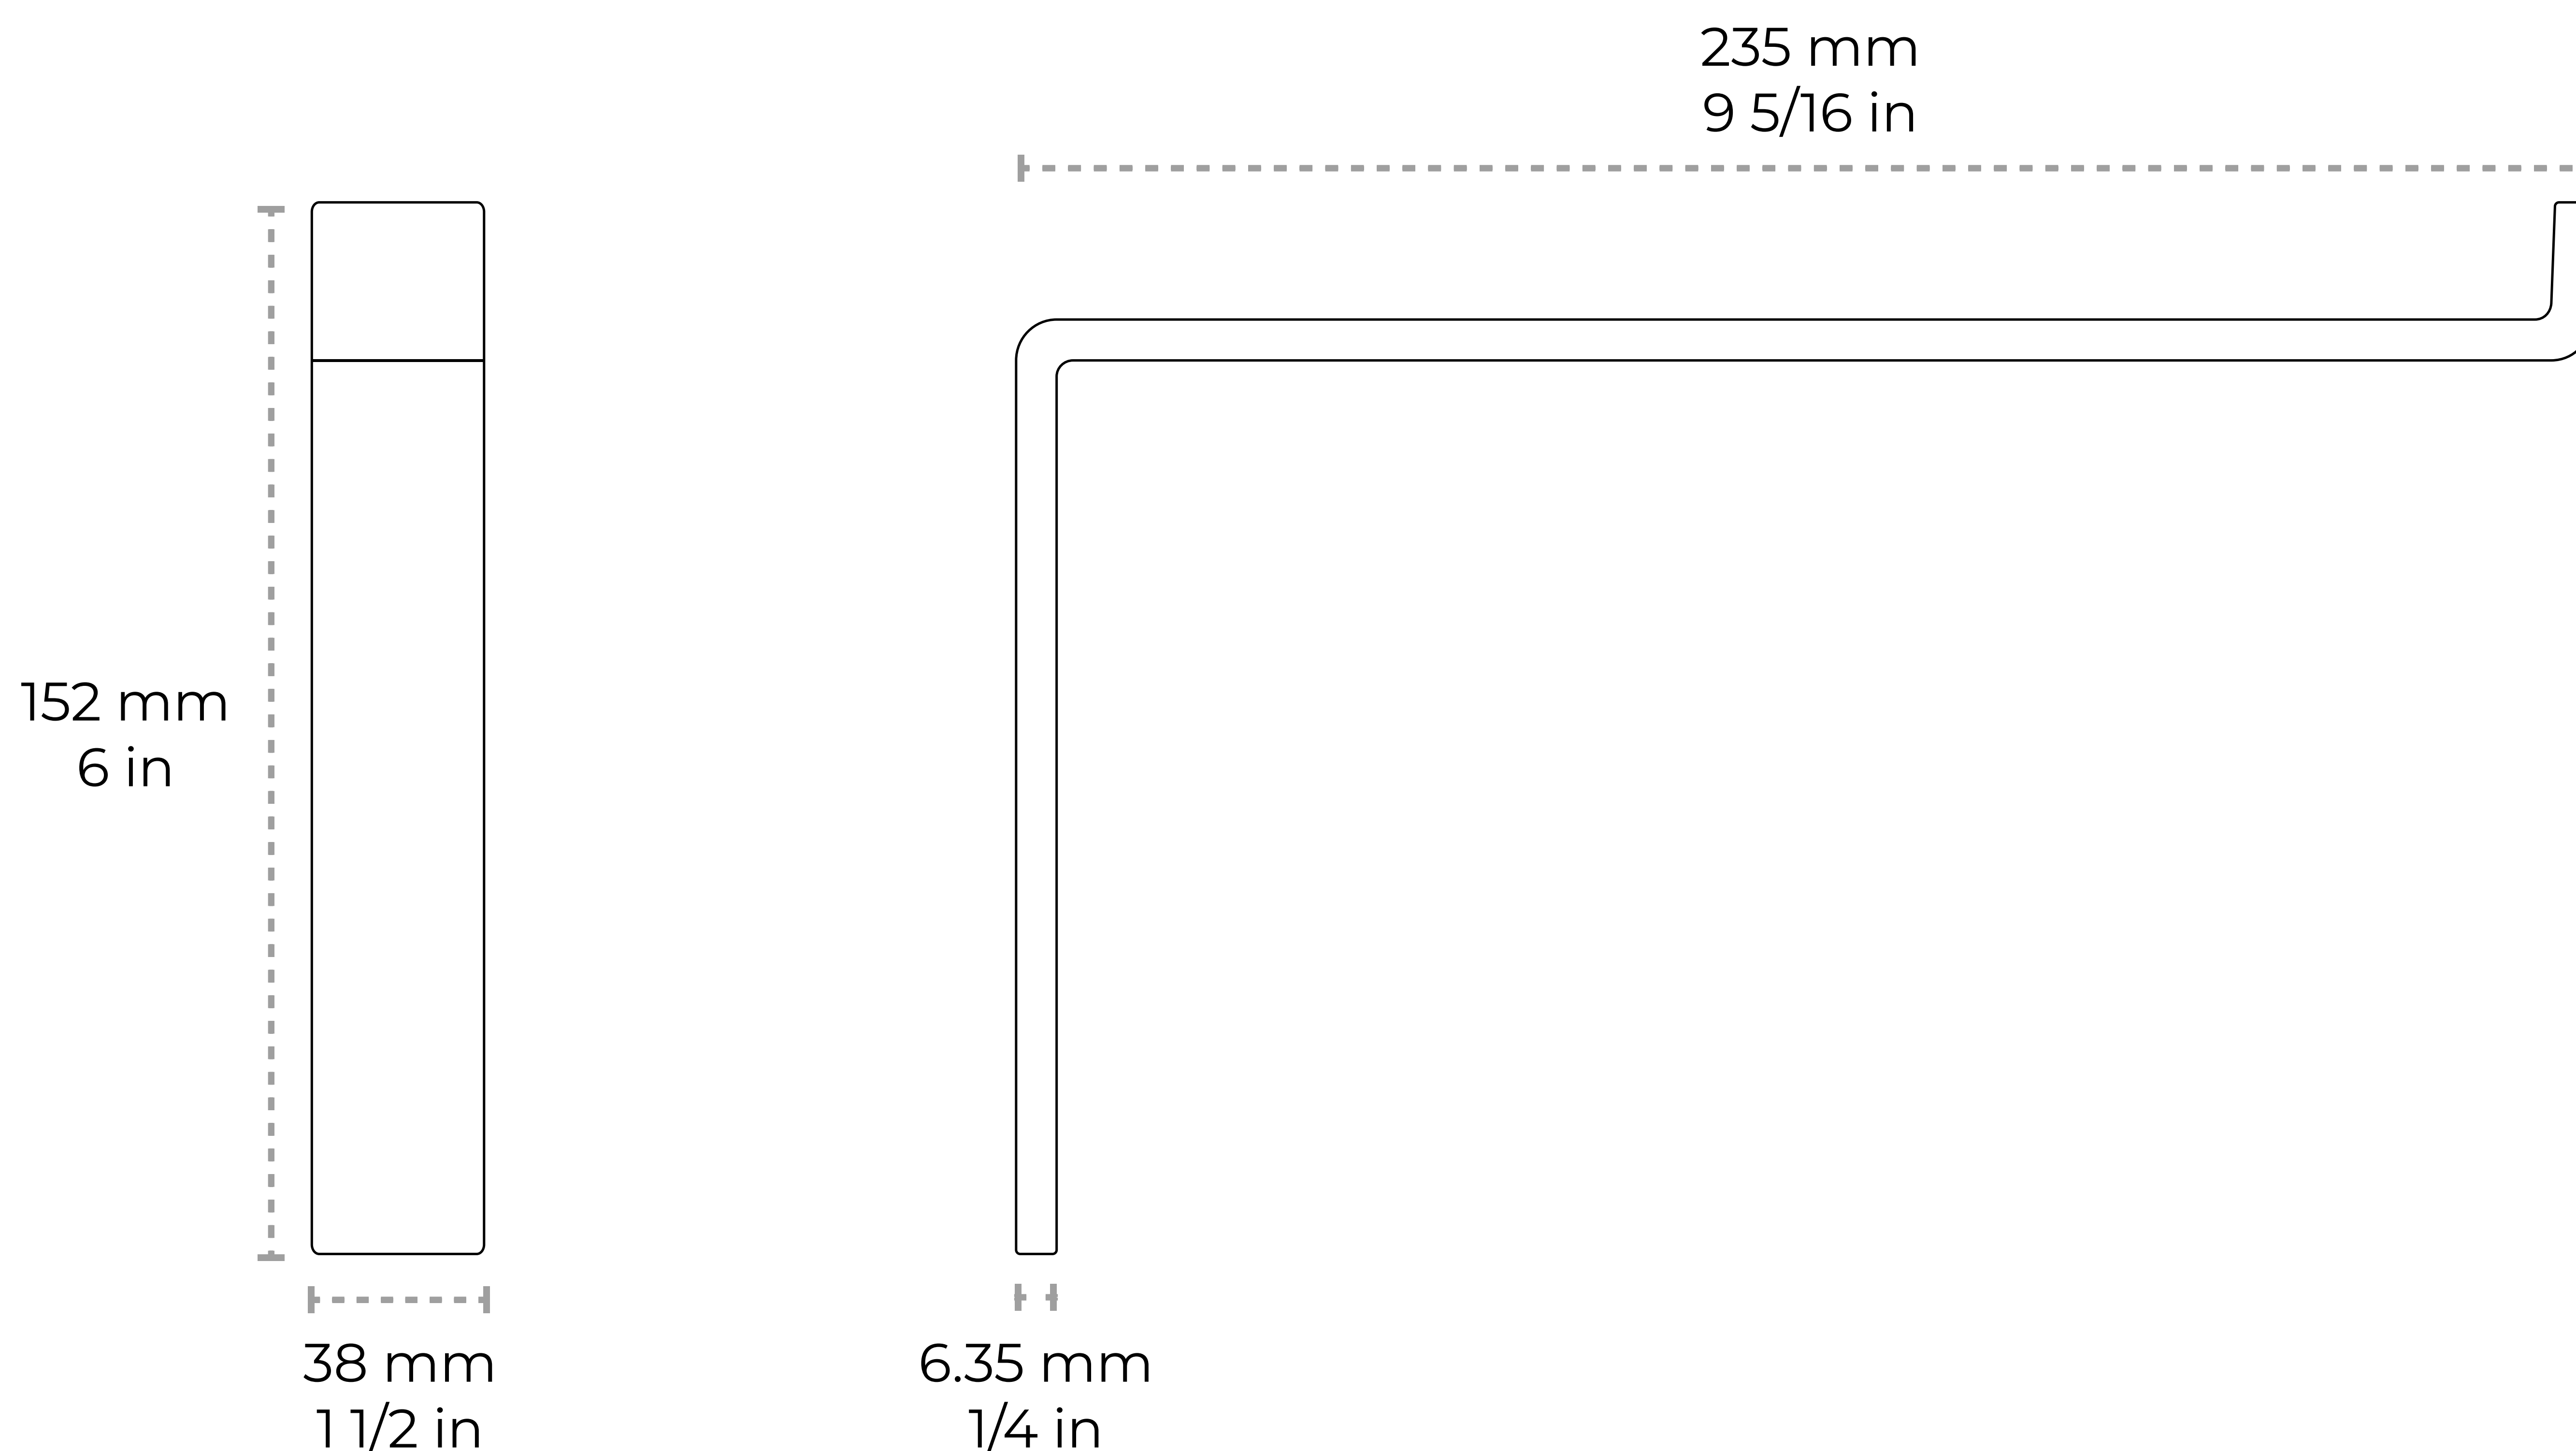

BK-IR810Z-235

[Z Bracket IR810Z] Iron Modern Floating Shelf Bracket

Material	Iron
Weight	1.73 lbs
Measurements	Length: 152 mm 6 in Width: 38 mm 1 1/2 in Projection: 235 mm 9 5/16 in Thickness: 6.35 mm 1/4 in