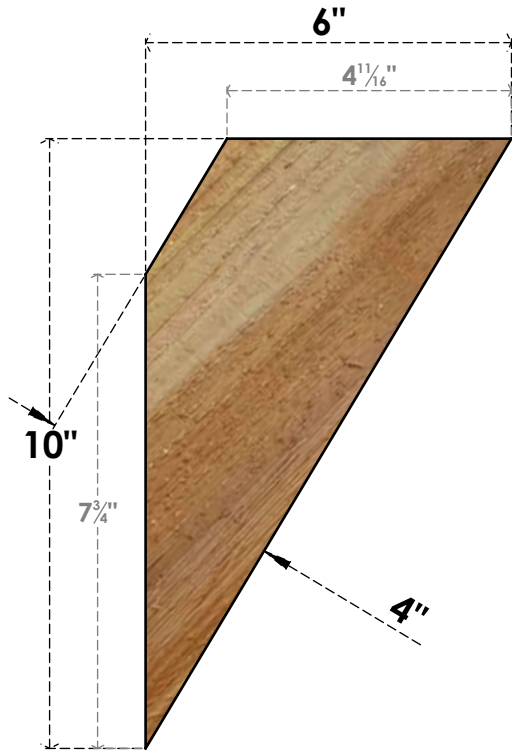

BRC04X06X10TRA00RWR

4"W X 6"D X 10"H TRADITIONAL ROUGH SAWN BRACE, WESTERN RED CEDAR

SIDE

FRONT

EKENA MILLWORK
2300 WEST MAIN ST.
CLARKSVILLE, TX 75426
TOLL FREE: 866-607-0453
WWW.EKENAMILLWORK.COM

NOTES

1. INSTALLATION TO BE COMPLETED IN ACCORDANCE WITH MANUFACTURER'S SPECIFICATIONS.
2. DRAWING MAY NOT BE TO SCALE
3. THIS DRAWING IS INTENDED FOR DESIGN AND PLANNING PURPOSES ONLY.
4. ALL INFORMATION CONTAINED HEREIN WAS CURRENT AT THE TIME OF DEVELOPMENT BUT MUST BE REVIEWED AND APPROVED BY THE PRODUCT MANUFACTURER TO BE CONSIDERED ACCURATE.
5. PRODUCTS ARE NOT KILN DRIED. THIS ITEM IS UNIQUE AND WILL CONTAIN THE NATURAL VARIATIONS THAT THE WOOD SPECIES OFFERS. THIS MAY RESULT IN VARIATIONS UP TO 1/4"