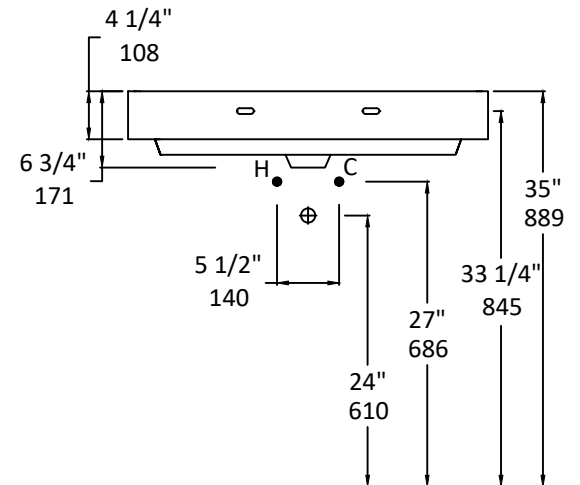

Specifications:

Installation:	Wall-mount, vanity-top, or drop-in
Exterior Dimensions:	31 3/4" w x 18"d x 6 3/4"h
Material:	Porcelain
Weight:	48 lbs
Overflow:	Yes
Finishes:	001 - White
Faucet Holes:	00 - no hole 01 - one centered hole 02 - two hole - center and right, 4" spread 03 - three hole, 8" spread
Cutout Size:	30 1/2" x 17" (template available upon request)
Faucet Hole Size:	∅ 1 3/8"
Drain Hole Size:	∅ 1 3/4"

LACAVA reserves the right to revise any dimension or information on this sheet without notice. Dimensions are nominal and may vary within an industry accepted tolerance of 1/4". Drawings provided herein are meant to give the user an idea of the product and are not made to scale.