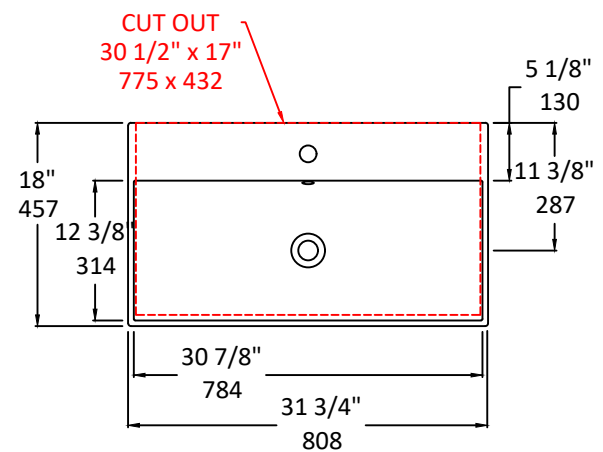

Specifications:

Installation:	Wall-mount, vanity-top, or drop-in
Exterior Dimensions:	31 3/4" w x 18"d x 6 3/4"h
Material:	Porcelain
Weight:	48 lbs
Overflow:	Yes
Finishes:	001 - White
Faucet Holes:	00 - no hole 01 - one centered hole 02 - two hole - center and right, 4" spread 03 - three hole, 8" spread
Cutout Size:	30 1/2" x 17" (template available upon request)
Faucet Hole Size:	∅ 1 3/8"
Drain Hole Size:	∅ 1 3/4"

LACAVA reserves the right to revise any dimension or information on this sheet without notice. Dimensions are nominal and may vary within an industry accepted tolerance of 1/4". Drawings provided herein are meant to give the user an idea of the product and are not made to scale.