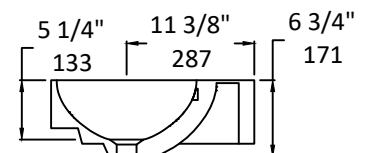

Specifications:

Installation:	Wall-mount, vanity-top, or drop-in
Exterior Dimensions:	31 3/4" w x 18"d x 6 3/4"h
Material:	Porcelain
Weight:	48 lbs
Overflow:	Yes
Finishes:	001 - White
Faucet Holes:	00 - no hole 01 - one centered hole 02 - two hole - center and right, 4" spread 03 - three hole, 8" spread
Cutout Size:	30 1/2" x 17" (template available upon request)
Faucet Hole Size:	∅ 1 3/8"
Drain Hole Size:	∅ 1 3/4"

LACAVA reserves the right to revise any dimension or information on this sheet without notice. Dimensions are nominal and may vary within an industry accepted tolerance of 1/4". Drawings provided herein are meant to give the user an idea of the product and are not made to scale.