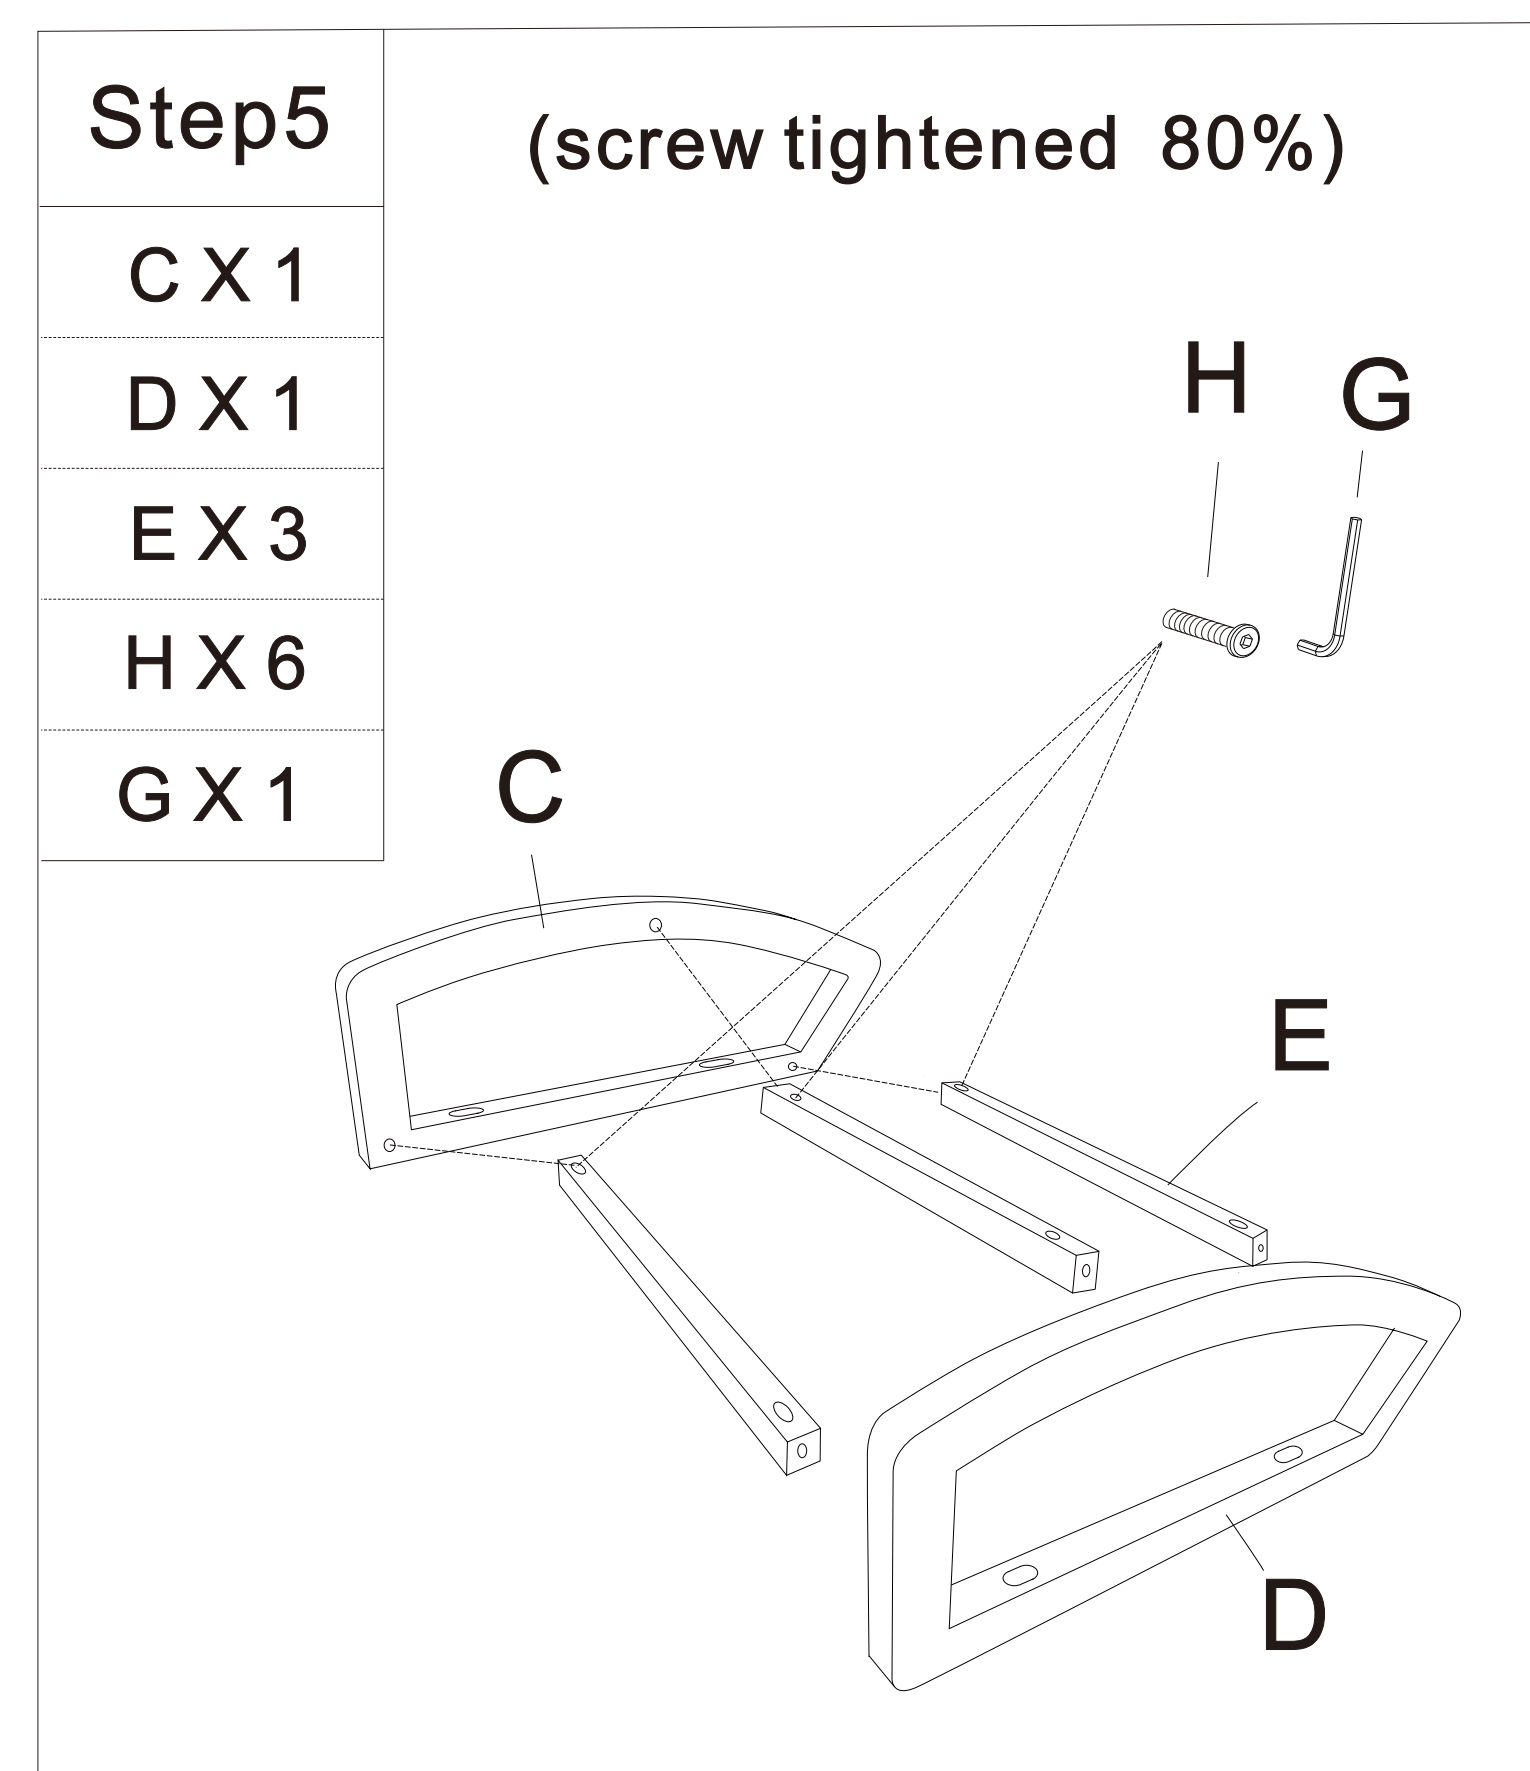

ASSEMBLY INSTRUCTIONS

A		1PC
B		1PC
C		1PC
D		1PC
E		3PCS
F	 M8*22	1PC
G		1PC
H	 M6*45	10PCS
I	 M8*50	1PC
J	 M6*16	4PCS
K	 M6*16	8PCS
L		2PCS
M		2PCS

Attention: When Installation part [L]&[M], the wider end should be upwards.

WARNING: *DO NOT STAND ON THE CHAIRS *THESE CHAIRS ARE DESIGNED TO SEAT ONE PERSON ONLY PER CHAIR *DO NOT USE THE CHAIR UNLESS ALL THE BOLTS AND SCREWS ARE FINALLY TIGHTENED

***AT LEAST EVERY FOUR MONTHS,PLEASE CHECK ALL BOLTS AND SCREWS TO MAKE SURE THEY ARE SECURELY TIGHTENED**