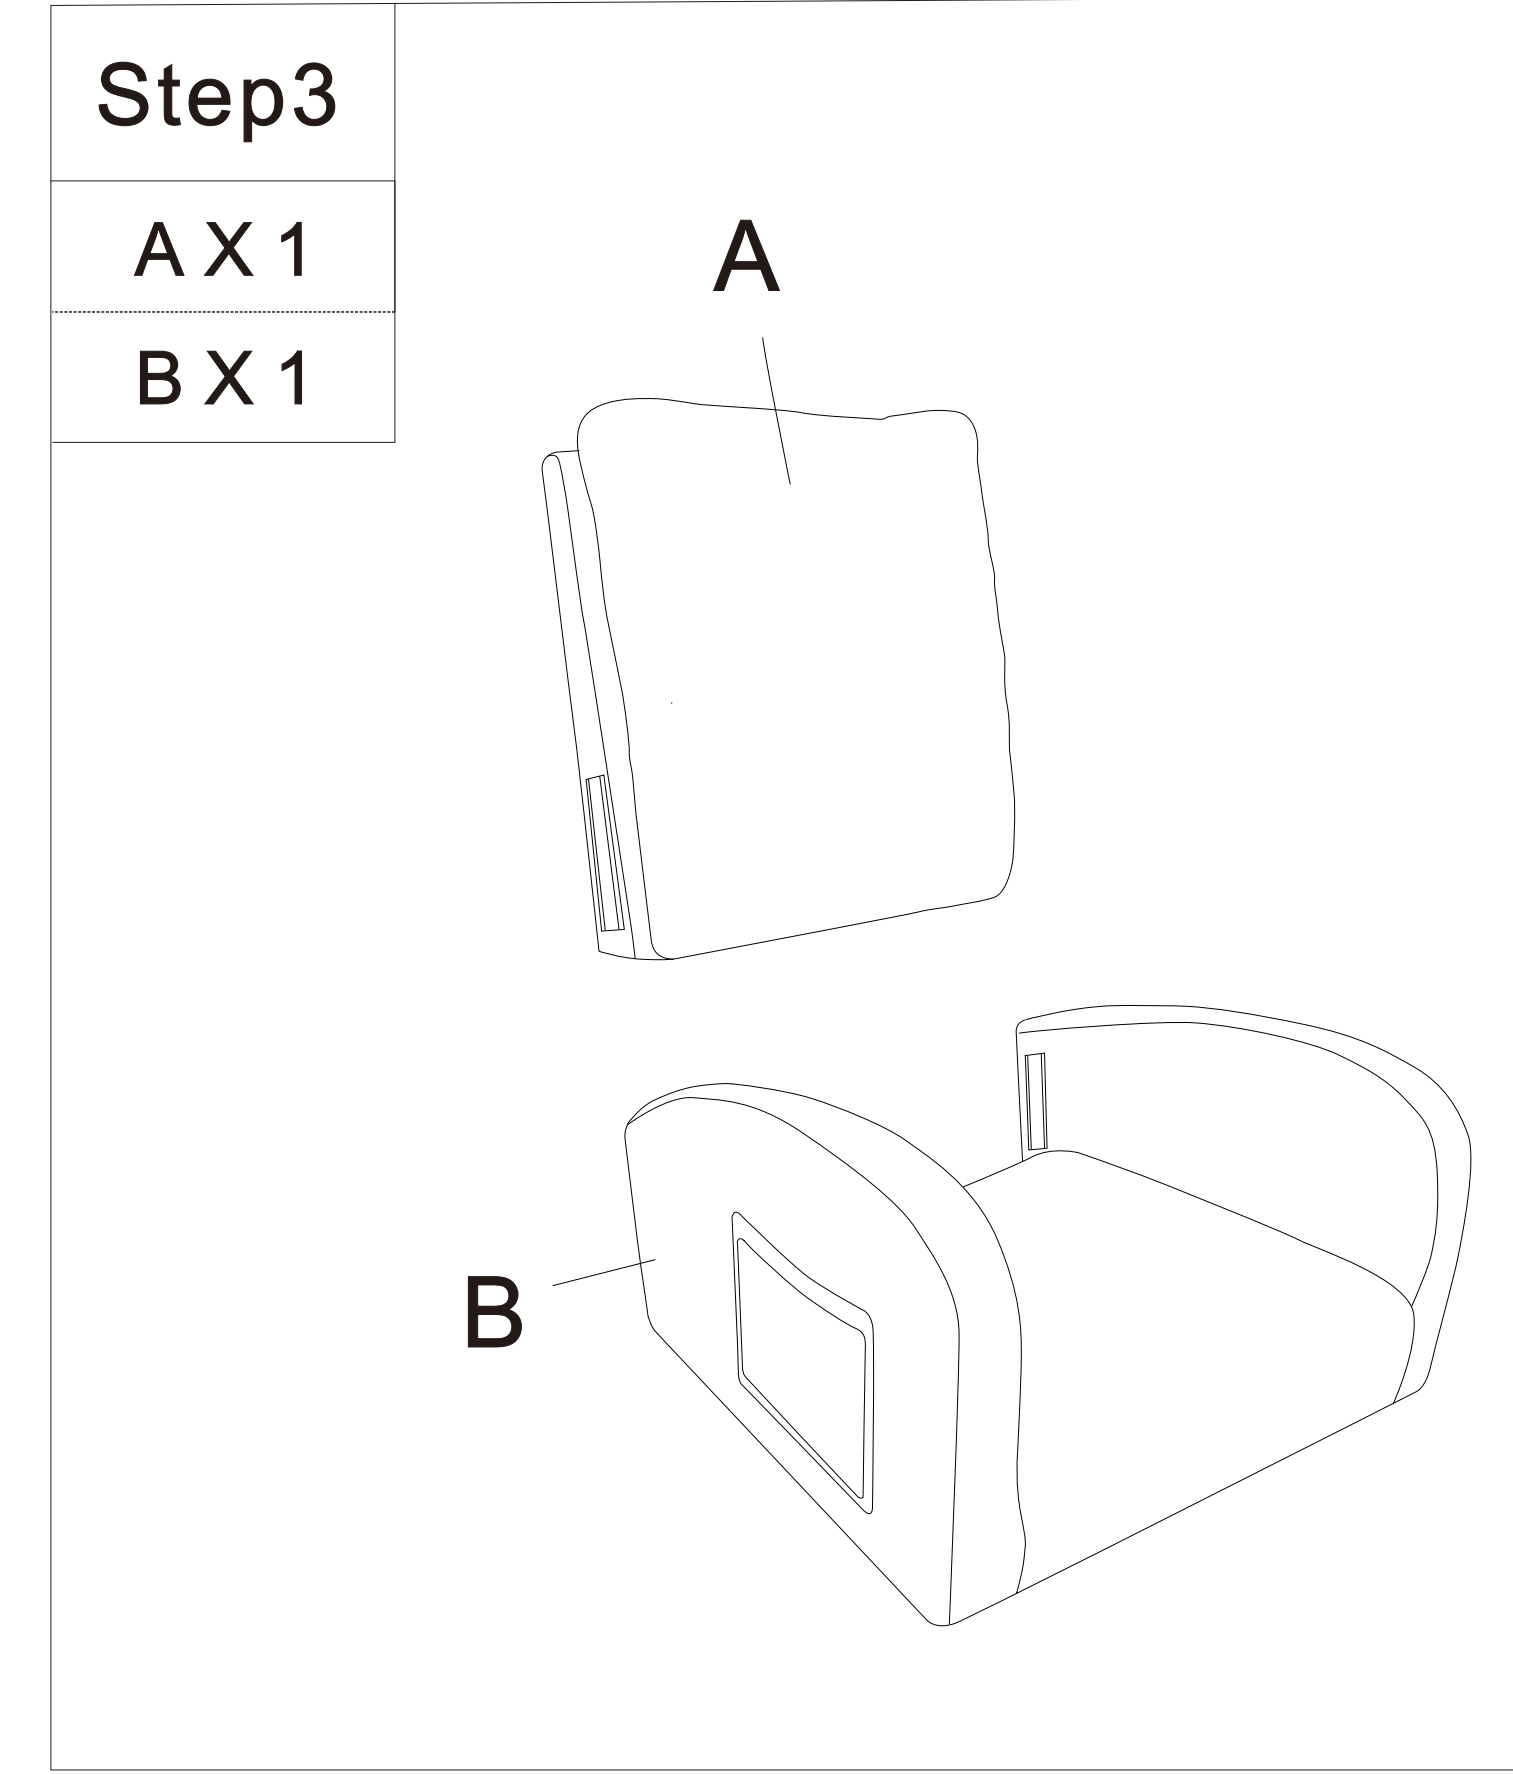

ASSEMBLY INSTRUCTIONS

A		1PC
B		1PC
C		1PC
D		1PC
E		3PCS
F	 M8*22	1PC
G		1PC
H	 M6*45	10PCS
I	 M8*50	1PC
J	 M6*16	4PCS
K	 M6*16	8PCS
L		2PCS
M		2PCS

Attention: When Installation part [L]&[M], the wider end should be upwards.

WARNING: *DO NOT STAND ON THE CHAIRS *THESE CHAIRS ARE DESIGNED TO SEAT ONE PERSON ONLY PER CHAIR *DO NOT USE THE CHAIR UNLESS ALL THE BOLTS AND SCREWS ARE FINALLY TIGHTENED

***AT LEAST EVERY FOUR MONTHS,PLEASE CHECK ALL BOLTS AND SCREWS TO MAKE SURE THEY ARE SECURELY TIGHTENED**