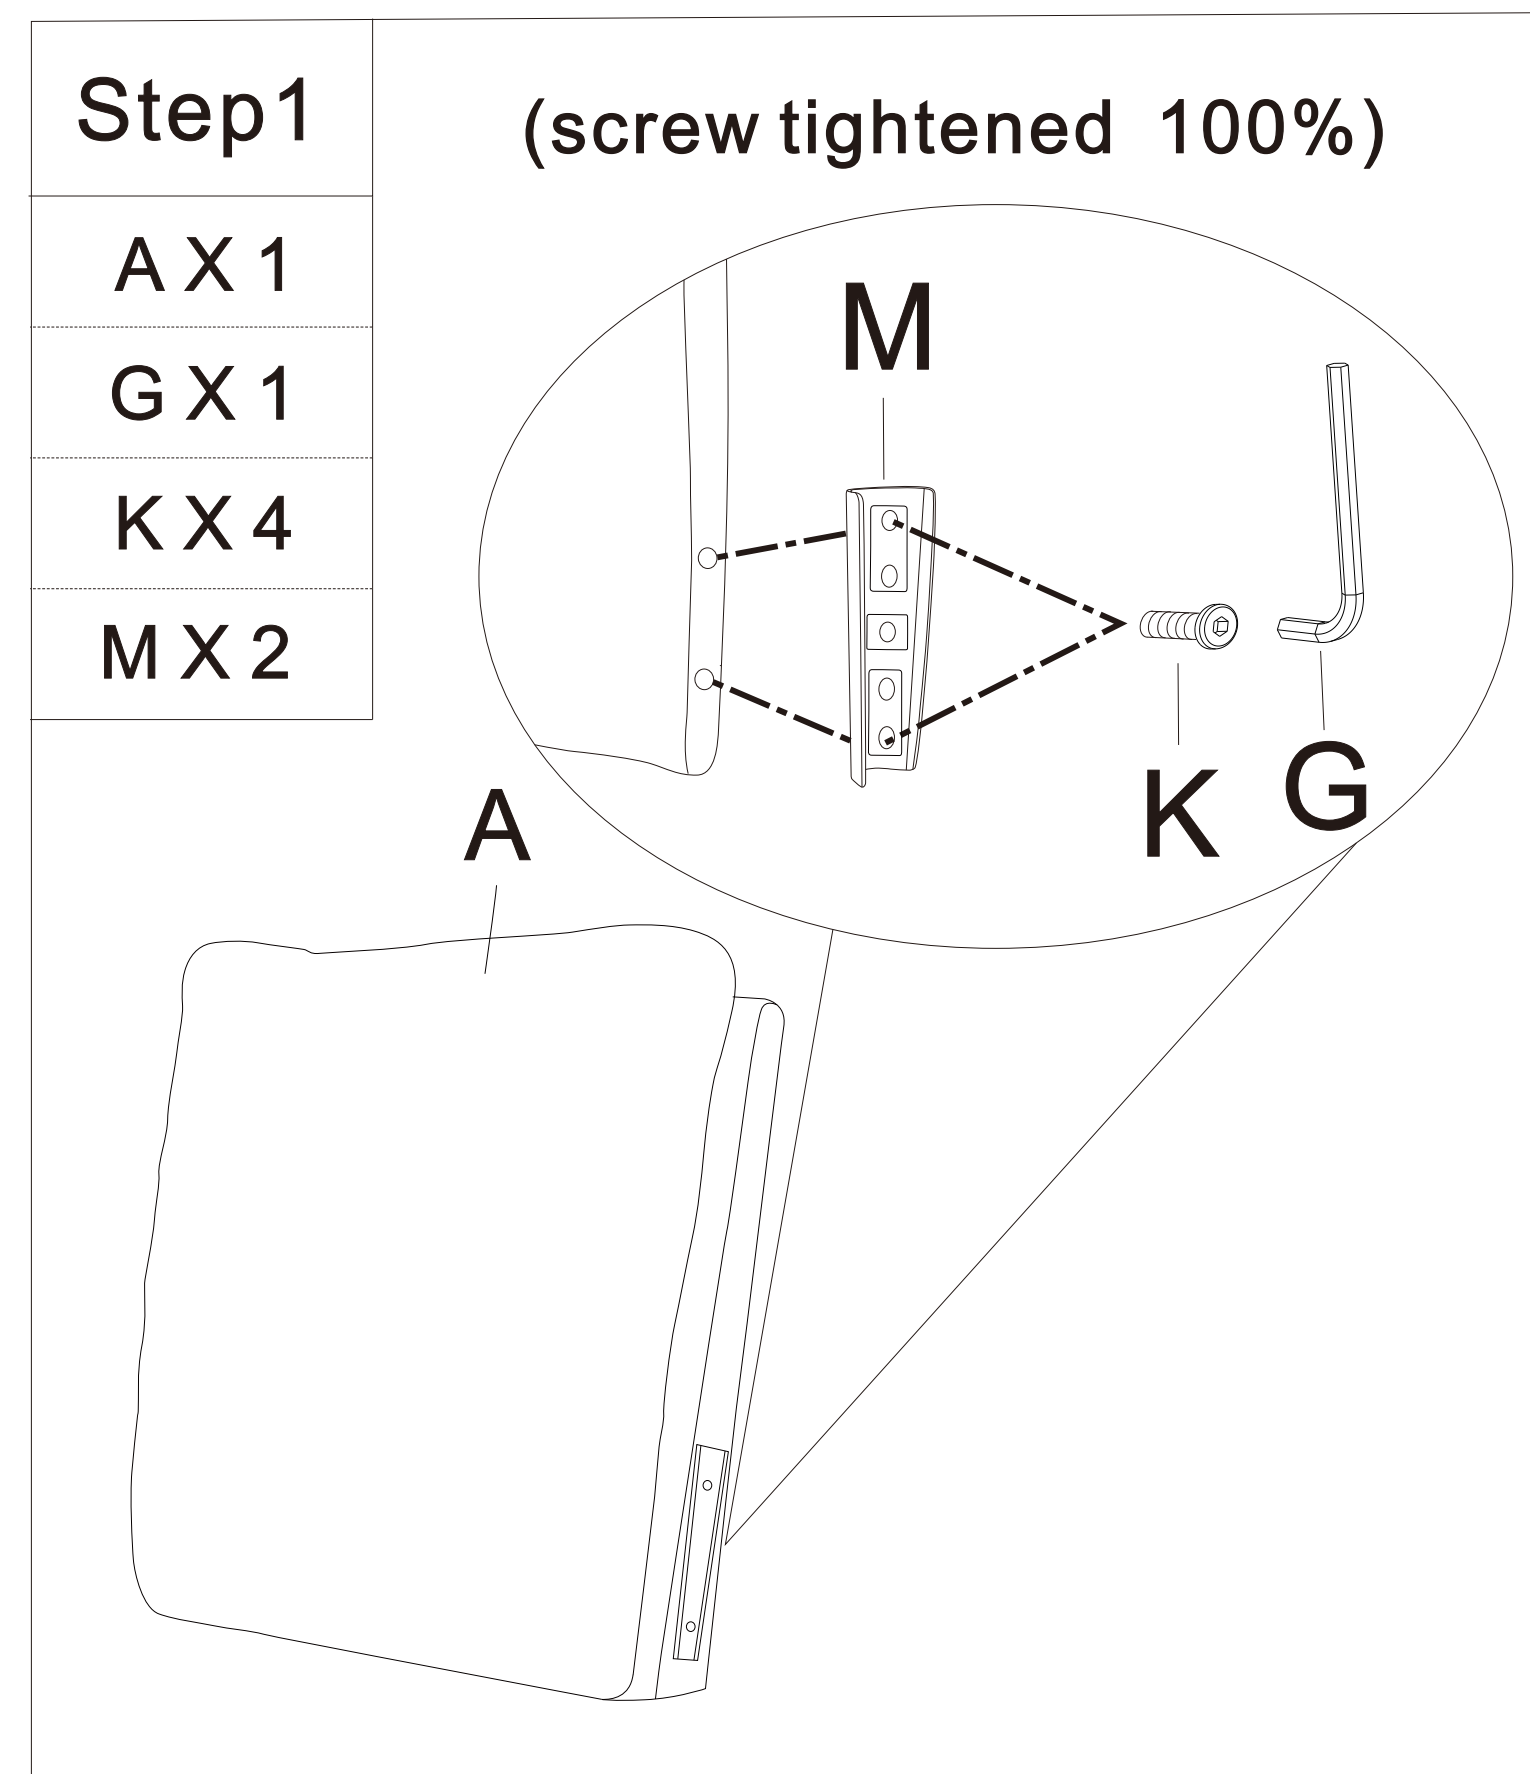

ASSEMBLY INSTRUCTIONS

A		1PC
B		1PC
C		1PC
D		1PC
E		3PCS
F	 M8*22	1PC
G		1PC
H	 M6*45	10PCS
I	 M8*50	1PC
J	 M6*16	4PCS
K	 M6*16	8PCS
L		2PCS
M		2PCS

Attention: When Installation part [L]&[M], the wider end should be upwards.

WARNING: *DO NOT STAND ON THE CHAIRS *THESE CHAIRS ARE DESIGNED TO SEAT ONE PERSON ONLY PER CHAIR *DO NOT USE THE CHAIR UNLESS ALL THE BOLTS AND SCREWS ARE FINALLY TIGHTENED

***AT LEAST EVERY FOUR MONTHS,PLEASE CHECK ALL BOLTS AND SCREWS TO MAKE SURE THEY ARE SECURELY TIGHTENED**