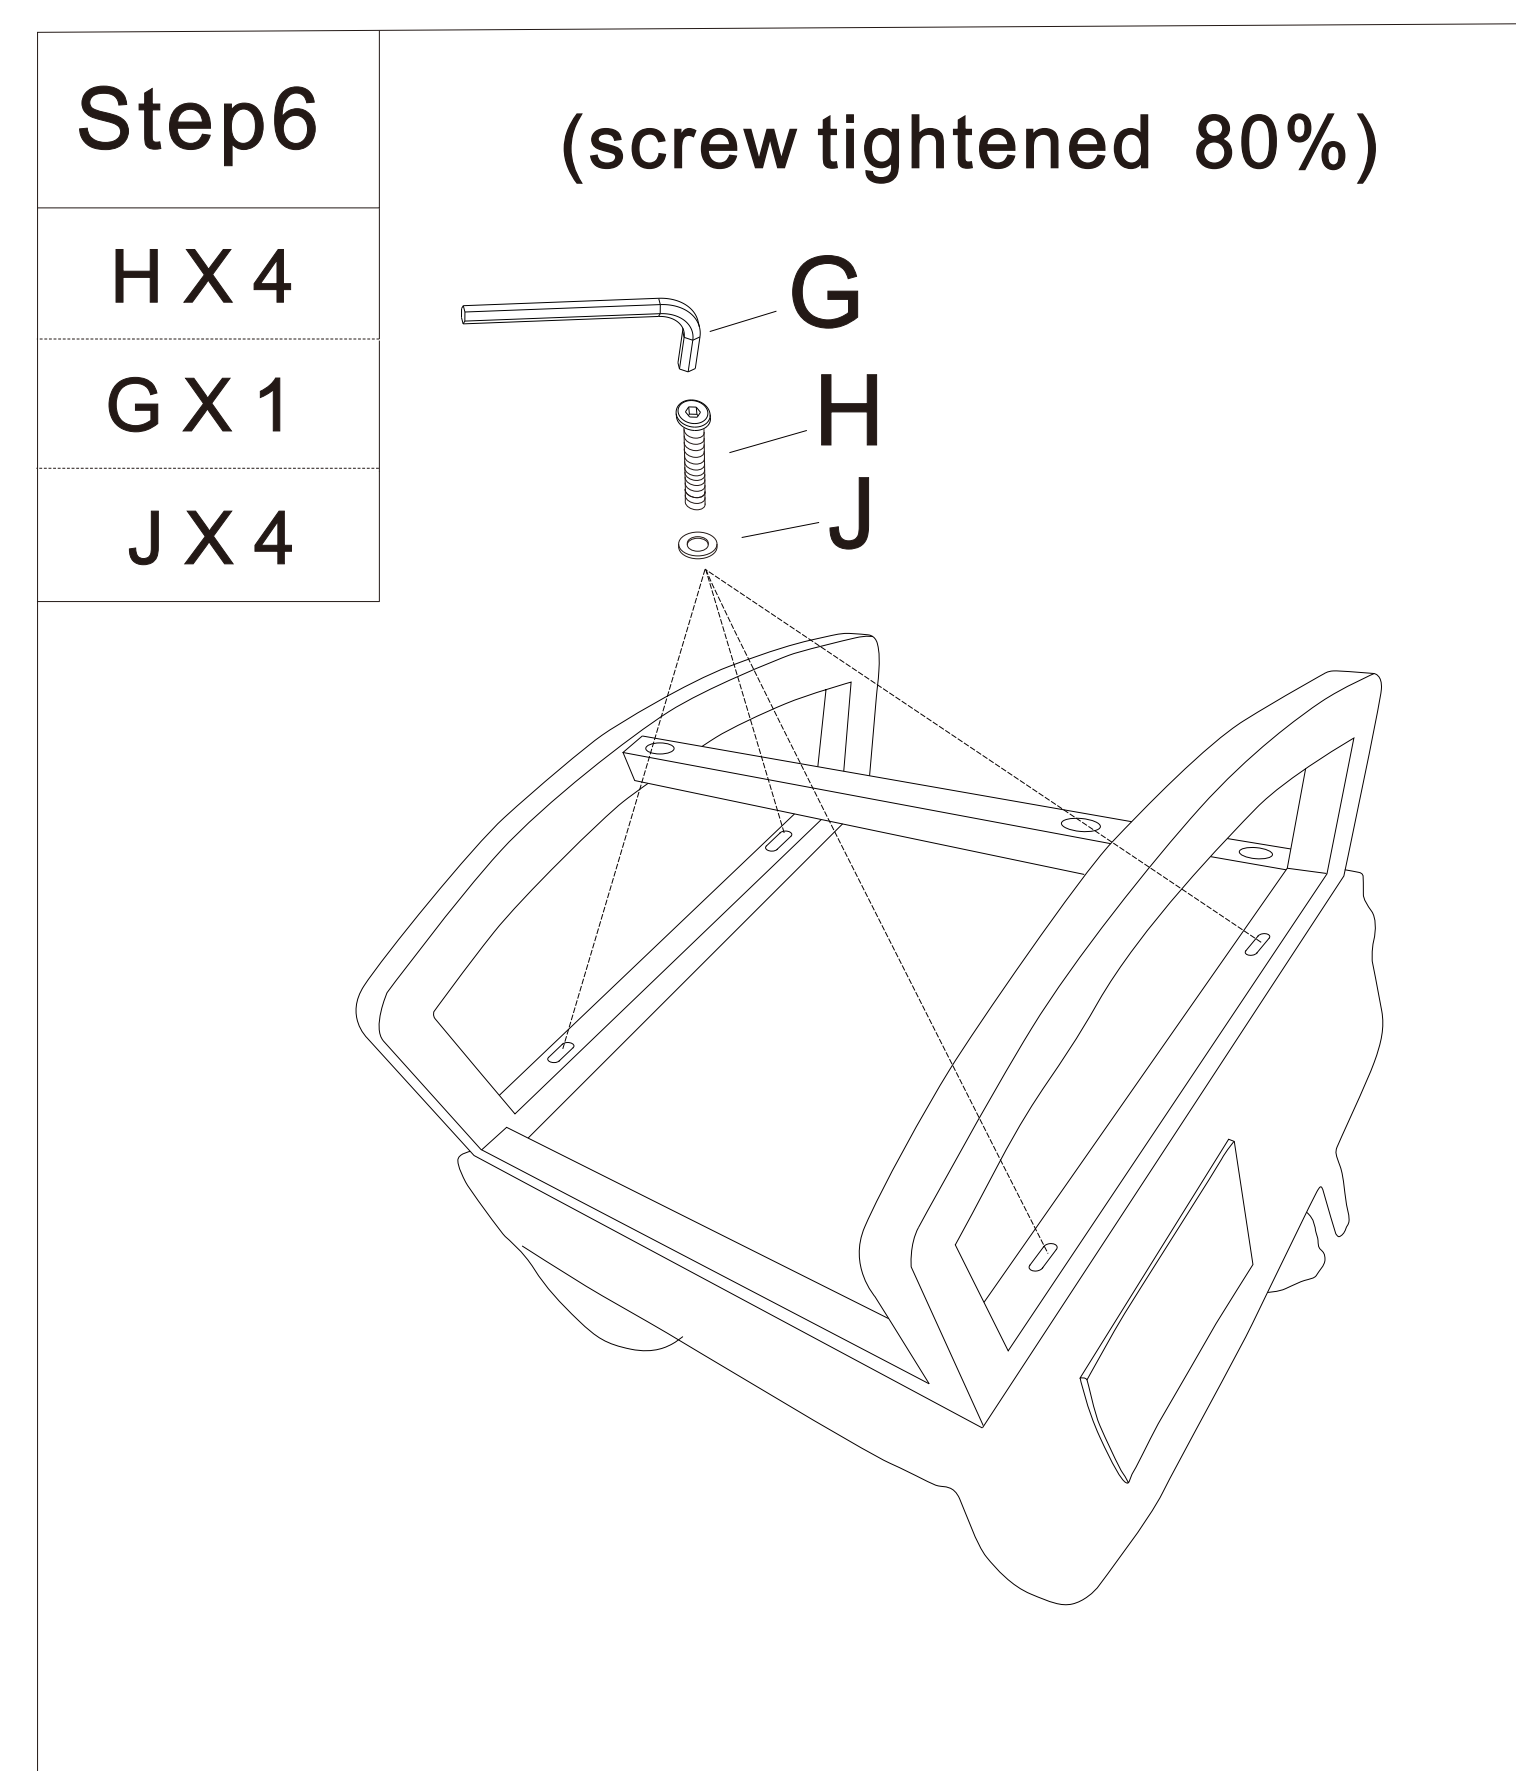

ASSEMBLY INSTRUCTIONS

A		1PC
B		1PC
C		1PC
D		1PC
E		3PCS
F	 M8*22	1PC
G		1PC
H	 M6*45	10PCS
I	 M8*50	1PC
J	 M6*16	4PCS
K	 M6*16	8PCS
L		2PCS
M		2PCS

Attention: When Installation part [L]&[M], the wider end should be upwards.

WARNING: *DO NOT STAND ON THE CHAIRS *THESE CHAIRS ARE DESIGNED TO SEAT ONE PERSON ONLY PER CHAIR *DO NOT USE THE CHAIR UNLESS ALL THE BOLTS AND SCREWS ARE FINALLY TIGHTENED

***AT LEAST EVERY FOUR MONTHS,PLEASE CHECK ALL BOLTS AND SCREWS TO MAKE SURE THEY ARE SECURELY TIGHTENED**