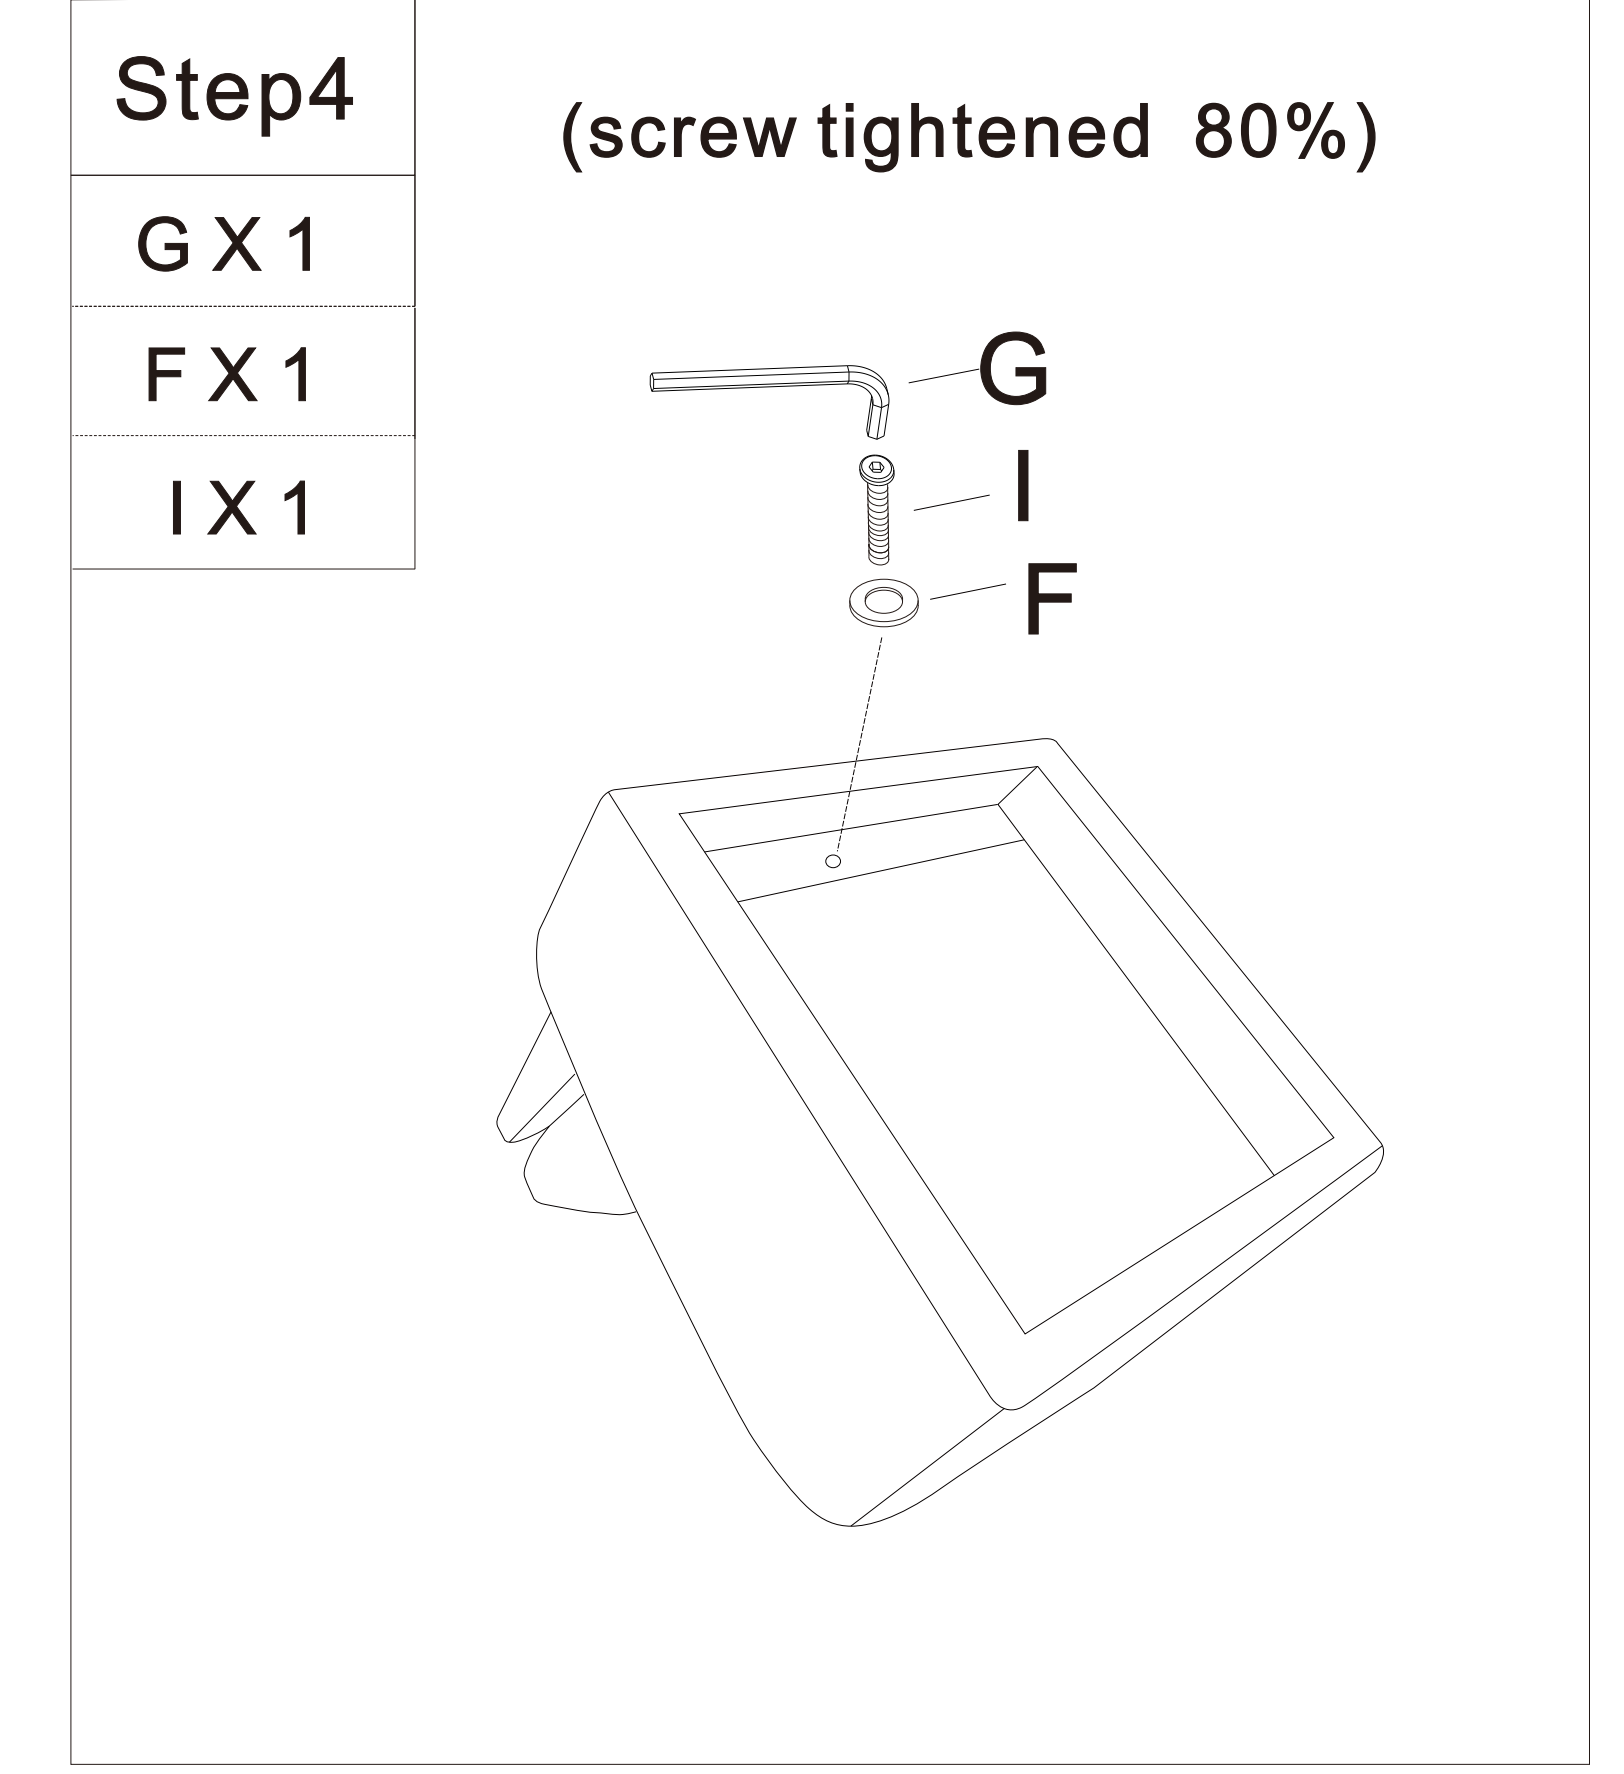

ASSEMBLY INSTRUCTIONS

A		1PC
B		1PC
C		1PC
D		1PC
E		3PCS
F	 M8*22	1PC
G		1PC
H	 M6*45	10PCS
I	 M8*50	1PC
J	 M6*16	4PCS
K	 M6*16	8PCS
L		2PCS
M		2PCS

Attention: When Installation part [L]&[M], the wider end should be upwards.

WARNING: *DO NOT STAND ON THE CHAIRS *THESE CHAIRS ARE DESIGNED TO SEAT ONE PERSON ONLY PER CHAIR *DO NOT USE THE CHAIR UNLESS ALL THE BOLTS AND SCREWS ARE FINALLY TIGHTENED

***AT LEAST EVERY FOUR MONTHS,PLEASE CHECK ALL BOLTS AND SCREWS TO MAKE SURE THEY ARE SECURELY TIGHTENED**