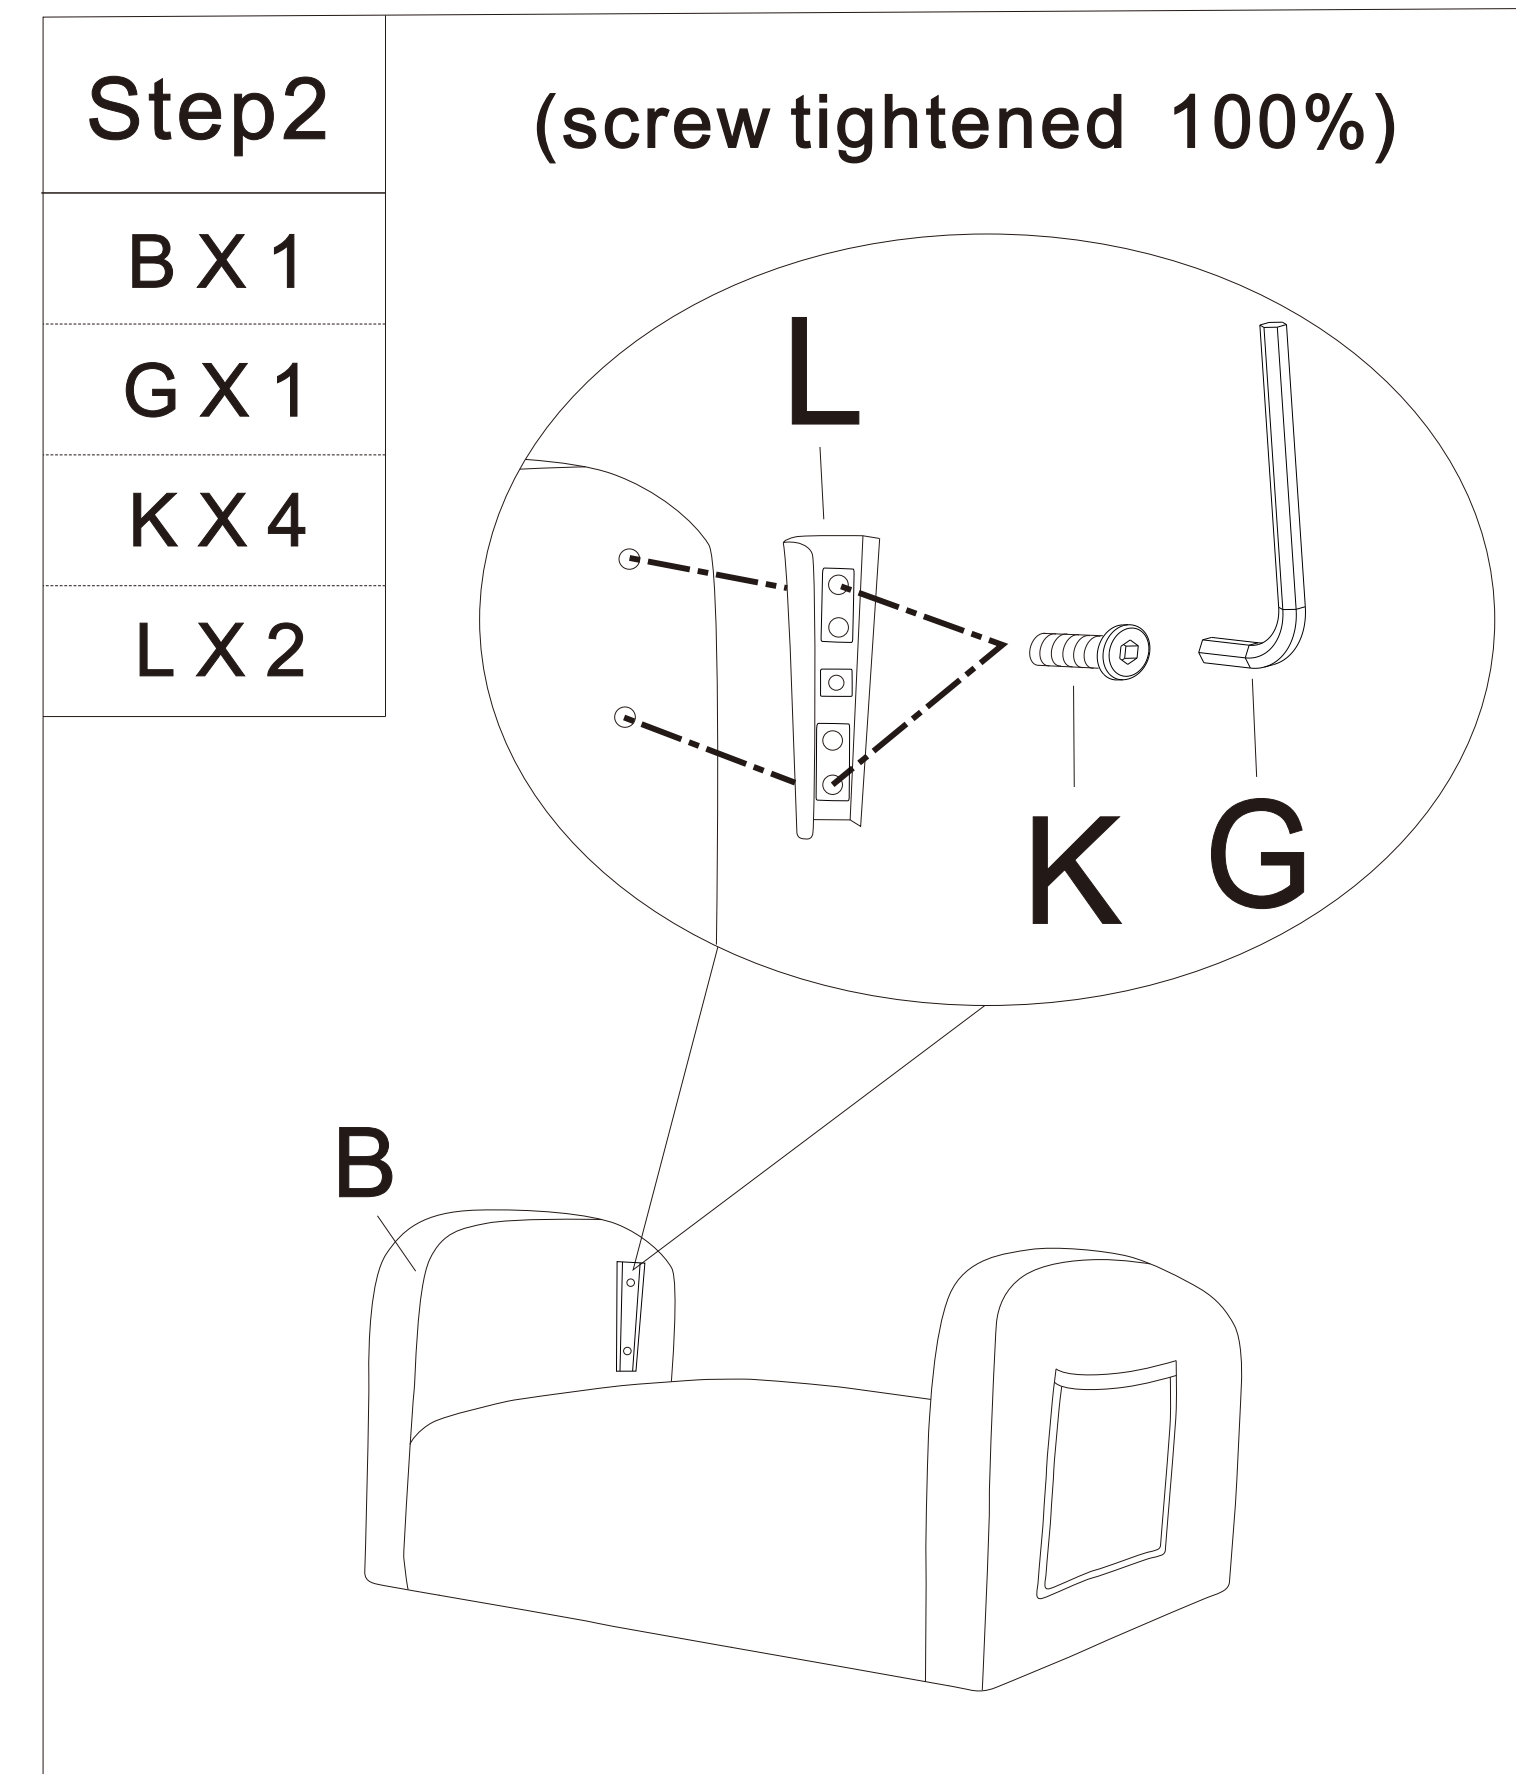

ASSEMBLY INSTRUCTIONS

A		1PC
B		1PC
C		1PC
D		1PC
E		3PCS
F	 M8*22	1PC
G		1PC
H	 M6*45	10PCS
I	 M8*50	1PC
J	 M6*16	4PCS
K	 M6*16	8PCS
L		2PCS
M		2PCS

Attention: When Installation part [L]&[M], the wider end should be upwards.

WARNING: *DO NOT STAND ON THE CHAIRS *THESE CHAIRS ARE DESIGNED TO SEAT ONE PERSON ONLY PER CHAIR *DO NOT USE THE CHAIR UNLESS ALL THE BOLTS AND SCREWS ARE FINALLY TIGHTENED

***AT LEAST EVERY FOUR MONTHS,PLEASE CHECK ALL BOLTS AND SCREWS TO MAKE SURE THEY ARE SECURELY TIGHTENED**