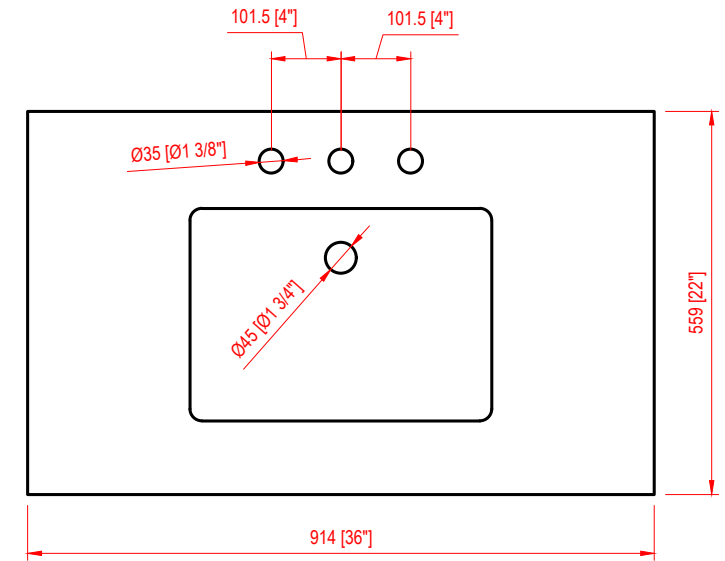

## 36" Bathroom Vanity

36 in. W x 22 in. D x 33.75 in. H  
(91.4 cm x 55.9 cm x 85.8 cm)

## Top View

## Back View