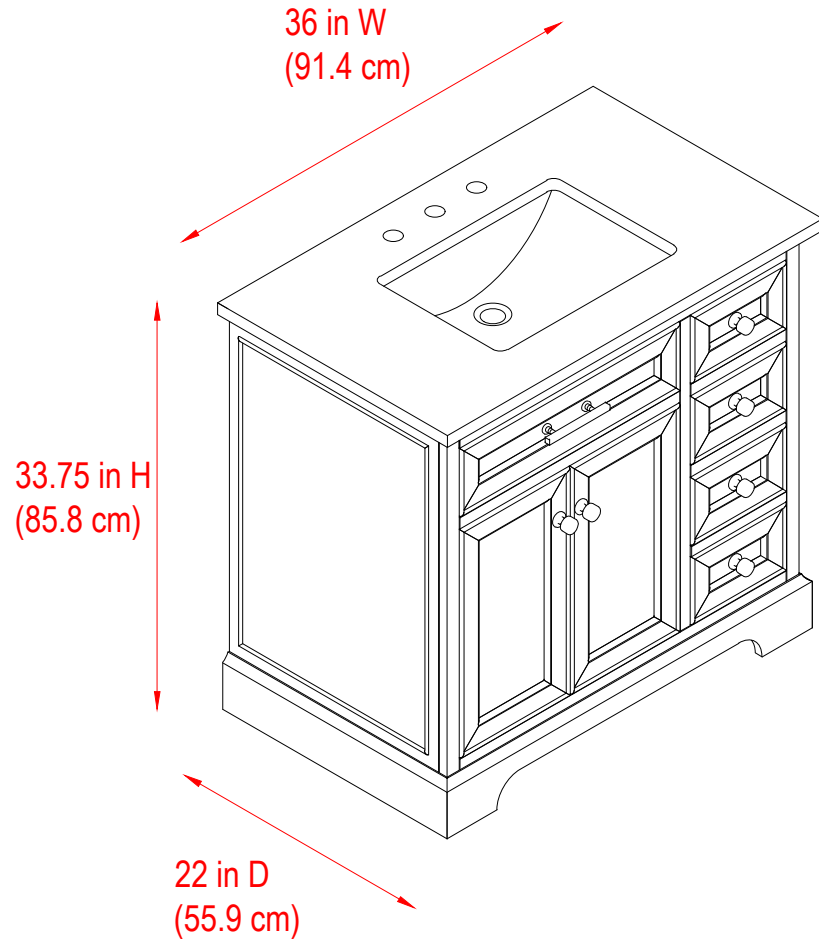

## 36" Bathroom Vanity

36 in. W x 22 in. D x 33.75 in. H  
(91.4 cm x 55.9 cm x 85.8 cm)

## Top View

## Back View