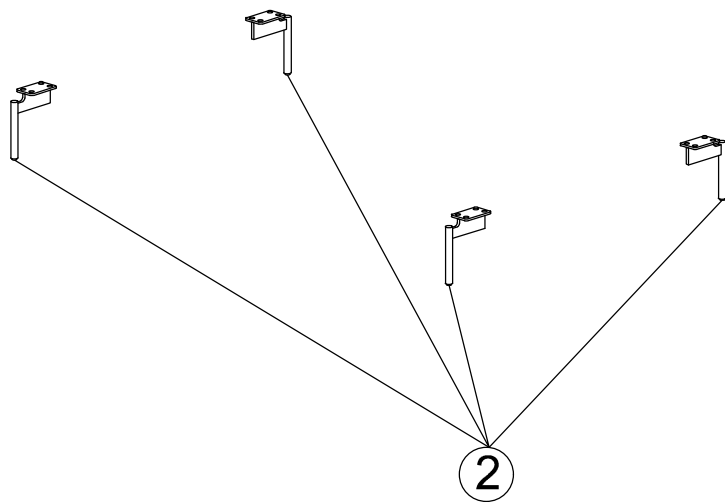

ASSEMBLY INSTRUCTION FOR

SOFA - 87"

Hardware List

A		Bolt	M8x40mm	16
B		Allen Key	5mm	1

Step 1

Step 2

Step 3