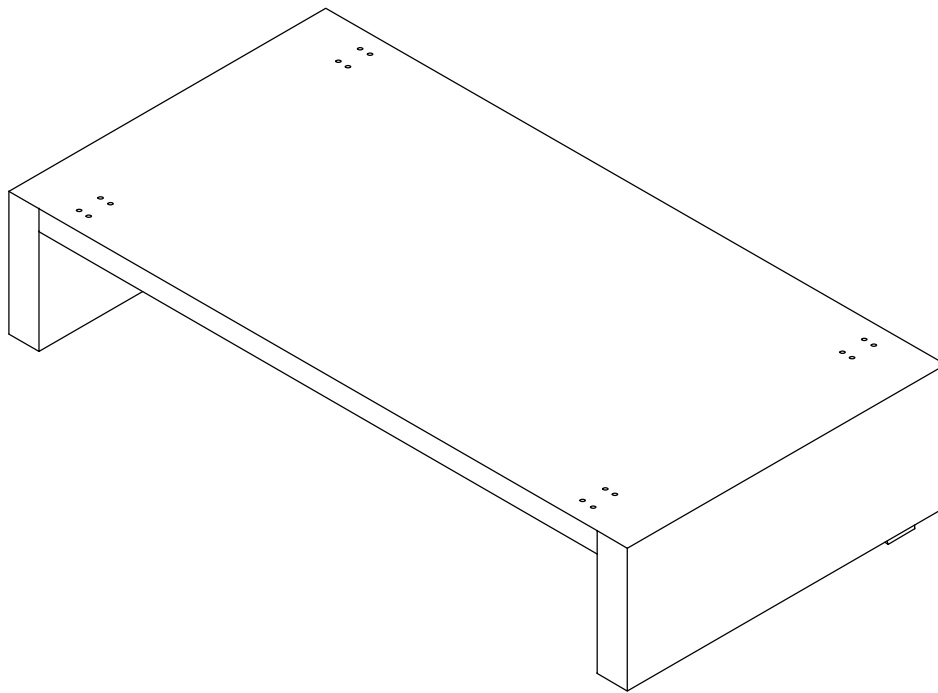

ASSEMBLY INSTRUCTION FOR

SOFA - 87"

Hardware List

A		Bolt	M8x40mm	16
B		Allen Key	5mm	1

Step 1

Step 2

Step 3