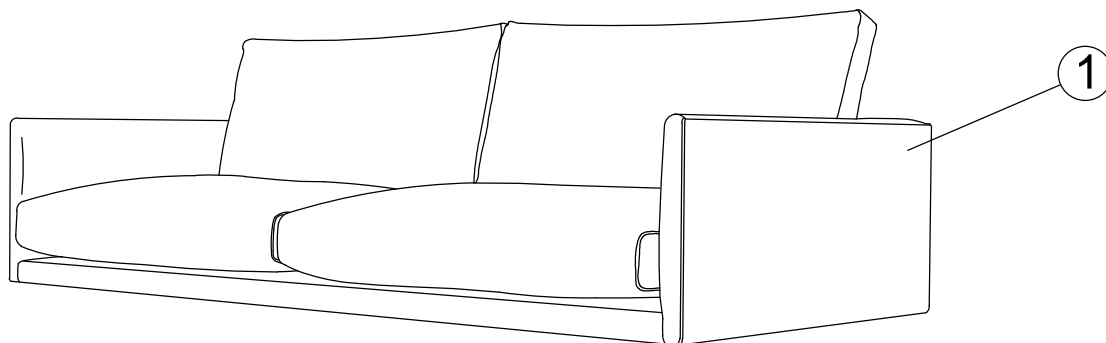

ASSEMBLY INSTRUCTION FOR

SOFA - 87"

Hardware List

A		Bolt	M8x40mm	16
B		Allen Key	5mm	1

Step 1

Step 2

Step 3