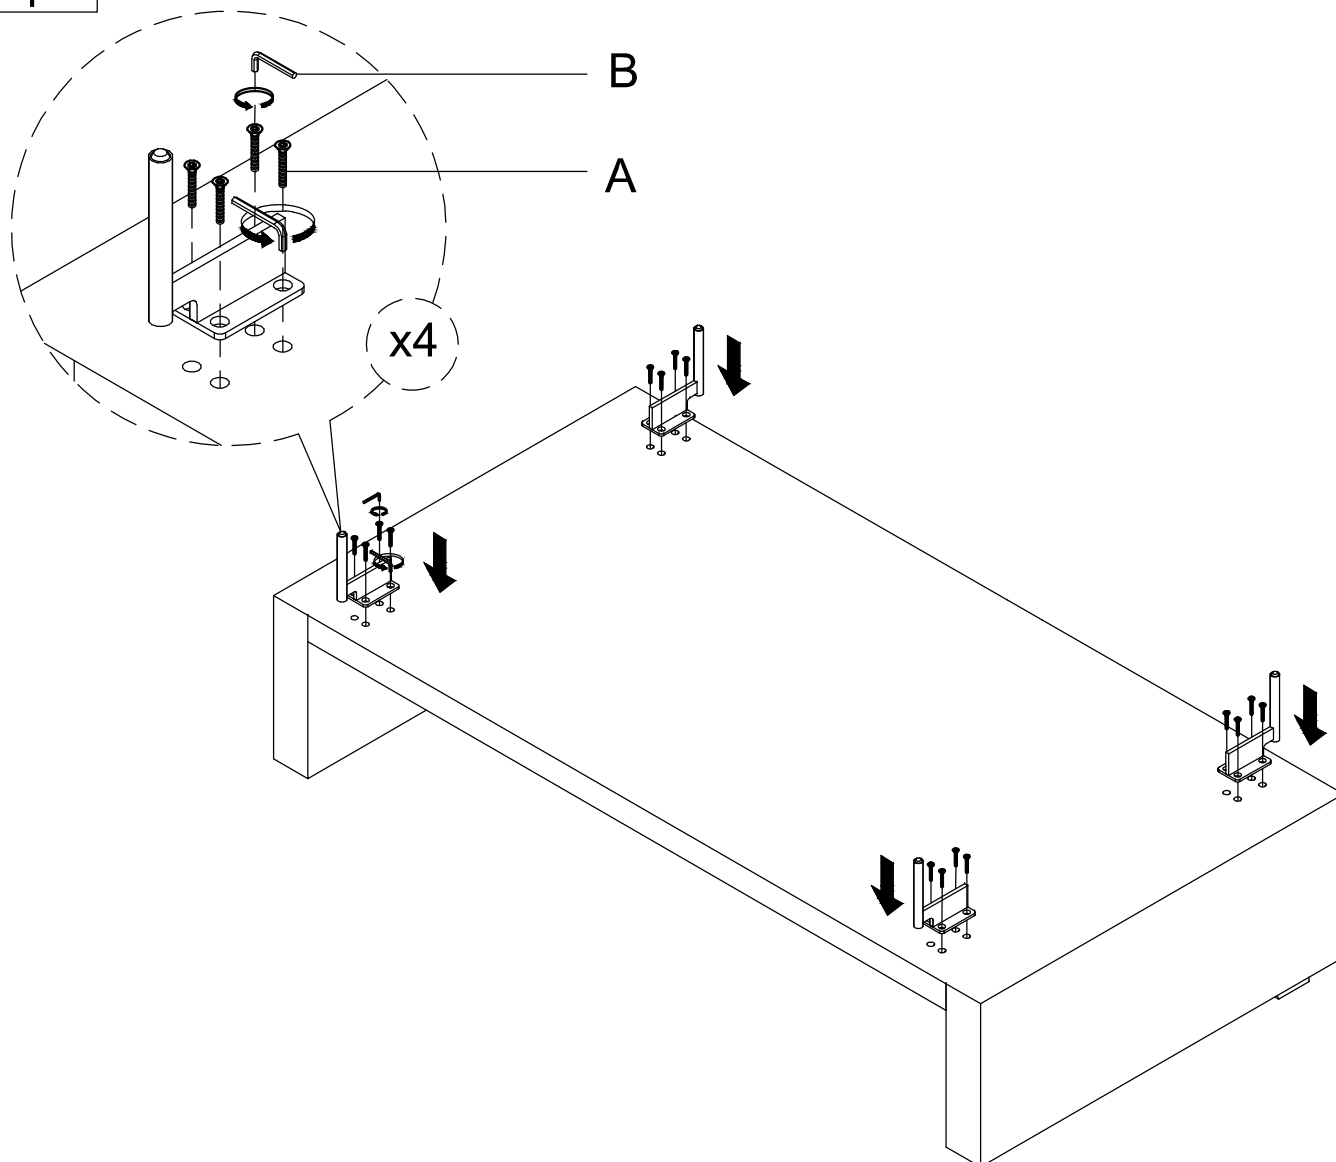

ASSEMBLY INSTRUCTION FOR

SOFA - 87"

Hardware List

A		Bolt	M8x40mm	16
B		Allen Key	5mm	1

Step 1

Step 2

Step 3