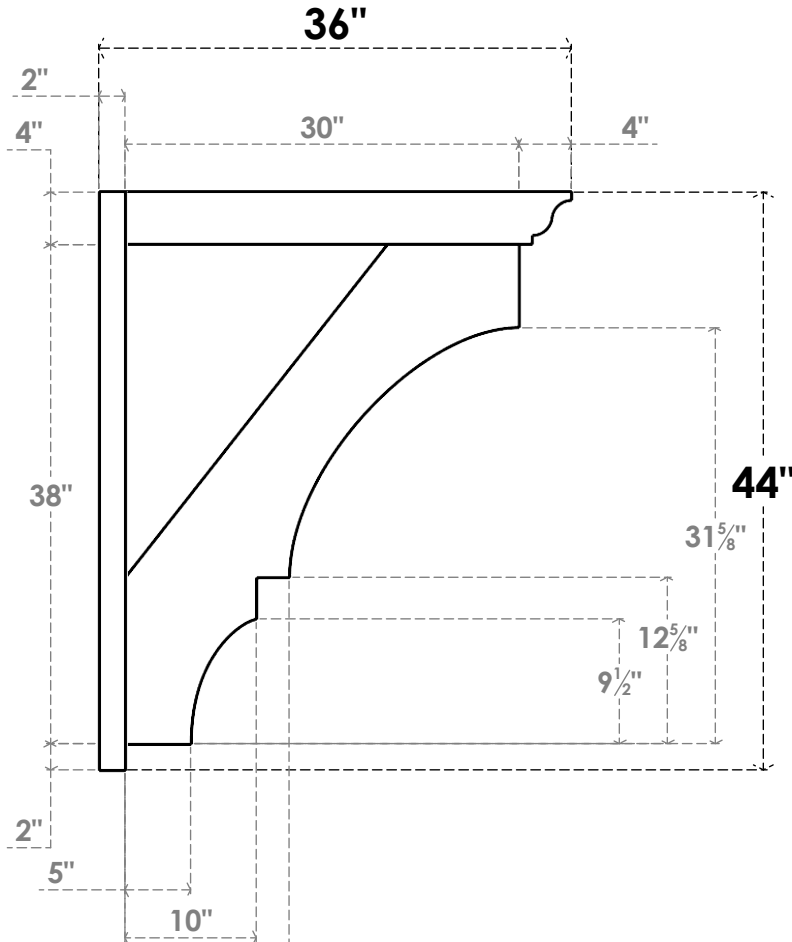

ITEM NUMBER: OUTUROC040X060X36000X44000X040X020X040BOA04RCPR

4"W TOP X 6"W BACK X 36"D X 44"H X 4"T TOP X 2"T BACK TIMBERTHANE ROUGH CEDAR BALBOA FAUX WOOD OPEN OUTLOOKER, TRADITIONAL TOP AND BLOCK BACK, 4"W CLOSED BRACE, PRIMED TAN

SIDE PROFILE

FRONT PROFILE

ISOMETRIC

GENERATED DATE : 07/05/2023

EKENA MILLWORK
2300 WEST MAIN ST.
CLARKSVILLE, TX 75426
TOLL FREE: 866-607-0453
WWW.EKENAMILLWORK.COM

NOTES

1. INSTALLATION TO BE COMPLETED IN ACCORDANCE WITH MANUFACTURER'S SPECIFICATIONS.
2. DRAWING MAY NOT BE TO SCALE
3. THIS DRAWING IS INTENDED FOR DESIGN AND PLANNING PURPOSES ONLY.
4. ALL INFORMATION CONTAINED HEREIN WAS CURRENT AT THE TIME OF DEVELOPMENT BUT MUST BE REVIEWED AND APPROVED BY THE PRODUCT MANUFACTURER TO BE CONSIDERED ACCURATE.
5. TIMBERTHANE ARCHITECTURAL PRODUCTS ARE MADE FROM HIGH DENSITY URETHANE AND COME FACTORY PRIMED