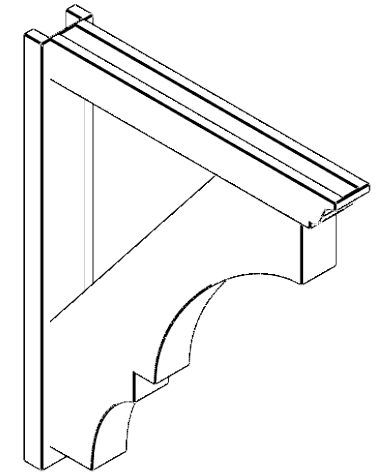

ITEM NUMBER: OUTUROC040X060X36000X44000X040X020X040BOA04RCPR

4"W TOP X 6"W BACK X 36"D X 44"H X 4"T TOP X 2"T BACK TIMBERTHANE ROUGH CEDAR BALBOA FAUX WOOD OPEN OUTLOOKER, TRADITIONAL TOP AND BLOCK BACK, 4"W CLOSED BRACE, PRIMED TAN

SIDE PROFILE

FRONT PROFILE

ISOMETRIC

GENERATED DATE : 07/05/2023

EKENA MILLWORK
2300 WEST MAIN ST.
CLARKSVILLE, TX 75426
TOLL FREE: 866-607-0453
WWW.EKENAMILLWORK.COM

NOTES

1. INSTALLATION TO BE COMPLETED IN ACCORDANCE WITH MANUFACTURER'S SPECIFICATIONS.
2. DRAWING MAY NOT BE TO SCALE
3. THIS DRAWING IS INTENDED FOR DESIGN AND PLANNING PURPOSES ONLY.
4. ALL INFORMATION CONTAINED HEREIN WAS CURRENT AT THE TIME OF DEVELOPMENT BUT MUST BE REVIEWED AND APPROVED BY THE PRODUCT MANUFACTURER TO BE CONSIDERED ACCURATE.
5. TIMBERTHANE ARCHITECTURAL PRODUCTS ARE MADE FROM HIGH DENSITY URETHANE AND COME FACTORY PRIMED