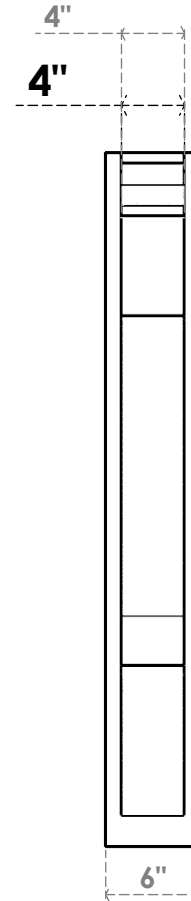

ITEM NUMBER: OUTUROC040X060X36000X44000X040X020X040BOA04RCPR

4"W TOP X 6"W BACK X 36"D X 44"H X 4"T TOP X 2"T BACK TIMBERTHANE ROUGH CEDAR BALBOA FAUX WOOD OPEN OUTLOOKER, TRADITIONAL TOP AND BLOCK BACK, 4"W CLOSED BRACE, PRIMED TAN

SIDE PROFILE

FRONT PROFILE

ISOMETRIC

GENERATED DATE : 07/05/2023

EKENA MILLWORK
2300 WEST MAIN ST.
CLARKSVILLE, TX 75426
TOLL FREE: 866-607-0453
WWW.EKENAMILLWORK.COM

NOTES

1. INSTALLATION TO BE COMPLETED IN ACCORDANCE WITH MANUFACTURER'S SPECIFICATIONS.
2. DRAWING MAY NOT BE TO SCALE
3. THIS DRAWING IS INTENDED FOR DESIGN AND PLANNING PURPOSES ONLY.
4. ALL INFORMATION CONTAINED HEREIN WAS CURRENT AT THE TIME OF DEVELOPMENT BUT MUST BE REVIEWED AND APPROVED BY THE PRODUCT MANUFACTURER TO BE CONSIDERED ACCURATE.
5. TIMBERTHANE ARCHITECTURAL PRODUCTS ARE MADE FROM HIGH DENSITY URETHANE AND COME FACTORY PRIMED