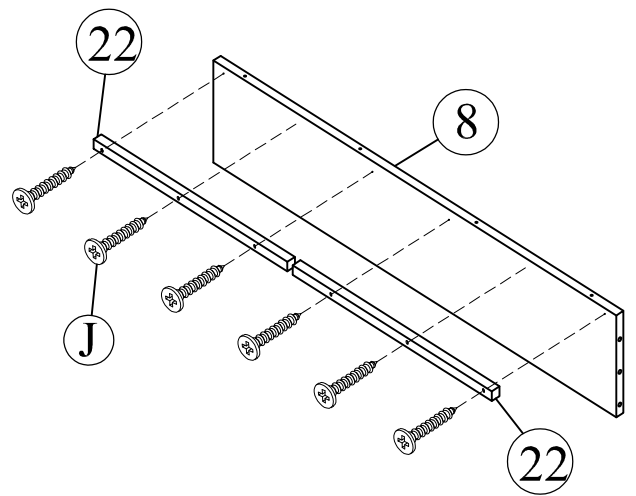

Part List (WF322372)

<p>① x2</p>  <p>Roof rill</p>	<p>⑨ x1</p>  <p>Top Side Rail</p>
<p>⑩ x1</p>  <p>Top Side Rail</p>	<p>⑪ x1</p>  <p>Top Side Rail</p>
<p>⑫ x1</p>  <p>Back Side Rail</p>	<p>⑬ x1</p>  <p>Front Side Rail</p>
<p>⑭ x1</p>  <p>Back (left) Leg</p>	<p>⑮ x1</p>  <p>Front (left) Leg</p>
<p>⑯ x1</p>  <p>Back (right) Leg</p>	<p>⑰ x1</p>  <p>Front (right) Leg</p>
<p>⑳ x4</p>  <p>Wood Bar</p>	

Hardware List (WF322372)

No.	OUTLOOK	DESC	QTY
(A)		Dowel Ø8*30mm	20pcs
(B)		Bolts M6*80mm	26pcs
(C)		Bolts M6*30mm	4pcs
(D)		Bolts M6*35mm	14pcs
(E)		Cross dowel M6*13mm	26pcs
(G)		Flat head screw #8*25mm	27pcs
(H)		Flat head screw #7*12mm	30pcs
(I)		Pas wood	2pcs
(K)		Led Light	1pc
(L)		Plastic brace	15pcs
(O)		Allen key 60*22*4mm	1pc
(J)		Flat head screw #8*30mm	18pcs

ASSEMBLY TOOLS REQUIRED (NOT INCLUDED)

STEP 1

(A)		4pcs
(B)		4pcs
(E)		4pcs
(O)		1pc

STEP 2

STEP 3

(A)		4pcs
(B)		4pcs
(E)		4pcs
(O)		1pc

STEP 4

(J)		12pcs
-----	---	-------

STEP 4.1

(J)		6pcs
-----	---	------

STEP 5

G		3pcs
---	---	------

STEP 6

A		4pcs
B		6pcs
E		6pcs
O		1pc

STEP 7

(A)		8pcs
(B)		12pcs
(E)		12pcs
(O)		1pc