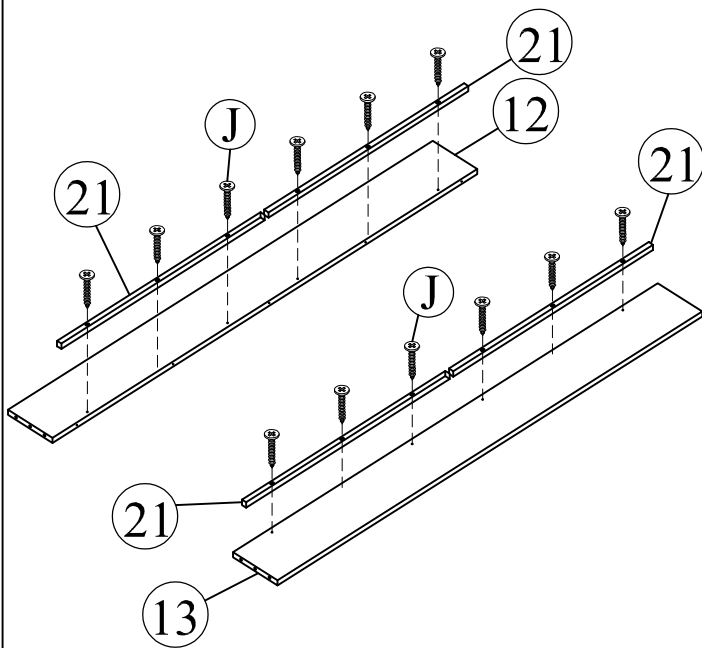

Part List (WF322372)

<p>① x2</p>  <p>Roof rill</p>	<p>⑨ x1</p>  <p>Top Side Rail</p>
<p>⑩ x1</p>  <p>Top Side Rail</p>	<p>⑪ x1</p>  <p>Top Side Rail</p>
<p>⑫ x1</p>  <p>Back Side Rail</p>	<p>⑬ x1</p>  <p>Front Side Rail</p>
<p>⑭ x1</p>  <p>Back (left) Leg</p>	<p>⑮ x1</p>  <p>Front (left) Leg</p>
<p>⑯ x1</p>  <p>Back (right) Leg</p>	<p>⑰ x1</p>  <p>Front (right) Leg</p>
<p>⑳ x4</p>  <p>Wood Bar</p>	

Hardware List (WF322372)

No.	OUTLOOK	DESC	QTY
(A)		Dowel Ø8*30mm	20pcs
(B)		Bolts M6*80mm	26pcs
(C)		Bolts M6*30mm	4pcs
(D)		Bolts M6*35mm	14pcs
(E)		Cross dowel M6*13mm	26pcs
(G)		Flat head screw #8*25mm	27pcs
(H)		Flat head screw #7*12mm	30pcs
(I)		Pas wood	2pcs
(K)		Led Light	1pc
(L)		Plastic brace	15pcs
(O)		Allen key 60*22*4mm	1pc
(J)		Flat head screw #8*30mm	18pcs

ASSEMBLY TOOLS REQUIRED (NOT INCLUDED)

STEP 1

(A)		4pcs
(B)		4pcs
(E)		4pcs
(O)		1pc

STEP 2

STEP 3

(A)		4pcs
(B)		4pcs
(E)		4pcs
(O)		1pc

STEP 4

(J)		12pcs
-----	---	-------

STEP 4.1

(J)		6pcs
-----	---	------

STEP 5

G		3pcs
---	---	------

STEP 6

A		4pcs
B		6pcs
E		6pcs
O		1pc

STEP 7

(A)		8pcs
(B)		12pcs
(E)		12pcs
(O)		1pc