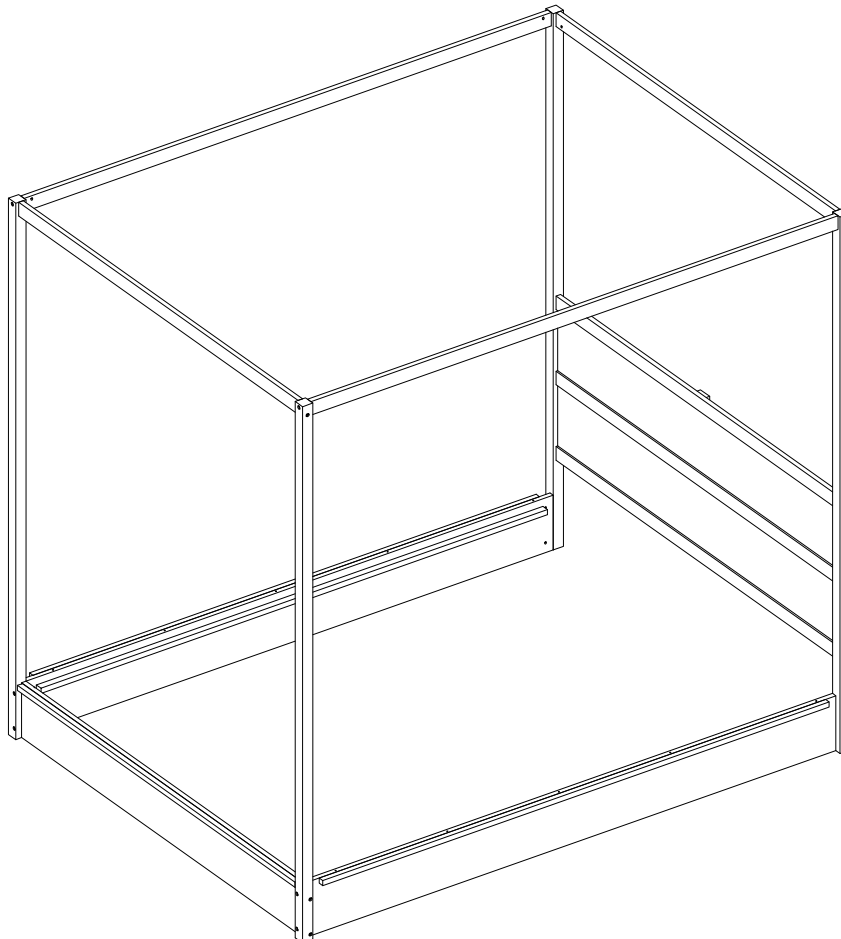

STEP 7

(A)		8pcs
(B)		12pcs
(E)		12pcs
(O)		1pc

STEP 8