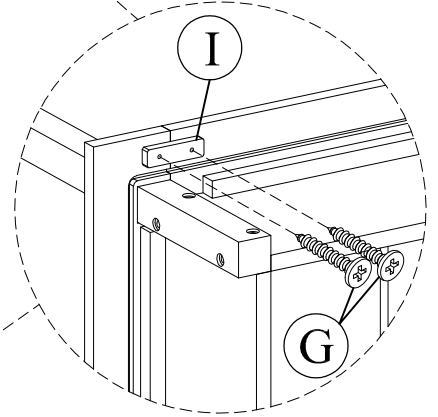

STEP 13

G		4pcs
I		2pcs