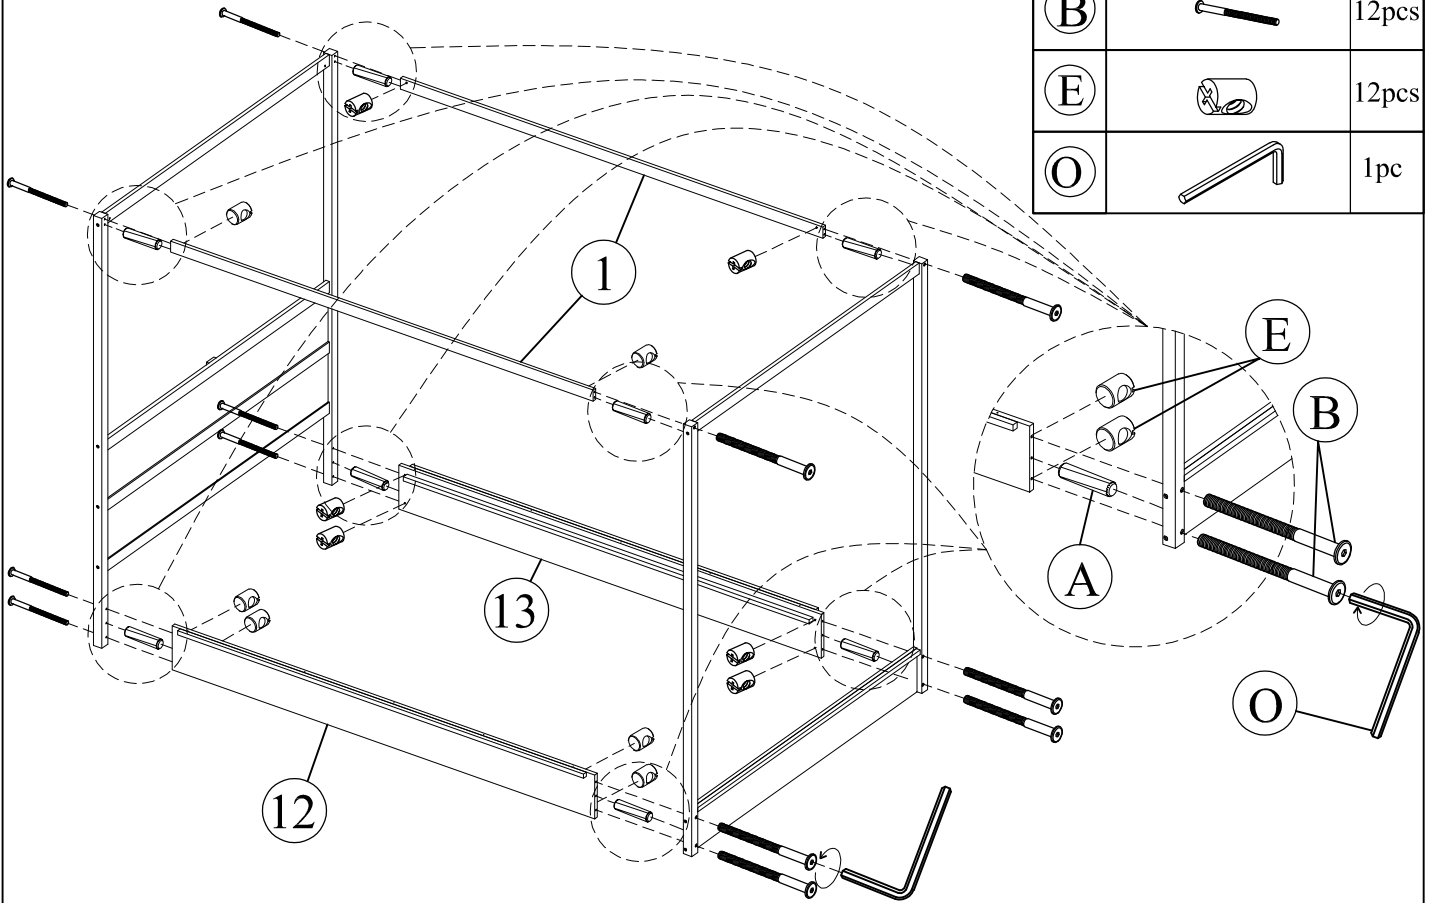

Hardware List (WF322372)

No.	OUTLOOK	DESC	QTY
(A)		Dowel Ø8*30mm	20pcs
(B)		Bolts M6*80mm	26pcs
(C)		Bolts M6*30mm	4pcs
(D)		Bolts M6*35mm	14pcs
(E)		Cross dowel M6*13mm	26pcs
(G)		Flat head screw #8*25mm	27pcs
(H)		Flat head screw #7*12mm	30pcs
(I)		Pas wood	2pcs
(K)		Led Light	1pc
(L)		Plastic brace	15pcs
(O)		Allen key 60*22*4mm	1pc
(J)		Flat head screw #8*30mm	18pcs

STEP 4.1

(J)		6pcs
-----	---	------

STEP 5

G		3pcs
---	---	------

STEP 6

A		4pcs
B		6pcs
E		6pcs
O		1pc

STEP 7

(A)		8pcs
(B)		12pcs
(E)		12pcs
(O)		1pc