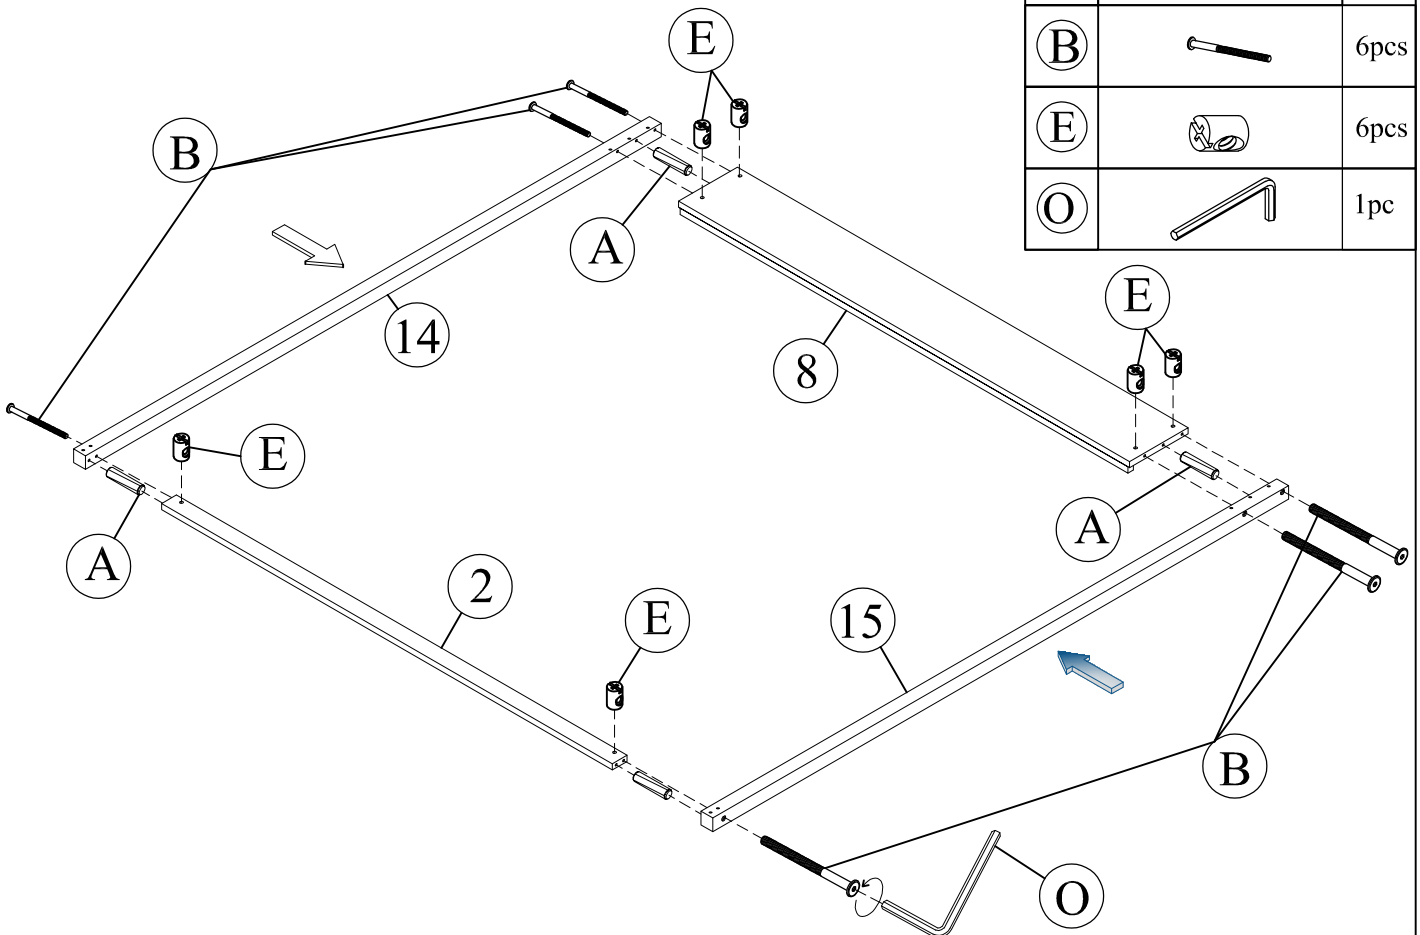

Hardware List (WF322372)

No.	OUTLOOK	DESC	QTY
(A)		Dowel Ø8*30mm	20pcs
(B)		Bolts M6*80mm	26pcs
(C)		Bolts M6*30mm	4pcs
(D)		Bolts M6*35mm	14pcs
(E)		Cross dowel M6*13mm	26pcs
(G)		Flat head screw #8*25mm	27pcs
(H)		Flat head screw #7*12mm	30pcs
(I)		Pas wood	2pcs
(K)		Led Light	1pc
(L)		Plastic brace	15pcs
(O)		Allen key 60*22*4mm	1pc
(J)		Flat head screw #8*30mm	18pcs

STEP 4.1

(J)		6pcs
-----	---	------

STEP 5

G		3pcs
---	---	------

STEP 6

A		4pcs
B		6pcs
E		6pcs
O		1pc

STEP 7

(A)		8pcs
(B)		12pcs
(E)		12pcs
(O)		1pc

STEP 8

STEP 9

STEP 10

(D)		14pcs
(O)		1pc

STEP 11

G		20pcs
C		4pcs
O		1pc

STEP 12

STEP 13