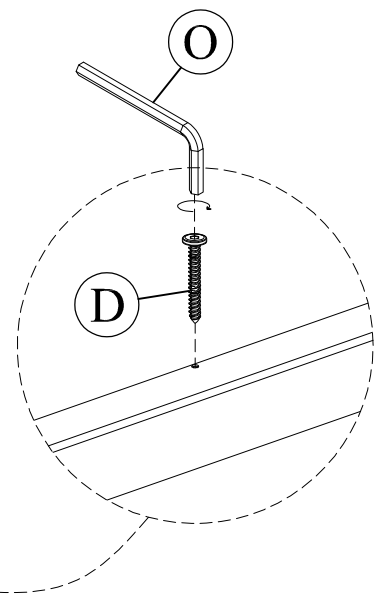

Hardware List (WF322372)

No.	OUTLOOK	DESC	QTY
(A)		Dowel Ø8*30mm	20pcs
(B)		Bolts M6*80mm	26pcs
(C)		Bolts M6*30mm	4pcs
(D)		Bolts M6*35mm	14pcs
(E)		Cross dowel M6*13mm	26pcs
(G)		Flat head screw #8*25mm	27pcs
(H)		Flat head screw #7*12mm	30pcs
(I)		Pas wood	2pcs
(K)		Led Light	1pc
(L)		Plastic brace	15pcs
(O)		Allen key 60*22*4mm	1pc
(J)		Flat head screw #8*30mm	18pcs

STEP 4.1

(J)		6pcs
-----	---	------

STEP 5

G		3pcs
---	---	------

STEP 6

A		4pcs
B		6pcs
E		6pcs
O		1pc

STEP 7

(A)		8pcs
(B)		12pcs
(E)		12pcs
(O)		1pc

STEP 8

STEP 9

STEP 10

(D)		14pcs
(O)		1pc

STEP 11

G		20pcs
C		4pcs
O		1pc

STEP 12

STEP 13

G		4pcs
I		2pcs

STEP 14

K		1pc
---	---	-----

STEP 15

(H)		30pcs
(L)		15pcs

FINAL