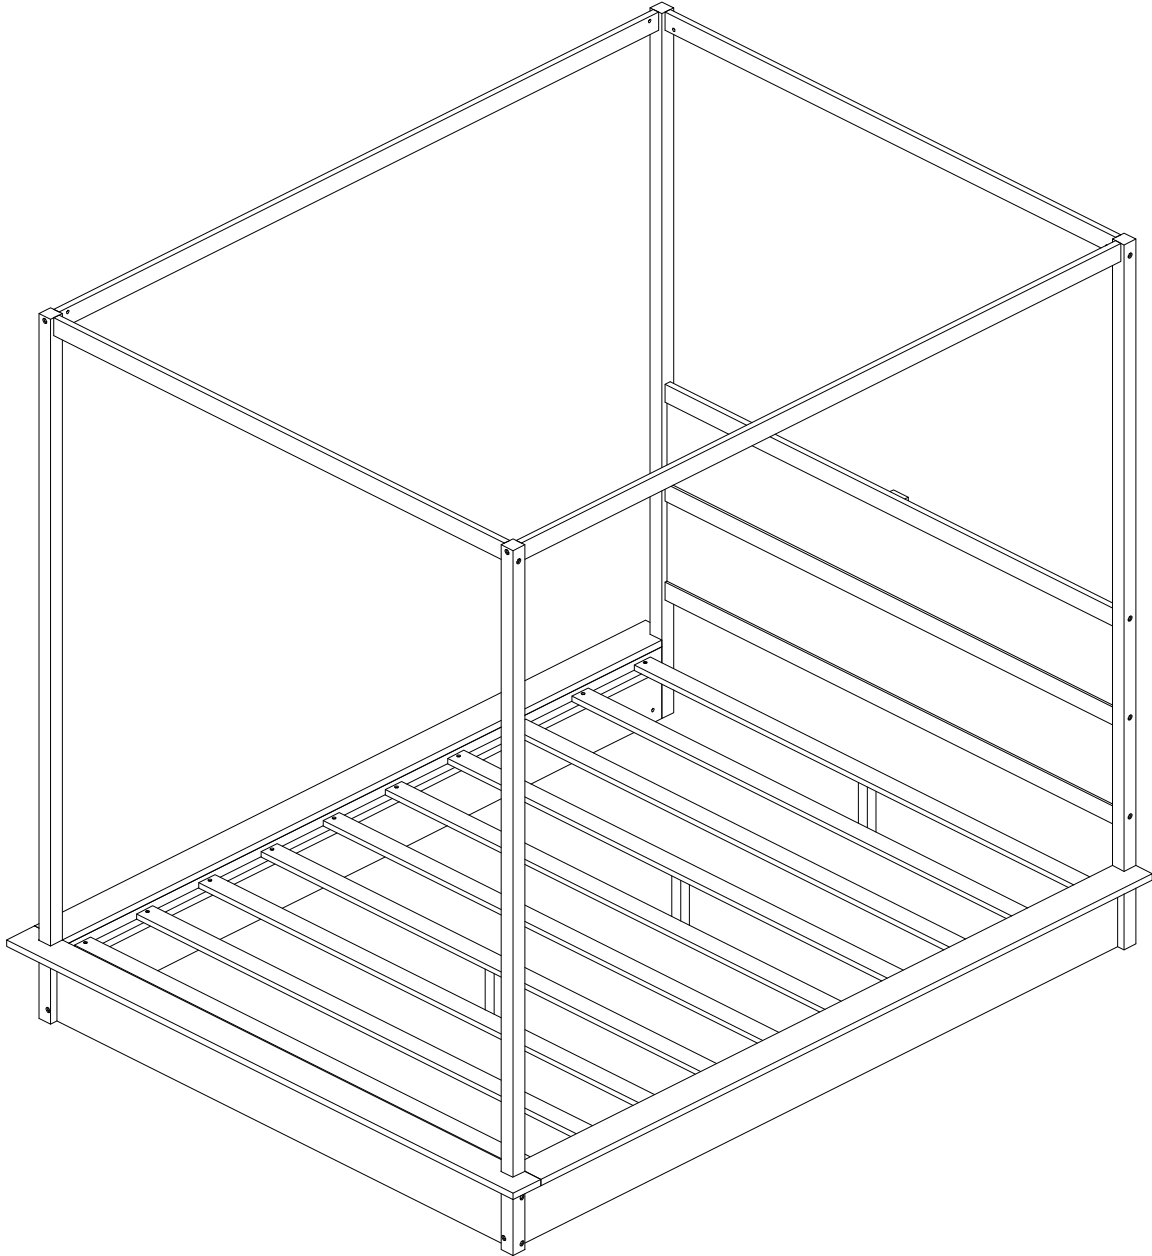

ASSEMBLY INSTRUCTION

SKU CODE: WF322371 / WF322372

Part List (WF322371)

<p>② x2</p>  <p style="text-align: center;">Top guard</p>	<p>③ x1</p>  <p style="text-align: center;">Mid guard panel</p>
<p>④ x1</p>  <p style="text-align: center;">Top guard panel</p>	<p>⑤ x1</p>  <p style="text-align: center;">Bottom guard panel</p>
<p>⑥ x2</p>  <p style="text-align: center;">Panel heaboard</p>	<p>⑦ x1</p>  <p style="text-align: center;">Connected bar</p>
<p>⑧ x1</p>  <p style="text-align: center;">Footboard</p>	<p>⑱ x6</p>  <p style="text-align: center;">Slats</p>
<p>⑲ x4</p>  <p style="text-align: center;">Support Leg</p>	<p>⑳ x4</p>  <p style="text-align: center;">Slats</p>
<p>㉒ x2</p>  <p style="text-align: center;">Wood Bar</p>	

Part List (WF322372)

<p>① x2</p>  <p>Roof rill</p>	<p>⑨ x1</p>  <p>Top Side Rail</p>
<p>⑩ x1</p>  <p>Top Side Rail</p>	<p>⑪ x1</p>  <p>Top Side Rail</p>
<p>⑫ x1</p>  <p>Back Side Rail</p>	<p>⑬ x1</p>  <p>Front Side Rail</p>
<p>⑭ x1</p>  <p>Back (left) Leg</p>	<p>⑮ x1</p>  <p>Front (left) Leg</p>
<p>⑯ x1</p>  <p>Back (right) Leg</p>	<p>⑰ x1</p>  <p>Front (right) Leg</p>
<p>⑳ x4</p>  <p>Wood Bar</p>	

Hardware List (WF322372)

No.	OUTLOOK	DESC	QTY
(A)		Dowel Ø8*30mm	20pcs
(B)		Bolts M6*80mm	26pcs
(C)		Bolts M6*30mm	4pcs
(D)		Bolts M6*35mm	14pcs
(E)		Cross dowel M6*13mm	26pcs
(G)		Flat head screw #8*25mm	27pcs
(H)		Flat head screw #7*12mm	30pcs
(I)		Pas wood	2pcs
(K)		Led Light	1pc
(L)		Plastic brace	15pcs
(O)		Allen key 60*22*4mm	1pc
(J)		Flat head screw #8*30mm	18pcs