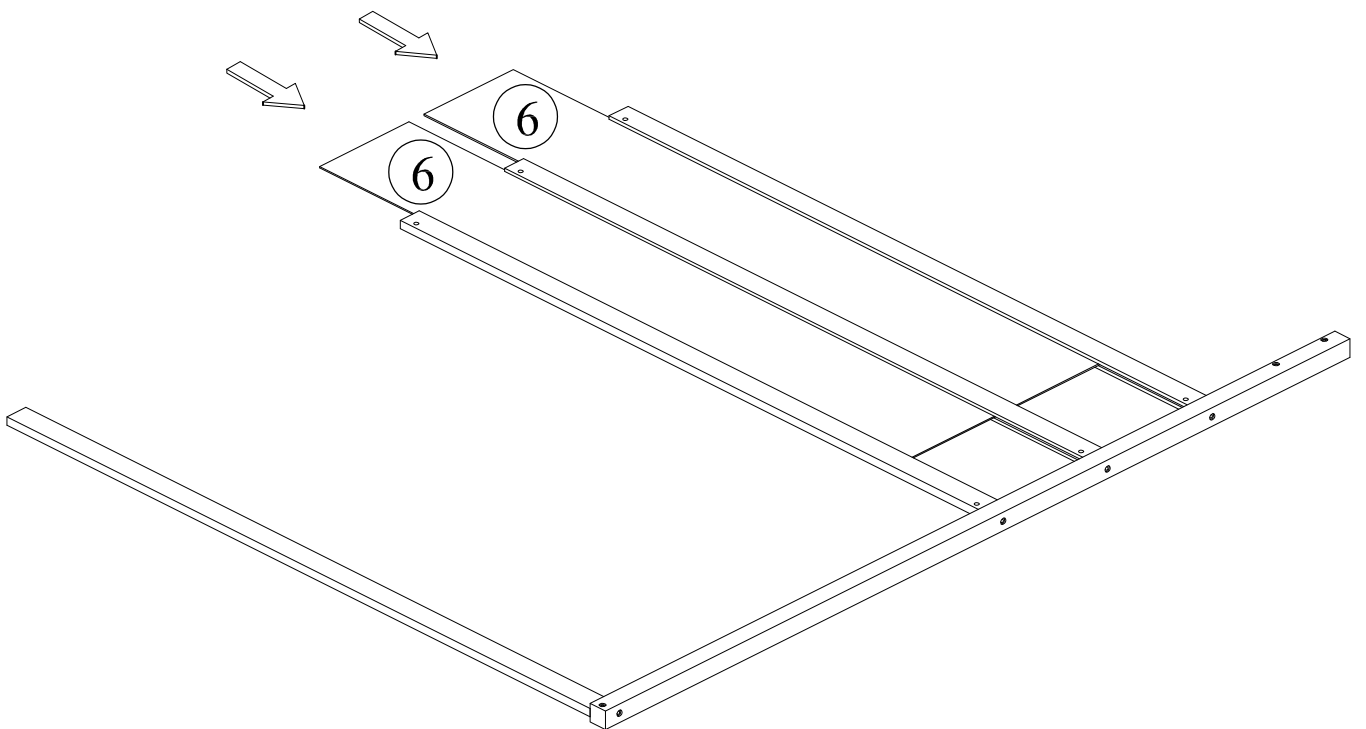

Hardware List (WF322372)

No.	OUTLOOK	DESC	QTY
(A)		Dowel Ø8*30mm	20pcs
(B)		Bolts M6*80mm	26pcs
(C)		Bolts M6*30mm	4pcs
(D)		Bolts M6*35mm	14pcs
(E)		Cross dowel M6*13mm	26pcs
(G)		Flat head screw #8*25mm	27pcs
(H)		Flat head screw #7*12mm	30pcs
(I)		Pas wood	2pcs
(K)		Led Light	1pc
(L)		Plastic brace	15pcs
(O)		Allen key 60*22*4mm	1pc
(J)		Flat head screw #8*30mm	18pcs

ASSEMBLY TOOLS REQUIRED (NOT INCLUDED)

STEP 1

(A)		4pcs
(B)		4pcs
(E)		4pcs
(O)		1pc

STEP 2

STEP 3

(A)		4pcs
(B)		4pcs
(E)		4pcs
(O)		1pc

STEP 4

(J)		12pcs
-----	---	-------

STEP 4.1

(J)		6pcs
-----	---	------

STEP 5

G		3pcs
---	---	------

STEP 6

A		4pcs
B		6pcs
E		6pcs
O		1pc

STEP 7

(A)		8pcs
(B)		12pcs
(E)		12pcs
(O)		1pc