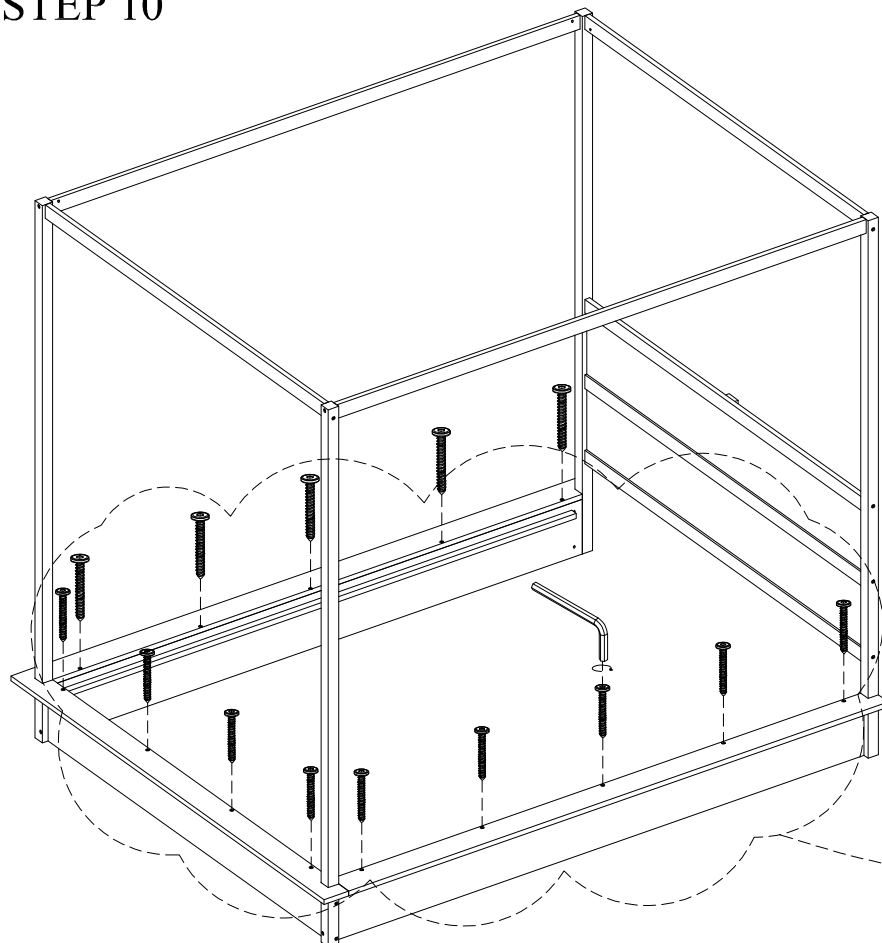

STEP 9

STEP 10

(D)		14pcs
(O)		1pc