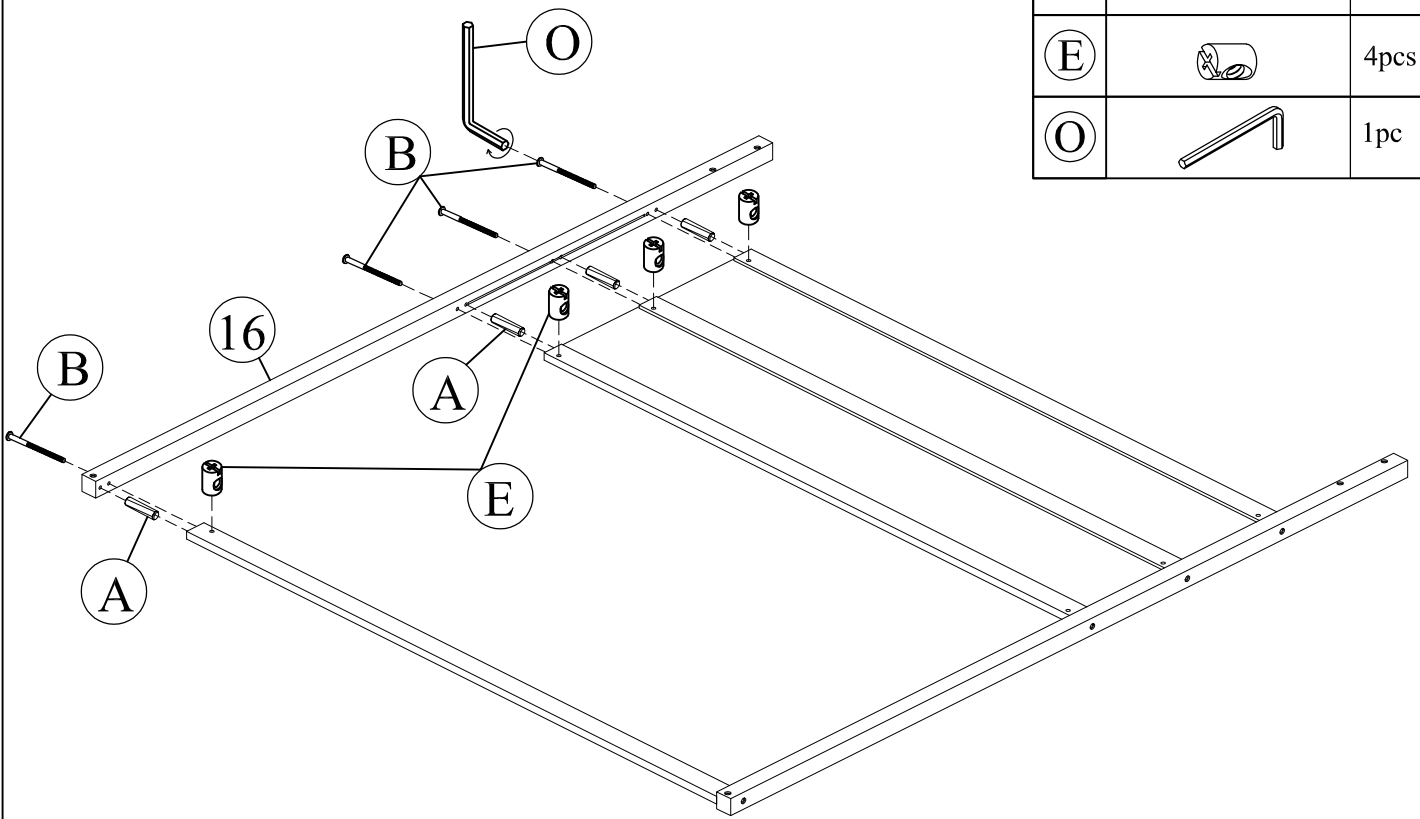

Hardware List (WF322372)

No.	OUTLOOK	DESC	QTY
(A)		Dowel Ø8*30mm	20pcs
(B)		Bolts M6*80mm	26pcs
(C)		Bolts M6*30mm	4pcs
(D)		Bolts M6*35mm	14pcs
(E)		Cross dowel M6*13mm	26pcs
(G)		Flat head screw #8*25mm	27pcs
(H)		Flat head screw #7*12mm	30pcs
(I)		Pas wood	2pcs
(K)		Led Light	1pc
(L)		Plastic brace	15pcs
(O)		Allen key 60*22*4mm	1pc
(J)		Flat head screw #8*30mm	18pcs

ASSEMBLY TOOLS REQUIRED (NOT INCLUDED)

STEP 1

(A)		4pcs
(B)		4pcs
(E)		4pcs
(O)		1pc

STEP 2

STEP 3

(A)		4pcs
(B)		4pcs
(E)		4pcs
(O)		1pc

STEP 4

(J)		12pcs
-----	---	-------

STEP 4.1

(J)		6pcs
-----	---	------

STEP 5

G		3pcs
---	---	------

STEP 6

A		4pcs
B		6pcs
E		6pcs
O		1pc

STEP 7

(A)		8pcs
(B)		12pcs
(E)		12pcs
(O)		1pc