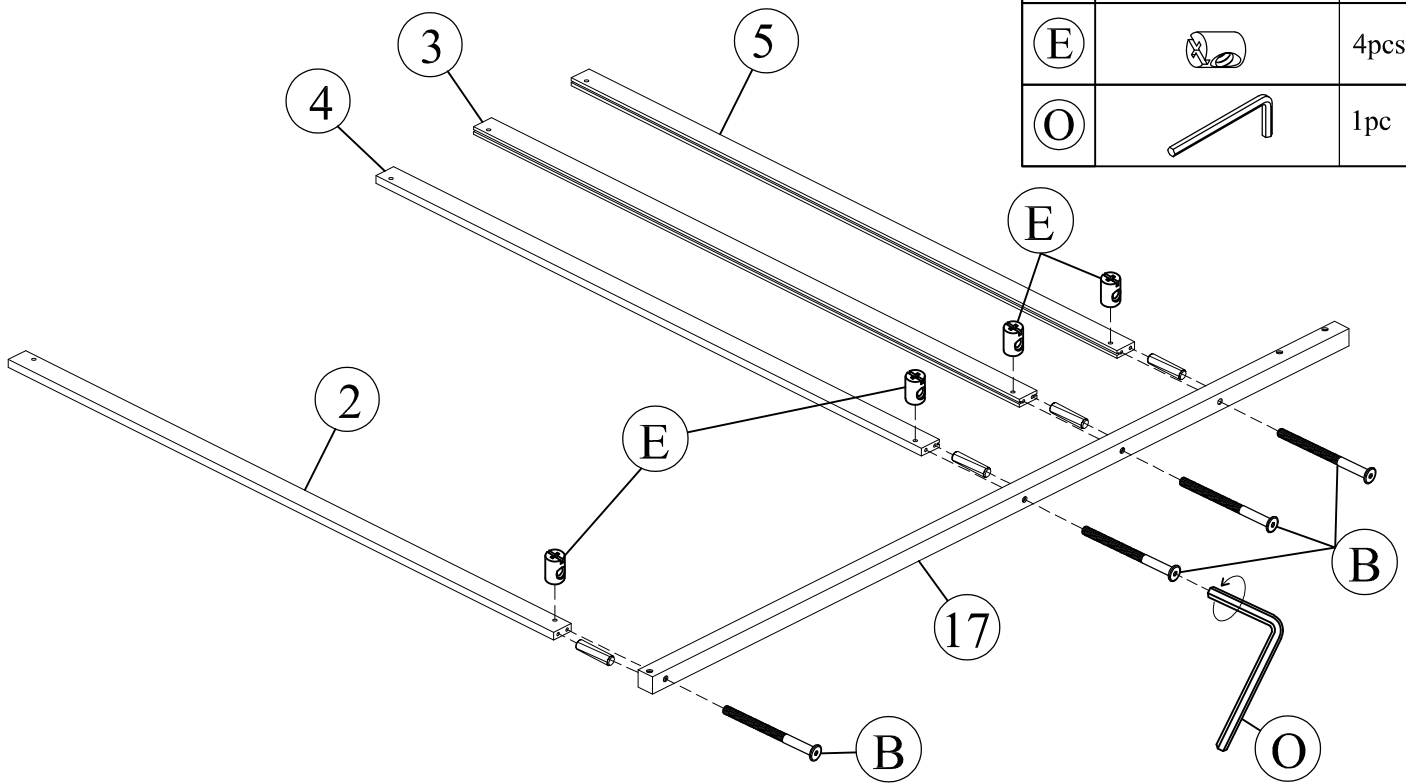

ASSEMBLY INSTRUCTION

SKU CODE: WF322371 / WF322372

Part List (WF322371)

<p>② x2</p>  <p style="text-align: center;">Top guard</p>	<p>③ x1</p>  <p style="text-align: center;">Mid guard panel</p>
<p>④ x1</p>  <p style="text-align: center;">Top guard panel</p>	<p>⑤ x1</p>  <p style="text-align: center;">Bottom guard panel</p>
<p>⑥ x2</p>  <p style="text-align: center;">Panel heaboard</p>	<p>⑦ x1</p>  <p style="text-align: center;">Connected bar</p>
<p>⑧ x1</p>  <p style="text-align: center;">Footboard</p>	<p>⑱ x6</p>  <p style="text-align: center;">Slats</p>
<p>⑲ x4</p>  <p style="text-align: center;">Support Leg</p>	<p>⑳ x4</p>  <p style="text-align: center;">Slats</p>
<p>㉒ x2</p>  <p style="text-align: center;">Wood Bar</p>	

Part List (WF322372)

<p>① x2</p>  <p>Roof rill</p>	<p>⑨ x1</p>  <p>Top Side Rail</p>
<p>⑩ x1</p>  <p>Top Side Rail</p>	<p>⑪ x1</p>  <p>Top Side Rail</p>
<p>⑫ x1</p>  <p>Back Side Rail</p>	<p>⑬ x1</p>  <p>Front Side Rail</p>
<p>⑭ x1</p>  <p>Back (left) Leg</p>	<p>⑮ x1</p>  <p>Front (left) Leg</p>
<p>⑯ x1</p>  <p>Back (right) Leg</p>	<p>⑰ x1</p>  <p>Front (right) Leg</p>
<p>⑳ x4</p>  <p>Wood Bar</p>	

Hardware List (WF322372)

No.	OUTLOOK	DESC	QTY
(A)		Dowel Ø8*30mm	20pcs
(B)		Bolts M6*80mm	26pcs
(C)		Bolts M6*30mm	4pcs
(D)		Bolts M6*35mm	14pcs
(E)		Cross dowel M6*13mm	26pcs
(G)		Flat head screw #8*25mm	27pcs
(H)		Flat head screw #7*12mm	30pcs
(I)		Pas wood	2pcs
(K)		Led Light	1pc
(L)		Plastic brace	15pcs
(O)		Allen key 60*22*4mm	1pc
(J)		Flat head screw #8*30mm	18pcs

ASSEMBLY TOOLS REQUIRED (NOT INCLUDED)

STEP 1

(A)		4pcs
(B)		4pcs
(E)		4pcs
(O)		1pc

STEP 2

STEP 3

(A)		4pcs
(B)		4pcs
(E)		4pcs
(O)		1pc

STEP 4

(J)		12pcs
-----	---	-------