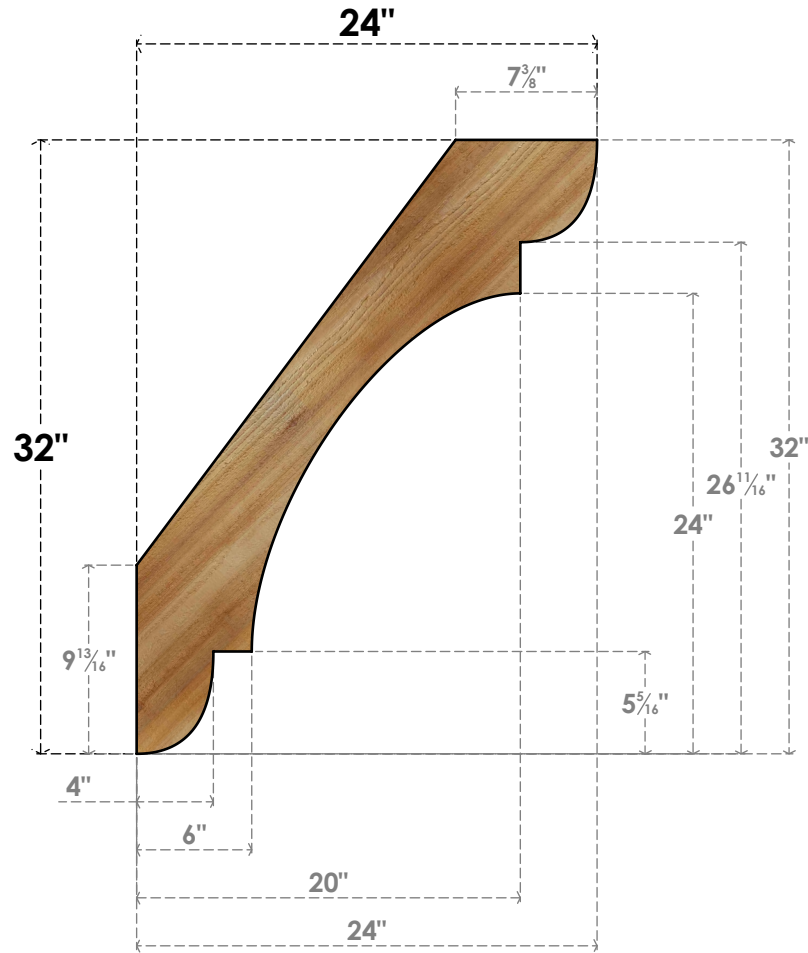

BRC06X24X32OLY00RWR

6"W X 24"D X 32"H OLYMPIC ROUGH SAWN BRACE, WESTERN RED CEDAR

SIDE

FRONT

EKENA MILLWORK
 2300 WEST MAIN ST.
 CLARKSVILLE, TX 75426
 TOLL FREE: 866-607-0453
 WWW.EKENAMILLWORK.COM

NOTES

1. INSTALLATION TO BE COMPLETED IN ACCORDANCE WITH MANUFACTURER'S SPECIFICATIONS.
2. DRAWING MAY NOT BE TO SCALE
3. THIS DRAWING IS INTENDED FOR DESIGN AND PLANNING PURPOSES ONLY.
4. ALL INFORMATION CONTAINED HEREIN WAS CURRENT AT THE TIME OF DEVELOPMENT BUT MUST BE REVIEWED AND APPROVED BY THE PRODUCT MANUFACTURER TO BE CONSIDERED ACCURATE.
5. PRODUCTS ARE NOT KILN DRIED. THIS ITEM IS UNIQUE AND WILL CONTAIN THE NATURAL VARIATIONS THAT THE WOOD SPECIES OFFERS. THIS MAY RESULT IN VARIATIONS UP TO 1/4"