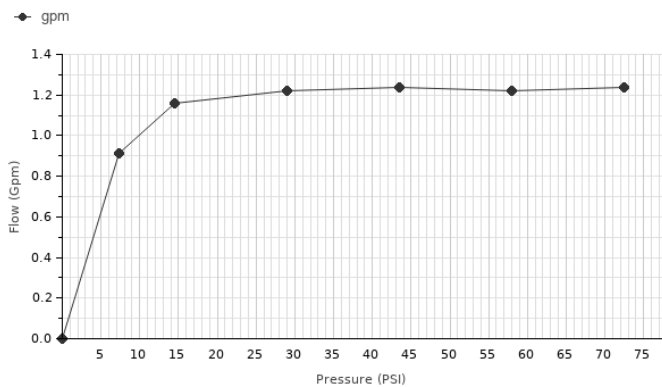

Description

- Single control lavatory faucet
- Without pop-up drain
- 4 5/16" spout reach
- Ø1" ceramic cartridge
- Plus aerator
- Flow rate 1.2 gpm@60psi
- Flexible connections for easy installation

Finish

chrome
100141279

Certifications and quality characteristics

Flow rate diagramme

Pressure (psi)	0	7.25	14.5	29.01	43.51	58.02	72.52
Flow - gpm	0	0.91	1.16	1.22	1.24	1.22	1.24

Technical drawing

Dimensions in inches