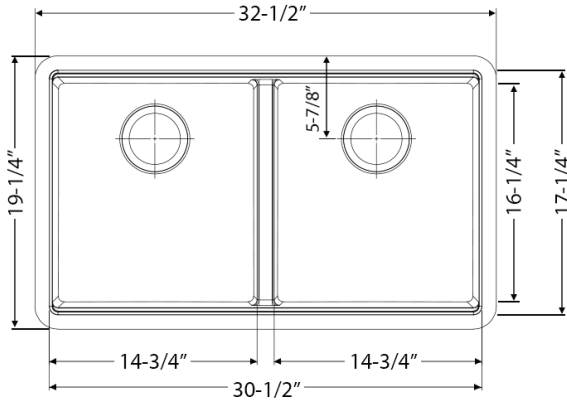

COLOR OPTIONS

BK: Midnight Black

WH: Arctic White

IN THE BOX

Mounting Clips
[RVA11059]

Cut-out
Template

NOMINAL DIMENSIONS

Exterior: 32-1/2" (wide) x 19-1/4" (front-to-back)
Interior Bowl: 14-3/4" x 16-1/4" (left), 14-3/4" x 16-1/4" (right)
Bowl Depth: 9"
Minimum Cabinet Size: 36" wide
Drain Hole Size: 3 1/2"

Folding Rack
[RVA1394]

Basket Strainer
[RVA1038BL/WH/GR]

Deep Basket
Disposal Flange
[RVA1049ST/BL/GG]

Deep Basket
Disposal Flange/Stopper
[RVA1052ST/BL/GG]

Drain Cover
[RVA1034BK/WH]

DIMENSIONS

cUPC certified by IAPMO
to meet US and Canada
plumbing standards.