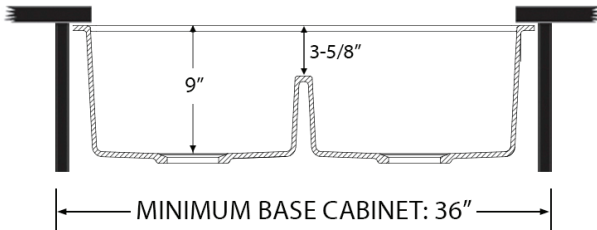

COLOR OPTIONS

BK: Midnight Black

WH: Arctic White

IN THE BOX

Mounting Clips
[RVA11059]

Cut-out
Template

NOMINAL DIMENSIONS

Exterior: 32-1/2" (wide) x 19-1/4" (front-to-back)
Interior Bowl: 14-3/4" x 16-1/4" (left), 14-3/4" x 16-1/4" (right)
Bowl Depth: 9"
Minimum Cabinet Size: 36" wide
Drain Hole Size: 3 1/2"

Folding Rack
[RVA1394]

Basket Strainer
[RVA1038BL/WH/GR]

Deep Basket
Disposal Flange
[RVA1049ST/BL/GG]

Deep Basket
Disposal Flange/Stopper
[RVA1052ST/BL/GG]

Drain Cover
[RVA1034BK/WH]

DIMENSIONS

cUPC certified by IAPMO
to meet US and Canada
plumbing standards.