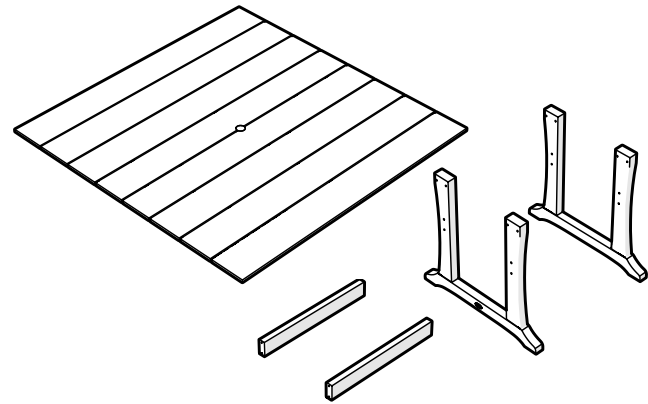

TOOLS

3/8" wrench
(not included)

4mm T-handle
hex key (included)

PARTS

A x 8

3" Screw — HHW14X3

B x 8

3" Screw — H.27X3