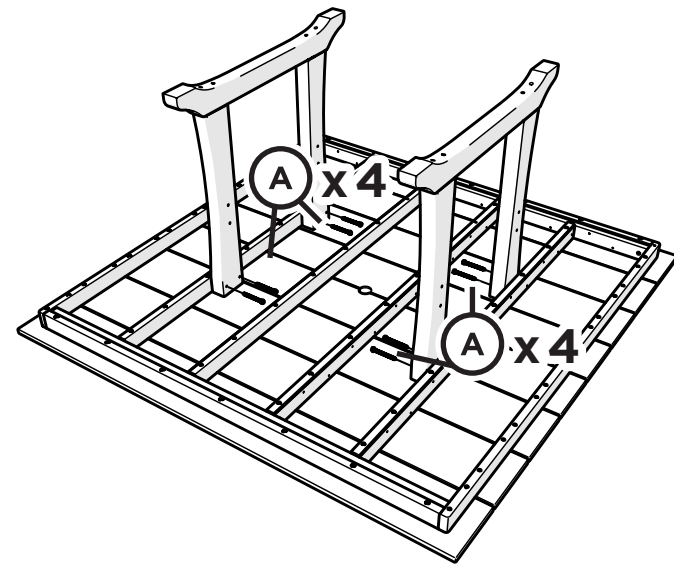

TOOLS

PARTS

A x 8

B x 8

1

2

Removable
table plug

Something missing?
Call (833) 665-6300

POLYWOOD