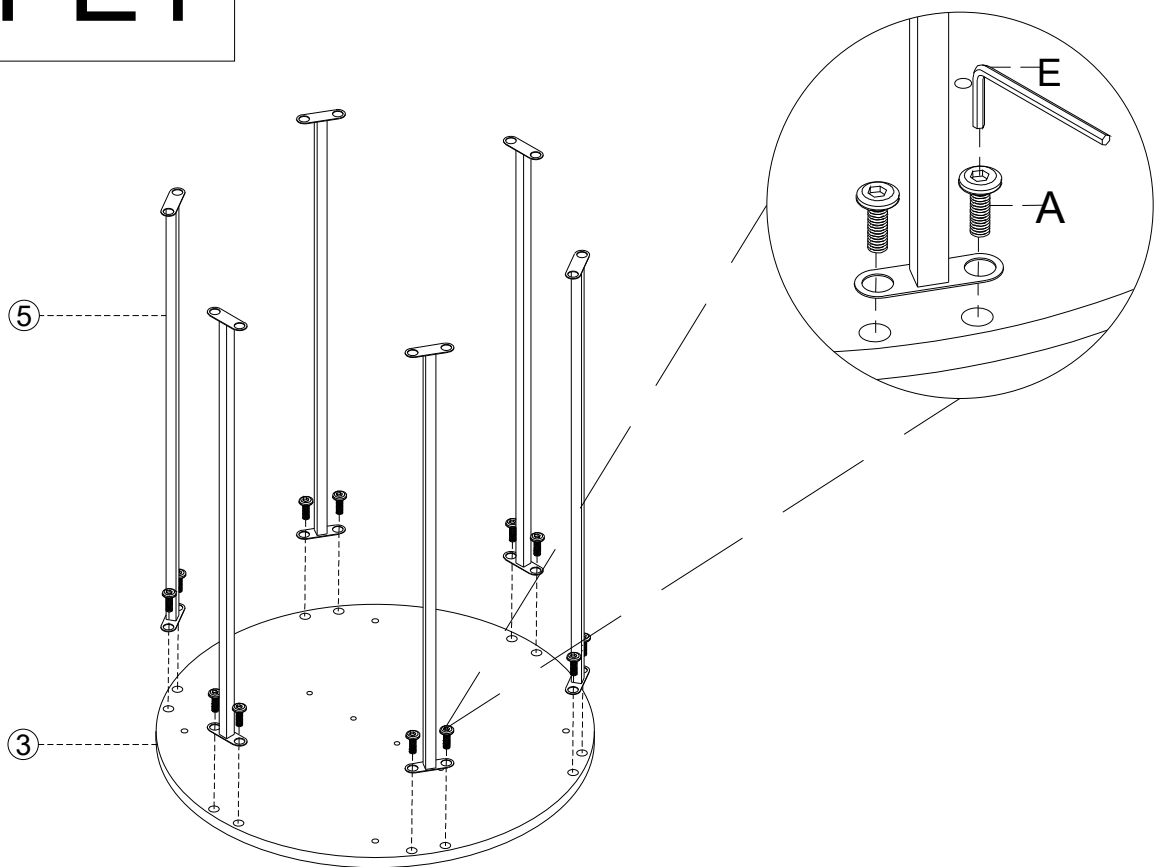

USAGE AND SAFETY INSTRUCTION

- Please read the following instructions carefully and use the product in accordance with the manual.
- Keep the instruction well. Please give the product along with the installation and operating Instructions, if it is for other people to use.
- The warnings, cautions, and instructions listed in this manual may not cover all possible situations that may arise when using the product. Please contact us if you need further information or help.
- This product is not a climbing frame for children's play, which could result in injury. Please do not leave children unattended.
- Check the item for possible damages before use. Do not use it if it is bent, cracked, or damaged.
- Improper loading can cause a tilt of the item.
- The normal functioning of the product can be guaranteed when it is in a vertical and horizontal position. Please always position the product on a level surface.
- Do not place the product near the fire or heat sources! Caution Fire Hazard.
- Be careful of your hands when setting up! We recommend wearing protective gloves for assembly.
- Do not use corrosive cleaners for cleaning!
- It is important that any product which is assembled using any kind of screw is re-tightened 2 weeks after assembly, and once every 3 months - in order to assure stability through-out the lifespan of the product.

①	X1	②	X1	③	X1	④	X1	⑤	X6	⑥	X2	⑦	X2	
														
A	X24	B	X16	C	X16	D	X12	E	X1					
	M8x16mm		M8x30mm											

STPE1

③	X1	⑤	X6	A	X24	E	X1
				M8x16mm			

STPE2

④	X1	A	X24	E	X1
			M8x16mm		

STPE3

①	X1	②	X1	③	X1	④	X1	⑤	X2	B	X16	C	X16	D	X12	E	X1

STPE4

⑥	X2