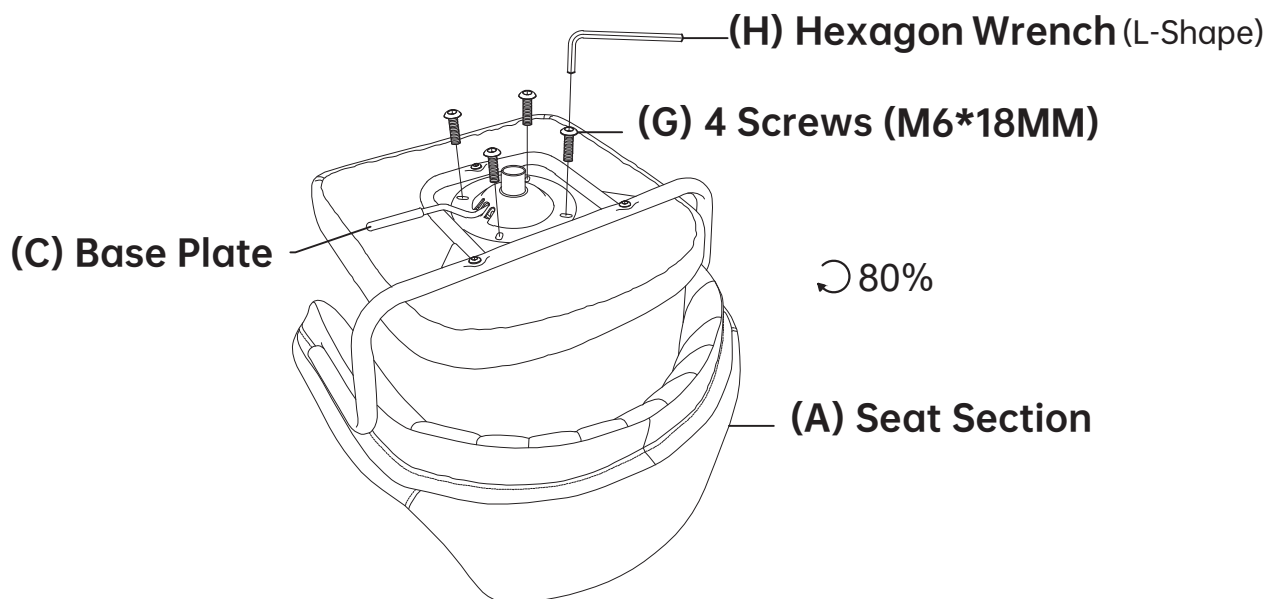

Product Overview

Accessories List

<p>(A) Seat Section</p> 	<p>(B) Five-Star Foot</p> 	<p>(C) Base Plate</p> 	<p>(D) Air Rod</p> 
<p>(E) Central Base Buckle</p> 	<p>(F) Castor ×5</p> 	<p>(G) 4 Screws (M6*18MM)</p> 	<p>(H) Hexagon Wrench (L-Shape)</p> 

Assembly Instruction

STEP 1

Insert (F) 5 Castors into (B) Five-Star Foot. Put (D) Air Rod through (E) Central Base Buckle into the hole of Central Base Tube as shown.

STEP 2

Lock the screw 80% at first.

Assembly Instruction