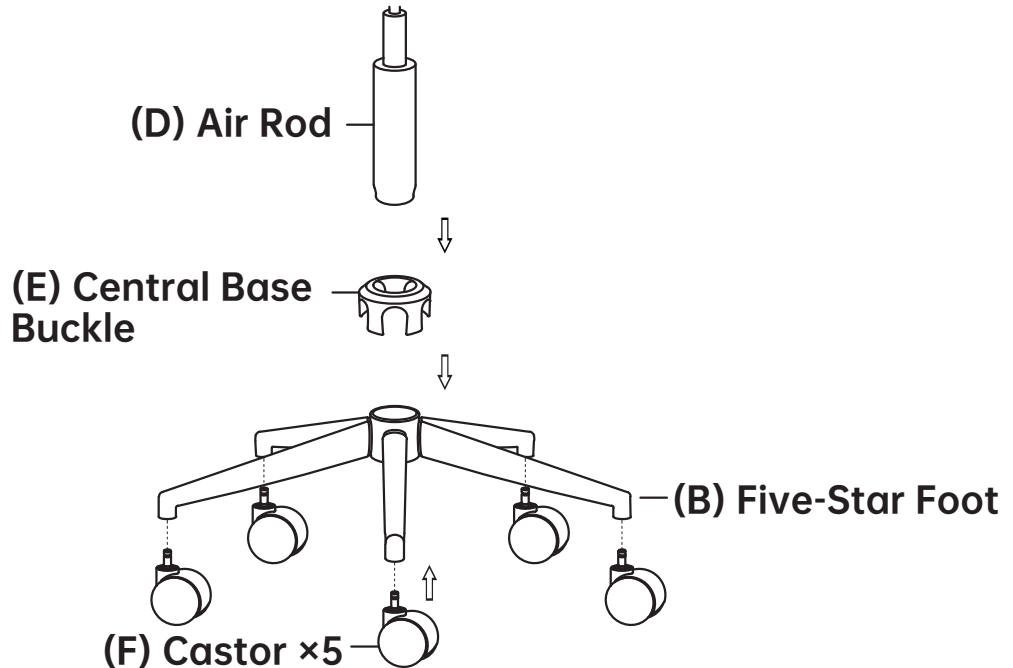

Product Overview

Accessories List

<p>(A) Seat Section</p> 	<p>(B) Five-Star Foot</p> 	<p>(C) Base Plate</p> 	<p>(D) Air Rod</p> 
<p>(E) Central Base Buckle</p> 	<p>(F) Castor ×5</p> 	<p>(G) 4 Screws (M6*18MM)</p> 	<p>(H) Hexagon Wrench (L-Shape)</p> 

Assembly Instruction

STEP 1

Insert (F) 5 Castors into (B) Five-Star Foot. Put (D) Air Rod through (E) Central Base Buckle into the hole of Central Base Tube as shown.

STEP 2

Lock the screw 80% at first.

Assembly Instruction