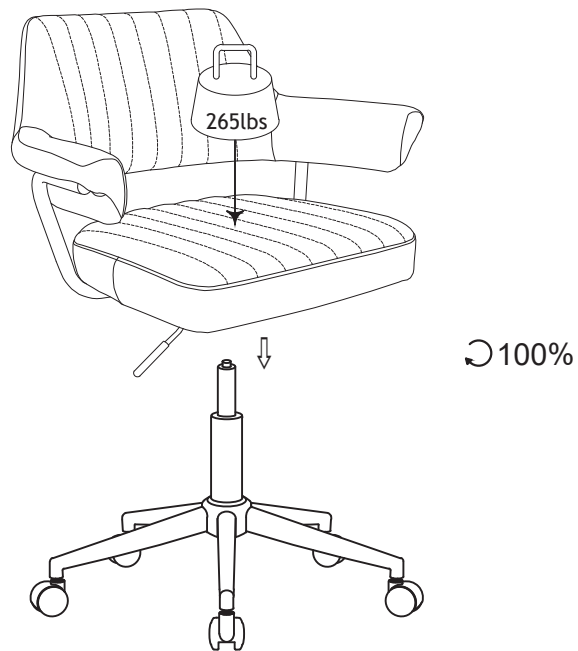

Assembly Instruction

STEP 3

265LBS or adult seat in chair, make sure the chair is balance then tighten all the screws.