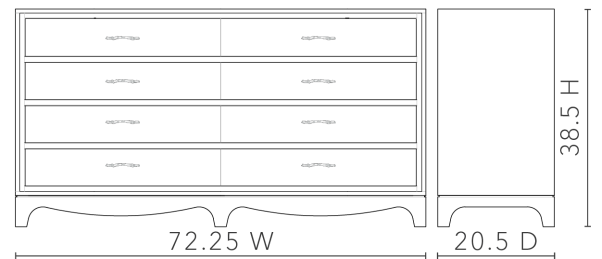

### BAR-250-6328-894

- 72.25W x 20.5D x 38.5H
- Clear Lacquered Grasscloth
- Satin Bronze Finished Cast Metal
- Finished Back, Soft Close Undermount Glides

Sand  
White

Denim  
Mist

VILLA & HOUSE