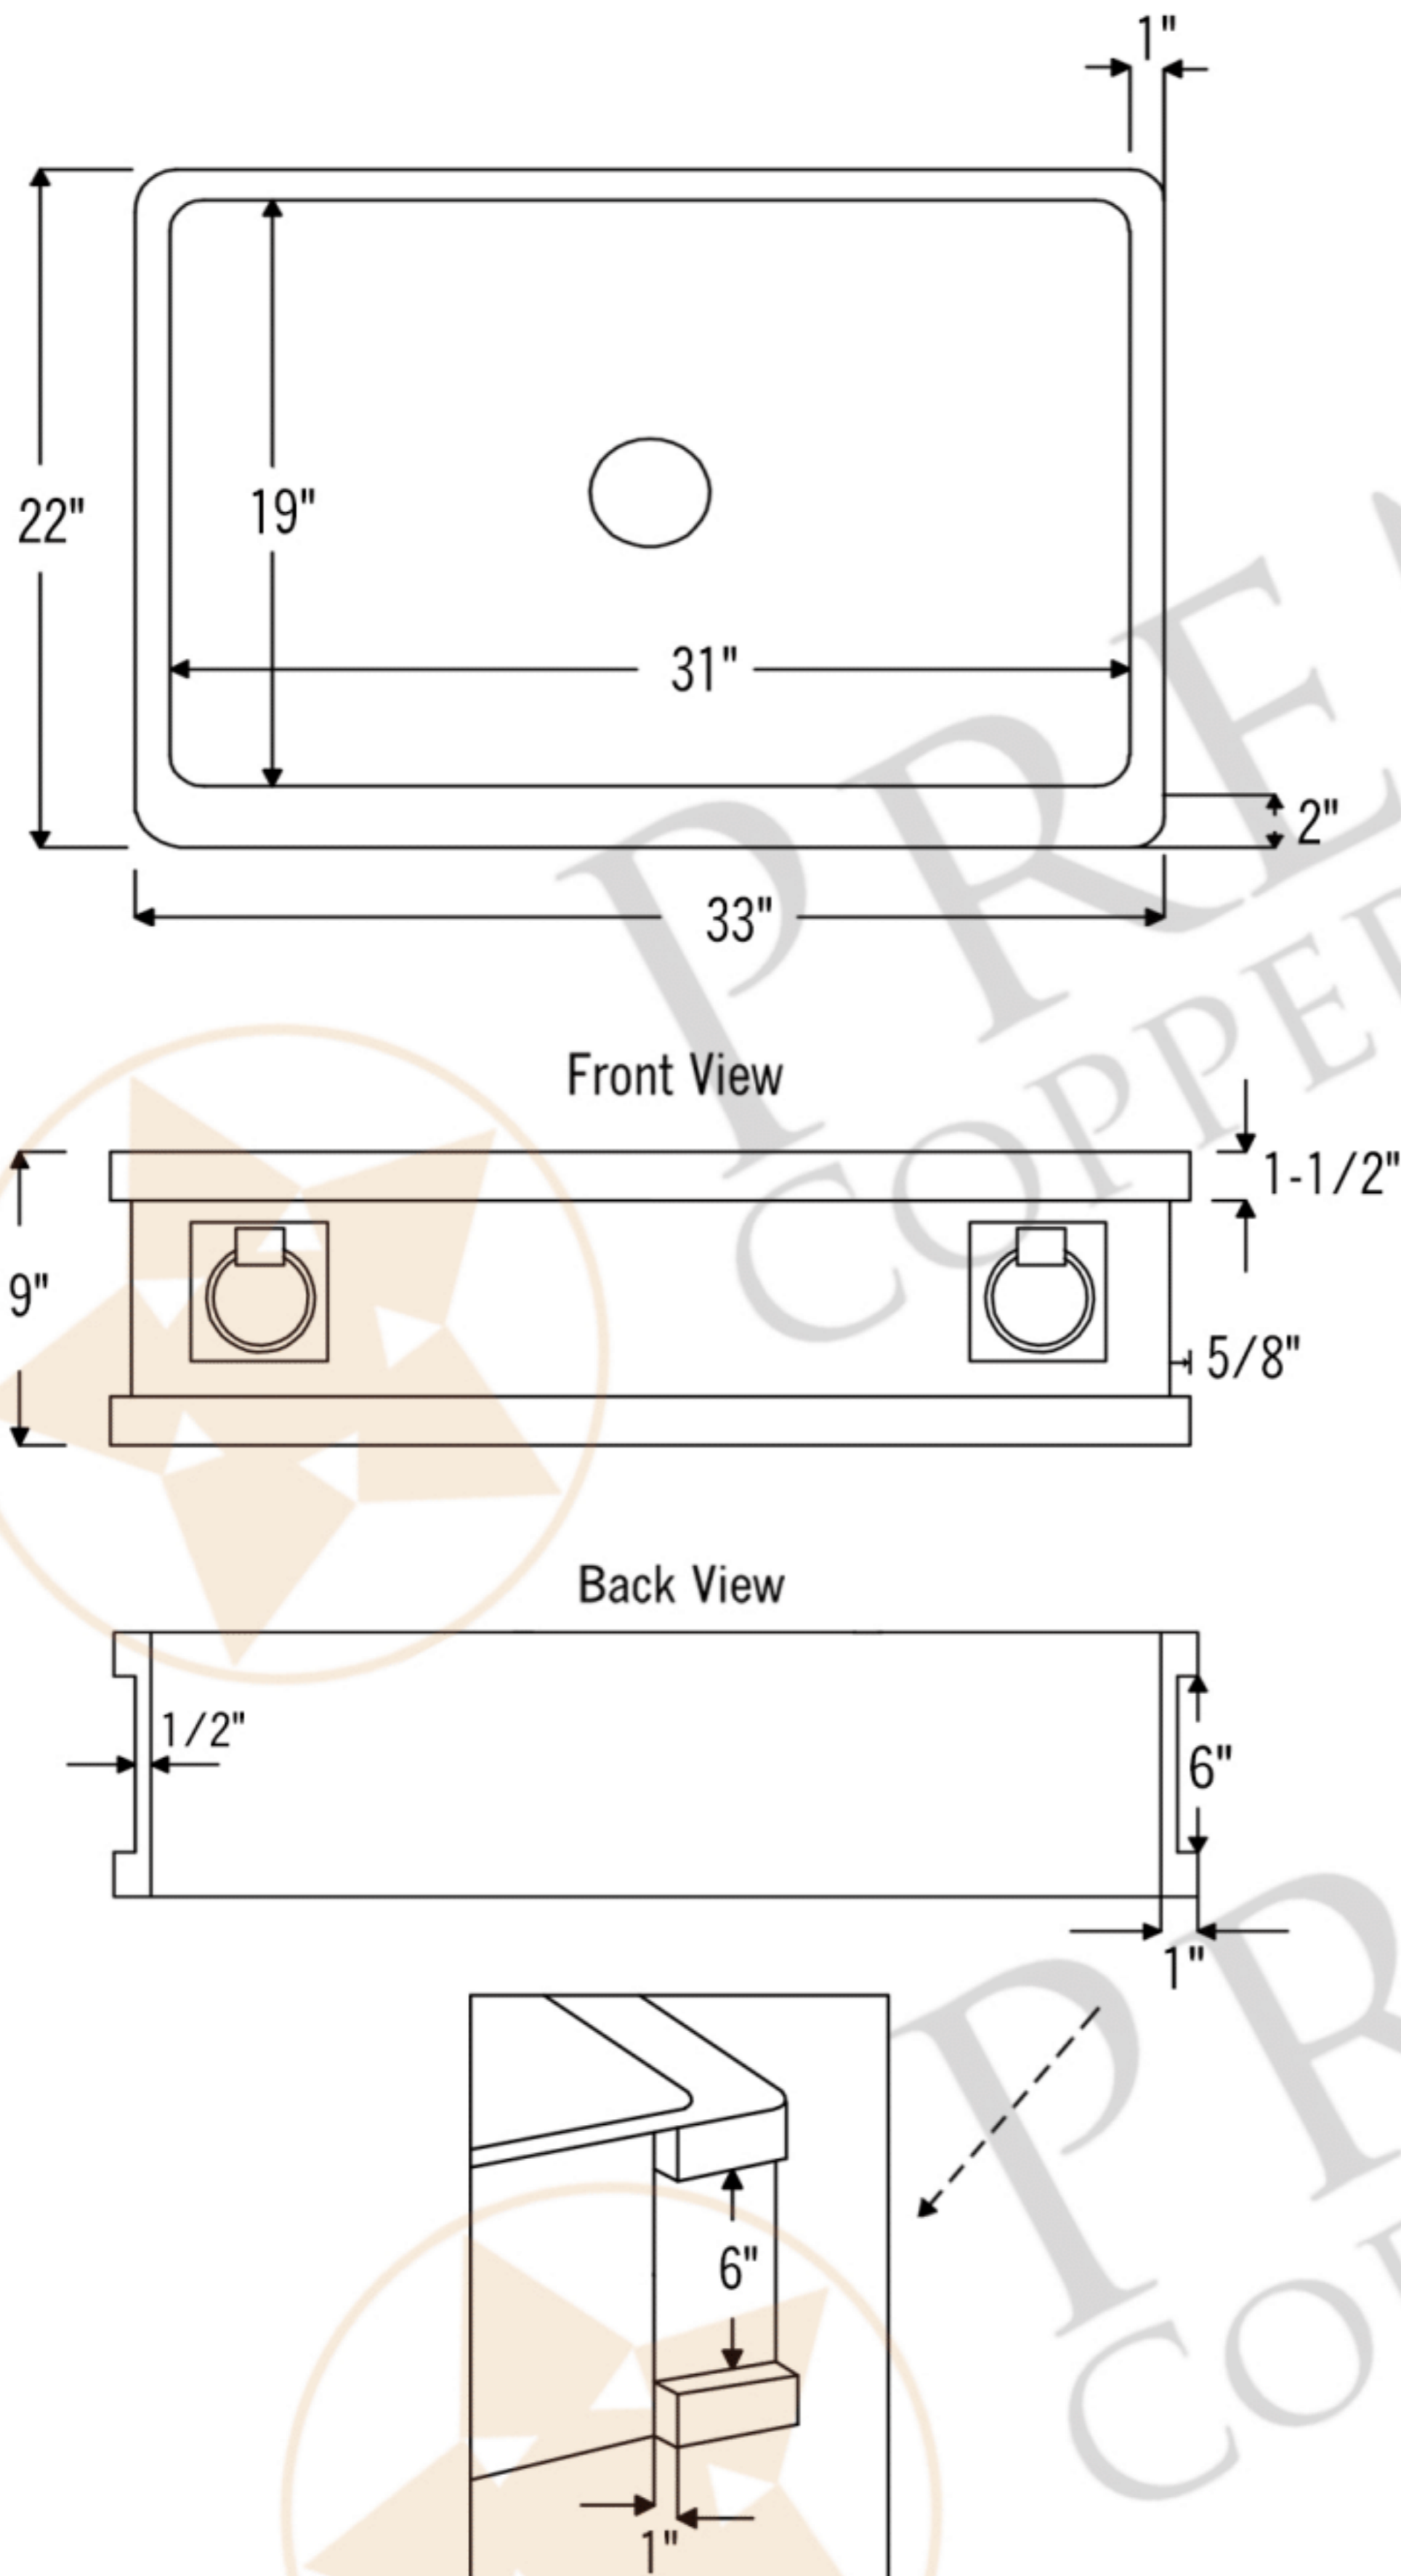

PREMIER
COPPER PRODUCTS

MODEL NUMBER: KASDB33229R

- * Description: 33" Hammered Copper Kitchen Apron Single Basin Sink with Rings
- * Outer Dimension: 33" x 22" x 9"
- * Inner Dimension: 31" x 19" x 9"
- * Rim: Back, Left, Right - 1" / Front - 2"
- * Drain Opening: 3.5"
- * Finish: Oil Rubbed Bronze
- * Design: Apron Front Rings
- * Gauge: 14

CODE/STANDARD COMPLIANCE

* IAPMO/cUPC LISTED

THIS PRODUCT IS HAND CRAFTED, SMALL VARIANCES IN COLOR AND SIZE MAY OCCUR.
DO NOT MAKE ANY INSTALLATION CUTS UNTIL YOU RECEIVE YOUR ITEM(S).