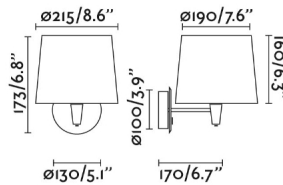

### General characteristics

Fixation	Wall
voltage	120V
Hertz	60Hz
Max. Power	15W