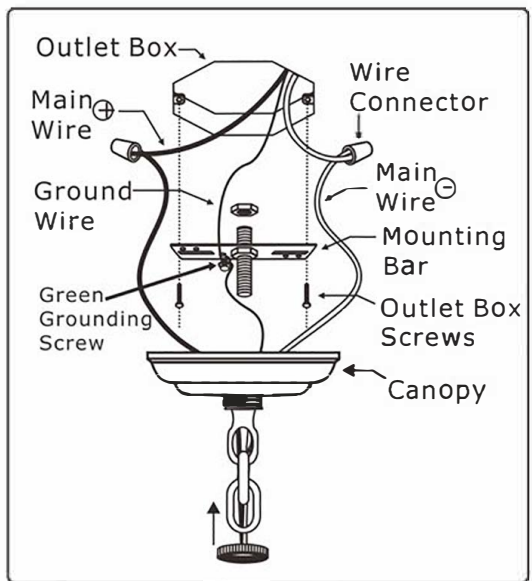

# ASSEMBLY AND DRESSING INSTRUCTIONS

**WARNING:**

Electrical Danger      Turn Power Off

All electrical components must be installed by a licensed electrician in accordance with the National Electric Code and the appropriate local electrical codes.

You will need  
5 Candelabra bulbs.  
40 Watts Recommended.  
60 Watts Max.  
Bulb not included.

- A =  (14mm+50mm) x 15sets
- B =  (14mm x 3pcs + 50mm) x 5sets
- C =  (Square + 14mm + 63mm) x 5sets
- D =  (14mm + Square + 14mm + 63mm) x 5sets
- E =  (14mm x 9pcs) x 10sets
- F =  (14mm x 15pcs + 50mm Ball) x 1set