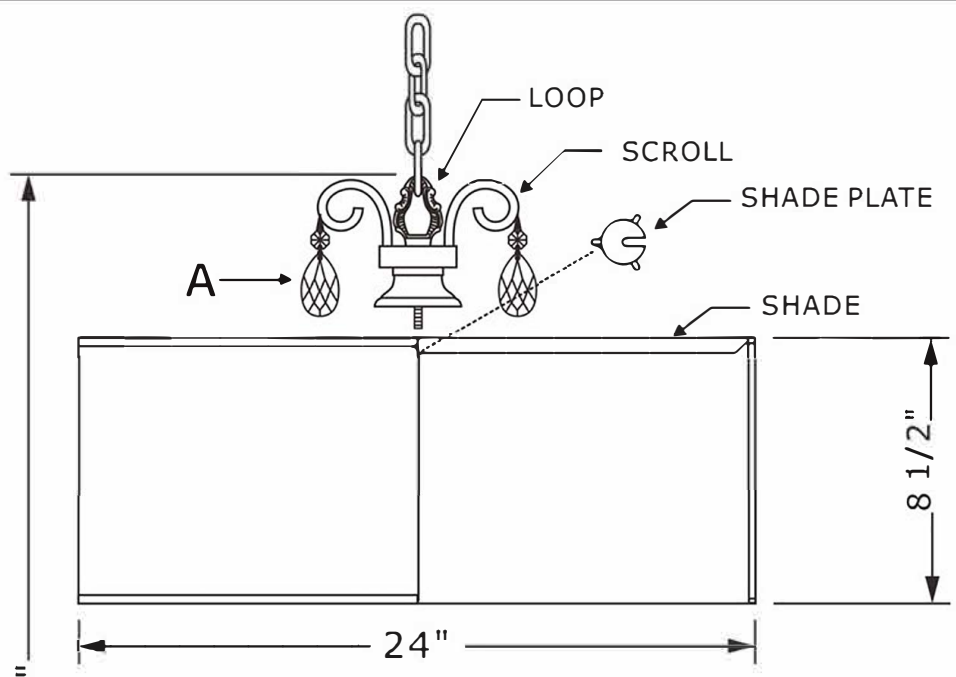

# ASSEMBLY AND DRESSING INSTRUCTIONS

**WARNING:**

Electrical Danger      Turn Power Off

All electrical components must be installed by a licensed electrician in accordance with the National Electric Code and the appropriate local electrical codes.

You will need  
5 Candelabra bulbs.  
40 Watts Recommended.  
60 Watts Max.  
Bulb not included.

- A =  (14mm+50mm) x 15sets
- B =  (14mm x 3pcs + 50mm) x 5sets
- C =  (Square + 14mm + 63mm) x 5sets
- D =  (14mm + Square + 14mm + 63mm) x 5sets
- E =  (14mm x 9pcs) x 10sets
- F =  (14mm x 15pcs + 50mm Ball) x 1set