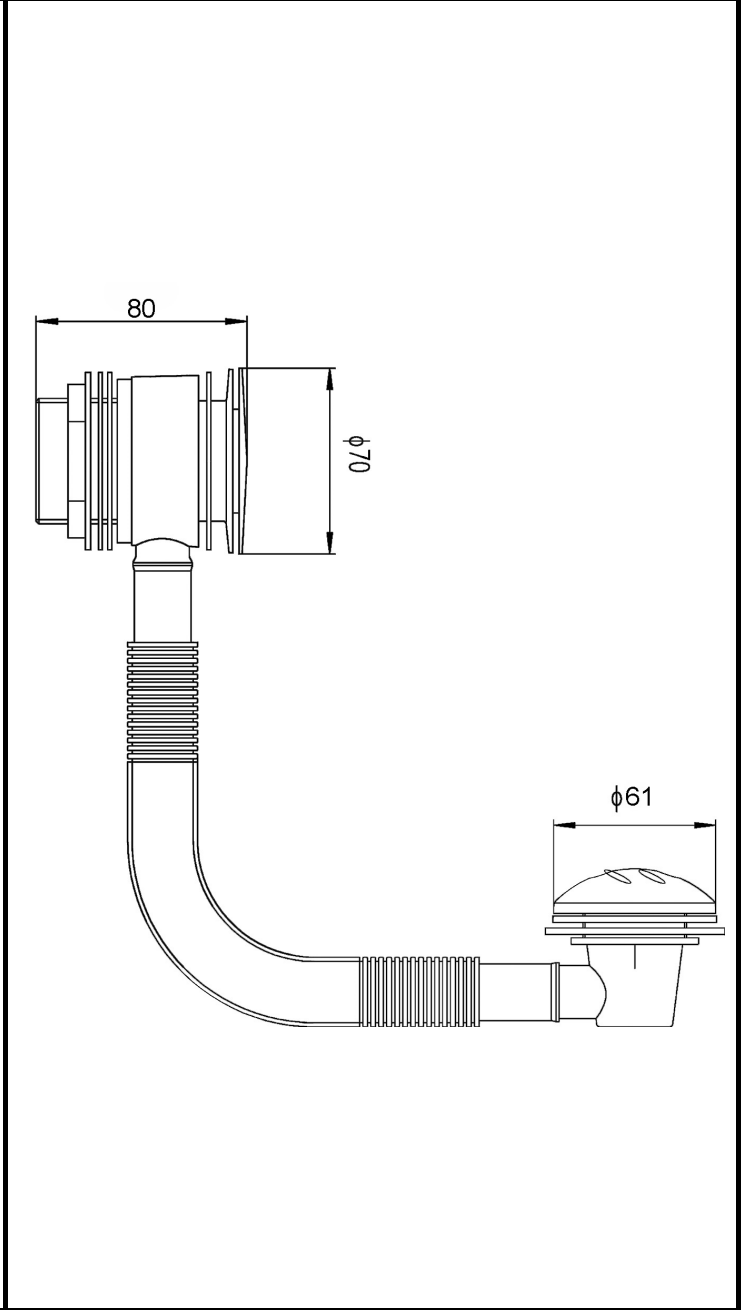

CUSTOMER DATA SHEET - WASTES & EXTRAS

DESCRIPTION: Push Button Bath Waste & Overflow

PRODUCT DIMENSIONS				
Height (mm)	Width (mm)	Length (mm)	Depth (mm)	Nett Wgt Kg
70	70		80	0.5

PACKAGING DIMENSIONS			
Height (mm)	Width (mm)	Depth (mm)	Gross Wgt Kg
205	135	80	0.68

PACKAGING DATA			
Box Colour	White Cardboard Box		
Box Qty	1	Label Colour	White Label
Label Size	100 x 50	Label Qty	2

OUTER BOX DIMENSIONS (If Applicable)				
Height (mm)	Width (mm)	Length (mm)	Depth (mm)	Gross Wgt Kg

PRODUCT DETAILS			
Country of Origin	China	CE Certification	N/A
Fitting Instruction	Yes	Colour/Finish	Chrome
Product Material	Brass/ABS	Product Diameter	70mm
Heating Element Wattage	Not Applicable	Connection Size	1 1/2"