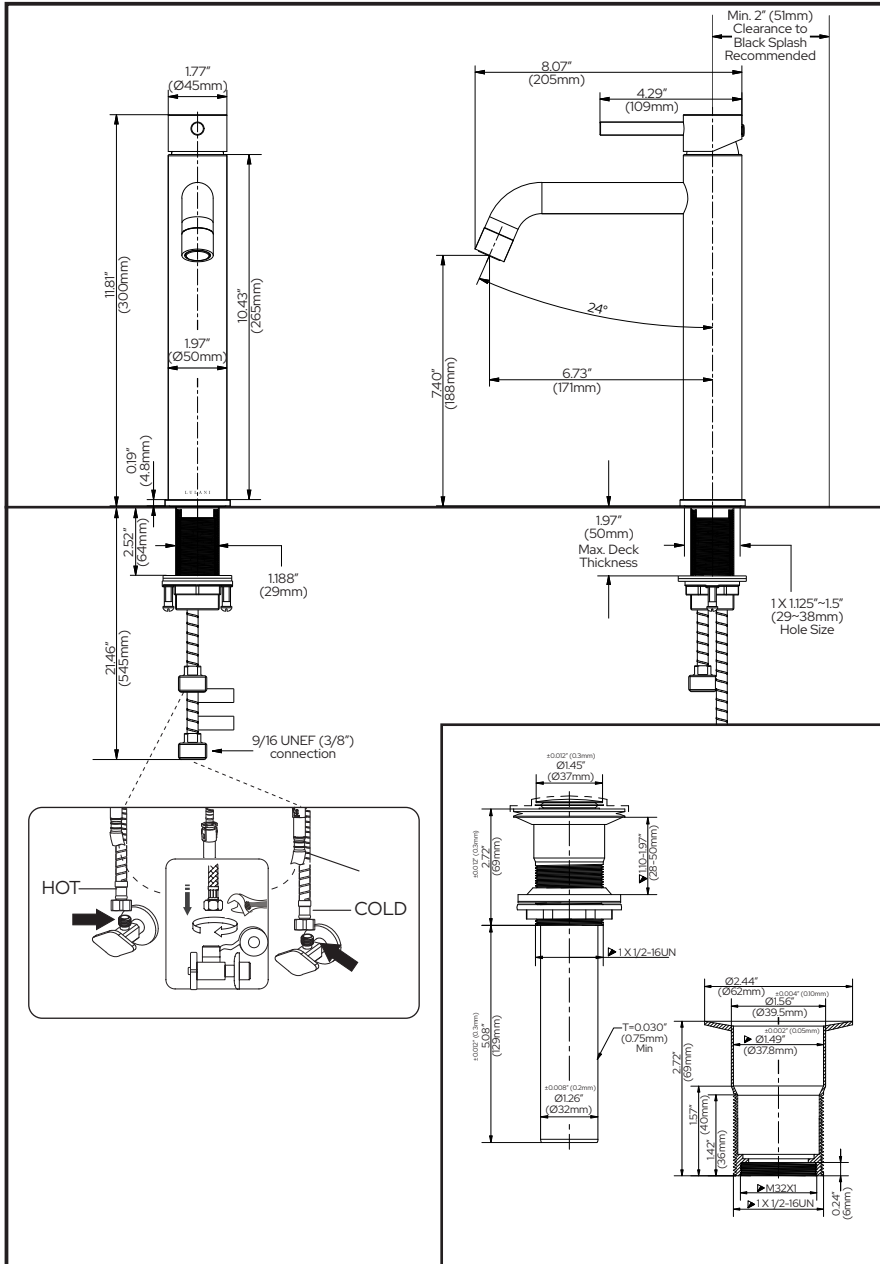

▲ Designate proper finish suffix

Lulani reserves the right (1) to make changes in specifications and materials, and (2) to change or discontinue models, both without notice or obligation. Dimensions are for reference only. See current full-line price book or www.lulani.com for finish options and product availability.