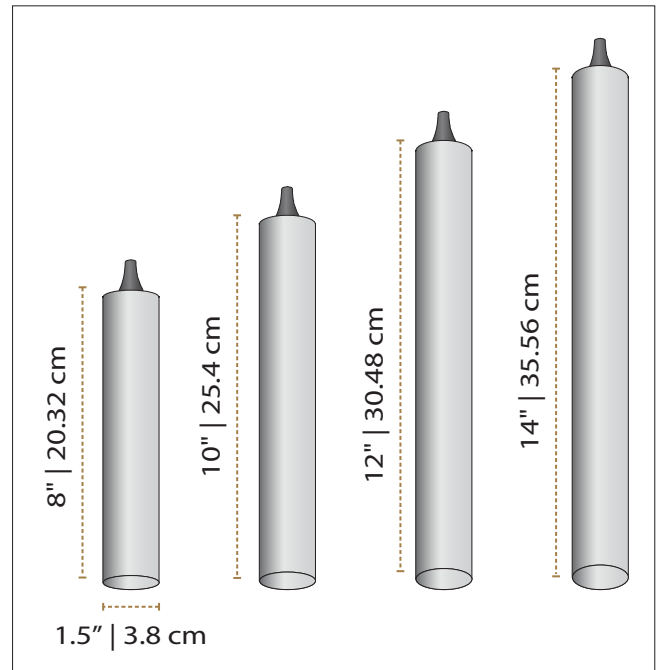

GALILEE *Lighting*

RAINFALL
CXYT1005
25 LIGHTS
144" Height

Specs

26" Round Canopy

Bulbs
LED - G9 - Dimmable

GALILEE *Lighting*

RAINFALL
CXYT1005
25 LIGHTS
120" Height

Specs

26" Round Canopy

Bulbs
LED - G9 - Dimmable

GALILEE *Lighting*

RAINFALL
CXYT1005
25 LIGHTS
96" Height

Specs

26" Round Canopy

Bulbs

LED - G9 - Dimmable