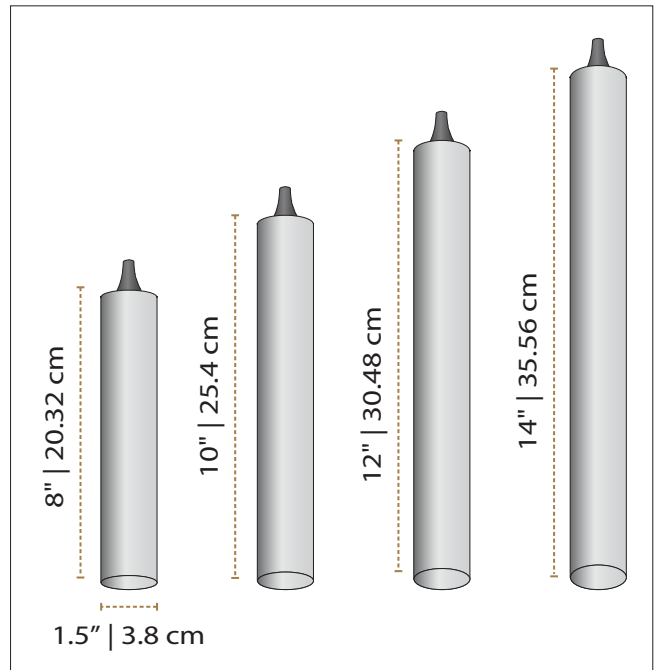

GALILEE *Lighting*

RAINFALL
CXYT1005
25 LIGHTS
144" Height

Specs

26" Round Canopy

Bulbs
LED - G9 - Dimmable

GALILEE *Lighting*

RAINFALL
CXYT1005
25 LIGHTS
120" Height

Specs

26" Round Canopy

Bulbs
LED - G9 - Dimmable

GALILEE *Lighting*

RAINFALL
CXYT1005
25 LIGHTS
96" Height

Specs

26" Round Canopy

Bulbs

LED - G9 - Dimmable