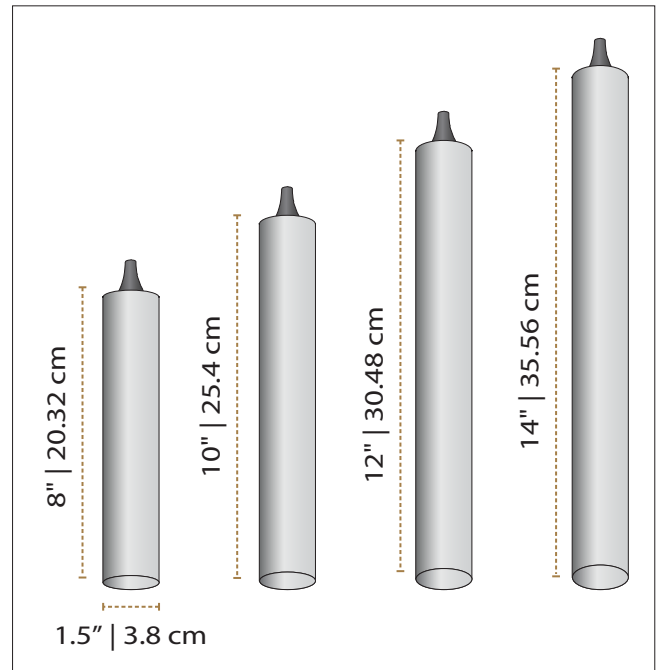

GALILEE *Lighting*

RAINFALL
CXYT1005
25 LIGHTS
144" Height

Specs

26" Round Canopy

Bulbs
LED - G9 - Dimmable

GALILEE *Lighting*

RAINFALL
CXYT1005
25 LIGHTS
120" Height

Specs

26" Round Canopy

Bulbs
LED - G9 - Dimmable

GALILEE *Lighting*

RAINFALL
CXYT1005
25 LIGHTS
96" Height

Specs

26" Round Canopy

Bulbs

LED - G9 - Dimmable