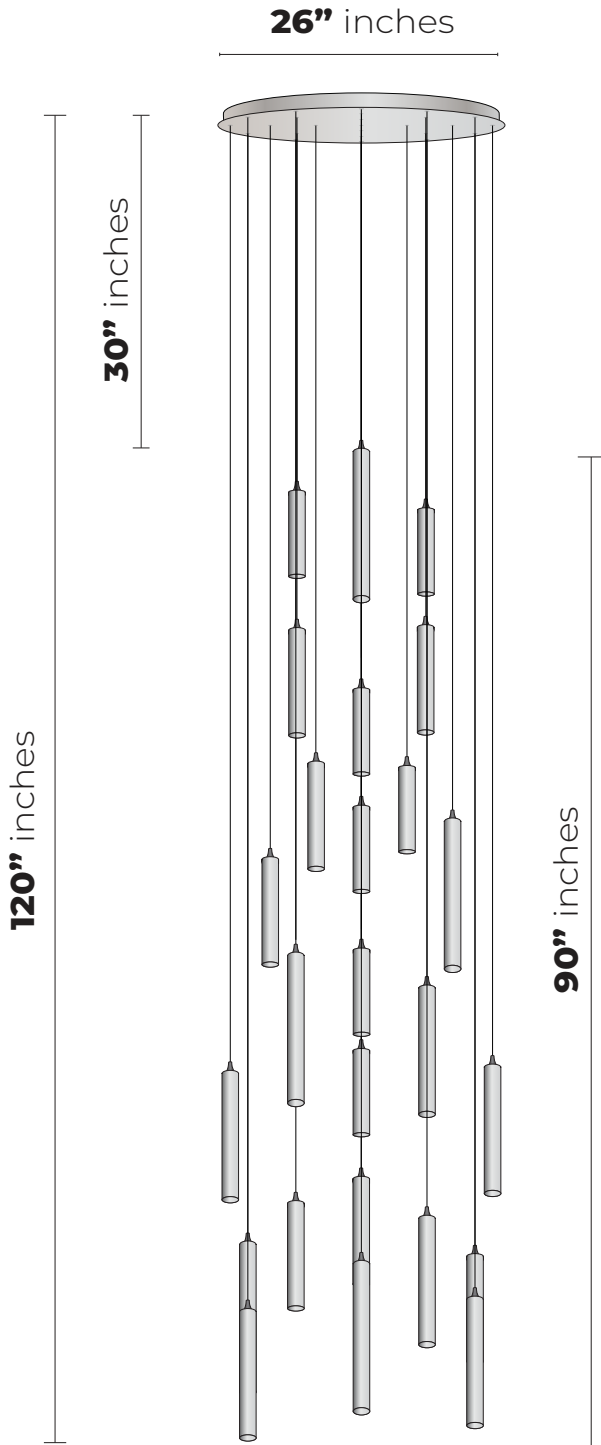

GALILEE *Lighting*

RAINFALL
CXYT1005
25 LIGHTS
144" Height

Specs

26" Round Canopy

Bulbs
LED - G9 - Dimmable

GALILEE *Lighting*

RAINFALL
CXYT1005
25 LIGHTS
120" Height

Specs

26" Round Canopy

Bulbs
LED - G9 - Dimmable

GALILEE *Lighting*

RAINFALL
CXYT1005
25 LIGHTS
96" Height

Specs

26" Round Canopy

Bulbs

LED - G9 - Dimmable