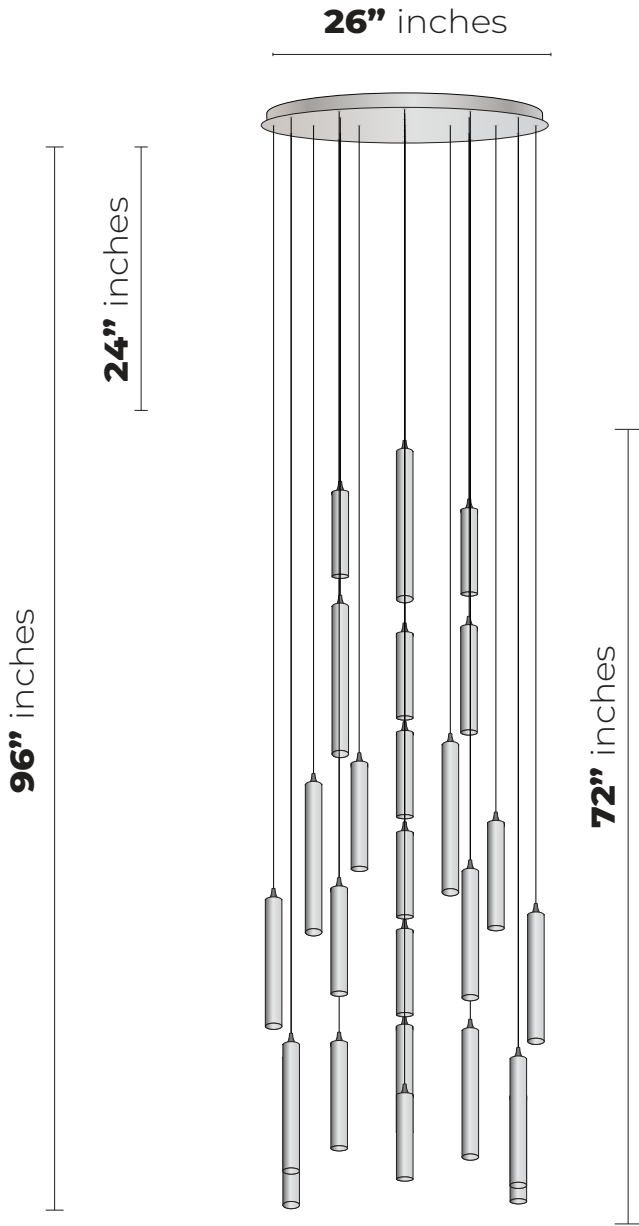

GALILEE *Lighting*

RAINFALL
CXYT1005
25 LIGHTS
144" Height

Specs

26" Round Canopy

Bulbs
LED - G9 - Dimmable

GALILEE *Lighting*

RAINFALL
CXYT1005
25 LIGHTS
120" Height

Specs

26" Round Canopy

Bulbs
LED - G9 - Dimmable

GALILEE *Lighting*

RAINFALL
CXYT1005
25 LIGHTS
96" Height

Specs

26" Round Canopy

Bulbs

LED - G9 - Dimmable