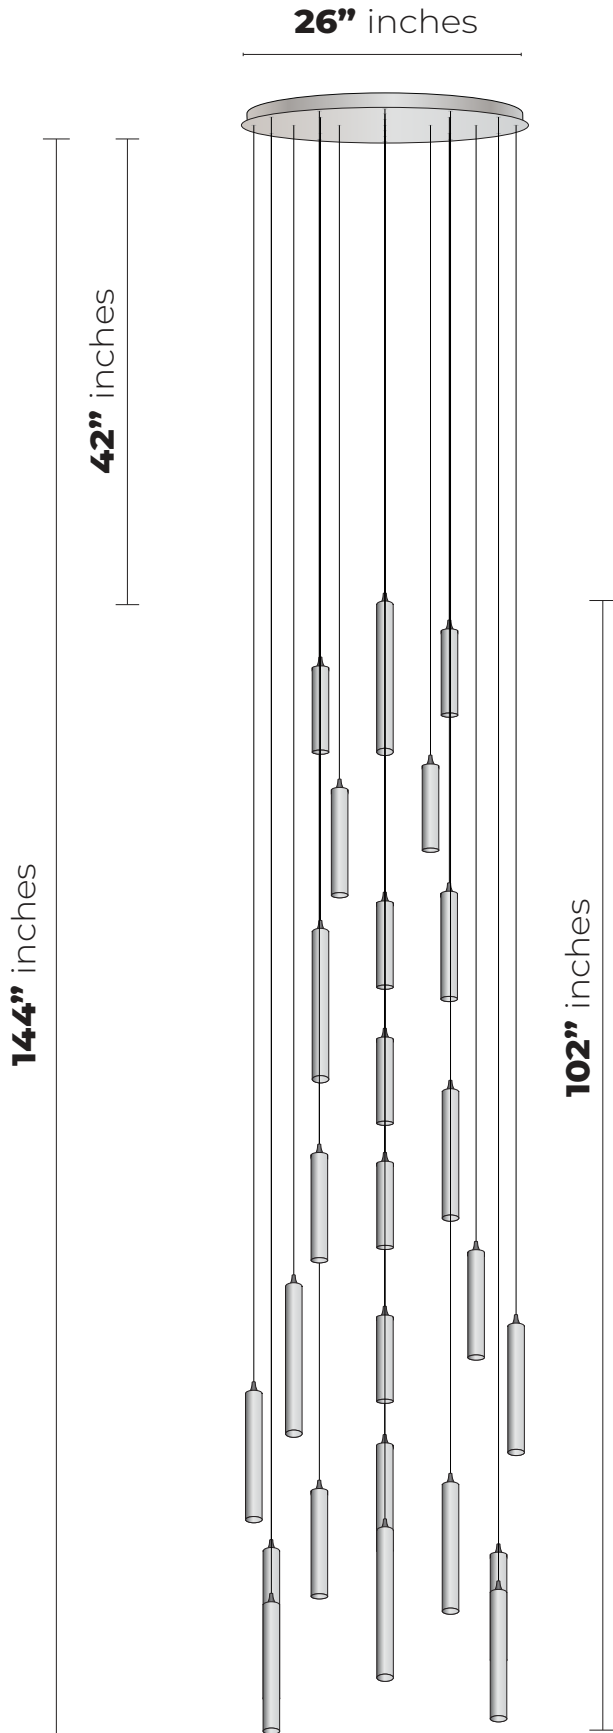

GALILEE *Lighting*

RAINFALL
CXYT1005
25 LIGHTS
144" Height

Specs

26" Round Canopy

Bulbs
LED - G9 - Dimmable

GALILEE *Lighting*

RAINFALL
CXYT1005
25 LIGHTS
120" Height

Specs

26" Round Canopy

Bulbs
LED - G9 - Dimmable

GALILEE *Lighting*

RAINFALL
CXYT1005
25 LIGHTS
96" Height

Specs

26" Round Canopy

Bulbs

LED - G9 - Dimmable