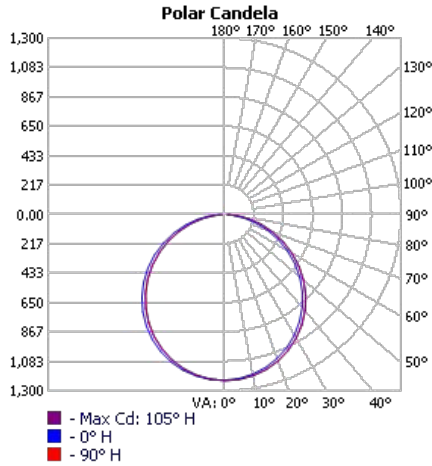

Model No.	Power (W)	Lumens (lm)	CCT (K)	LPW	Finish
2x2 Ft.-18W-24W-30W - Selectable DPS-22-U-P-30-5CCT-4	18W/24W/30W	2250/3000/3750	5CCT 3000K/3500K/4000K/ 5000K/6500K	125	White
2x4Ft.-30W-40W-50W - Selectable DPS-24-U-P-50-5CCT-4	30W/40W/50W	3750/5000/6250	5CCT 3000K/3500K/4000K/ 5000K/6500K	125	White

Contact for custom configuration & specifications

White finish available

Dimensions

DPS-24-U-P-50-5CCT

Product Weight : 4.18Kg/9.22lb

DPS-22-U-P-30-5CCT

Product Weight : 2.62Kg/5.78lb

Packaging Dimensions

SKU#	Master Carton	Qty
DPS-22-U-P-30-5CCT	25.2x25.2x5.9 in.	4
DPS-24-U-P-50-5CCT	49.1x25.2x5.9 in.	4

Photometry

DPS-22-U-P-30-5CCT

Zonal Lumen Summary

Zone	Lumens	% Luminaire
0-30	953.8	26.2%
0-40	1,568.3	43%
0-60	2,800.9	76.8%
60-90	844.1	23.2%
0-90	3,645.0	100%