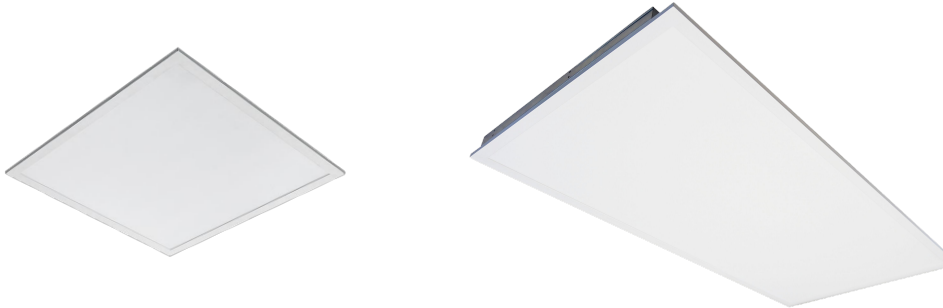

LED BACKLIT PANEL

5 CCT and 3 Wattage Selectable

Project: _____ Location: _____

Date: _____ Part #: _____

Notes: _____

Performance & Features

Product Highlights

5-CCT Color Selectable
3000K/3500K/4000K/5000K/6500K

Energy-saving, long lifespan

NO Flicker, NO Humming

Detail Specification:

Finish: Durable cold-rolled steel and extruded aluminum housing

IP: Damp Location Rated

CRI: >80

Lens: Frosted

Life: L70 of 54,000 hours
Rated Life: 1,00,000

Contact for custom configuration & specifications

White finish available

Dimensions

DPS-24-U-P-50-5CCT

Product Weight : 4.18Kg/9.22lb

DPS-22-U-P-30-5CCT

Product Weight : 2.62Kg/5.78lb

Packaging Dimensions