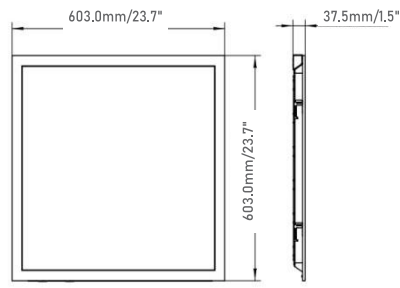

Contact for custom configuration & specifications

White finish available

Dimensions

DPS-24-U-P-50-5CCT

Product Weight : 4.18Kg/9.22lb

DPS-22-U-P-30-5CCT

Product Weight : 2.62Kg/5.78lb

Packaging Dimensions

SKU#	Master Carton	Qty
DPS-22-U-P-30-5CCT	25.2x25.2x5.9 in.	4
DPS-24-U-P-50-5CCT	49.1x25.2x5.9 in.	4

Photometry

DPS-22-U-P-30-5CCT

Zonal Lumen Summary

Zone	Lumens	% Luminaire
0-30	953.8	26.2%
0-40	1,568.3	43%
0-60	2,800.9	76.8%
60-90	844.1	23.2%
0-90	3,645.0	100%