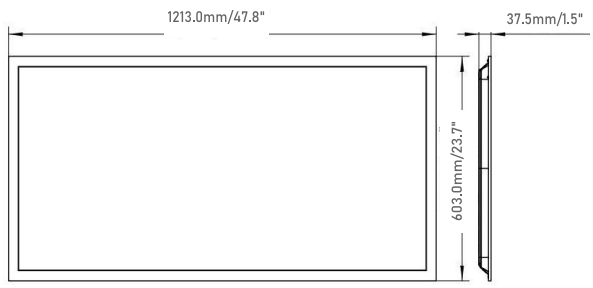

Model No.	Power (W)	Lumens (lm)	CCT (K)	LPW	Finish
2x2 Ft.-18W-24W-30W - Selectable DPS-22-U-P-30-5CCT-4	18W/24W/30W	2250/3000/3750	5CCT 3000K/3500K/4000K/ 5000K/6500K	125	White
2x4Ft.-30W-40W-50W - Selectable DPS-24-U-P-50-5CCT-4	30W/40W/50W	3750/5000/6250	5CCT 3000K/3500K/4000K/ 5000K/6500K	125	White

Contact for custom configuration & specifications

White finish available

Dimensions

DPS-24-U-P-50-5CCT

Product Weight : 4.18Kg/9.22lb

DPS-22-U-P-30-5CCT

Product Weight : 2.62Kg/5.78lb

Packaging Dimensions

SKU#	Master Carton	Qty
DPS-22-U-P-30-5CCT	25.2x25.2x5.9 in.	4
DPS-24-U-P-50-5CCT	49.1x25.2x5.9 in.	4

Photometry

DPS-22-U-P-30-5CCT

Zonal Lumen Summary

Zone	Lumens	% Luminaire
0-30	953.8	26.2%
0-40	1,568.3	43%
0-60	2,800.9	76.8%
60-90	844.1	23.2%
0-90	3,645.0	100%