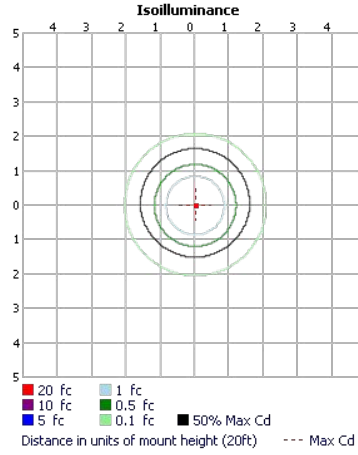

Photometry

DPS-22-U-P-30-5CCT