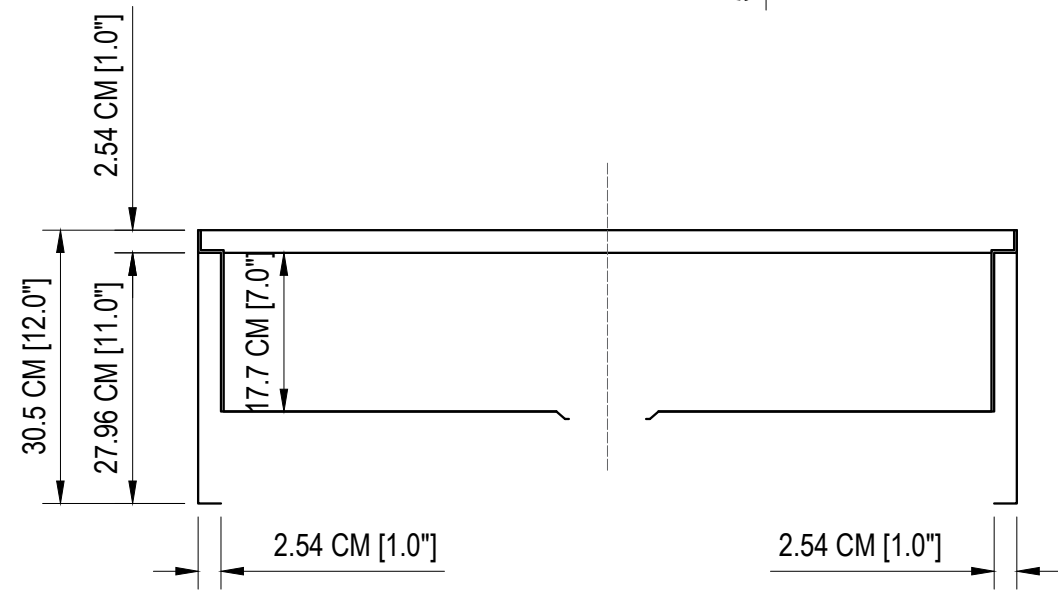

Top View

Section-B

Section-A

Remark

1. Size: 24 " X 36 "
2. Dog Bathtub-16 Gauge Commercial Grade stainless steel.