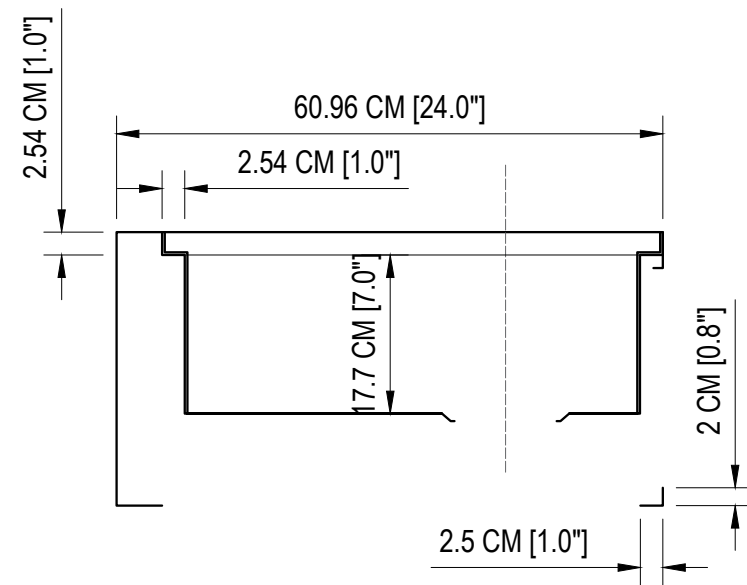

Top View

Section-B

Section-A

Remark

1. Size: 24 " X 36 "
2. Dog Bathtub-16 Gauge Commercial Grade stainless steel.