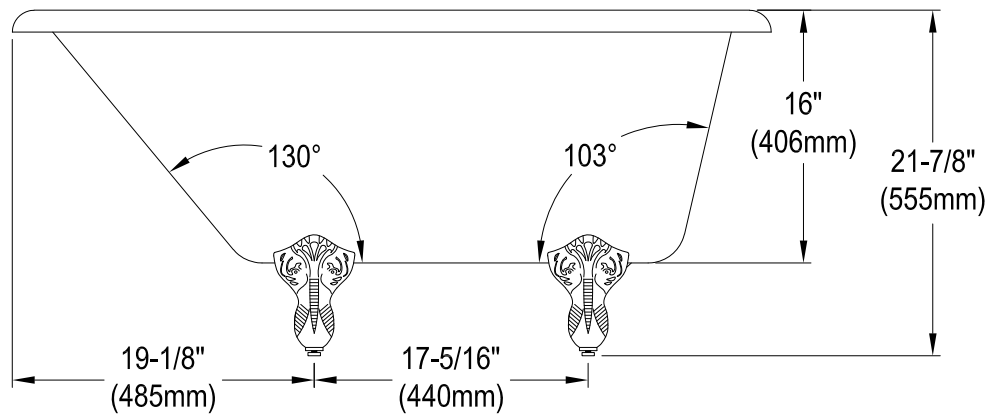

VCT3D483018NT1,5,8

48" Cast Iron Bathtub With 3-3/8" Wall Drillings

Section A-A