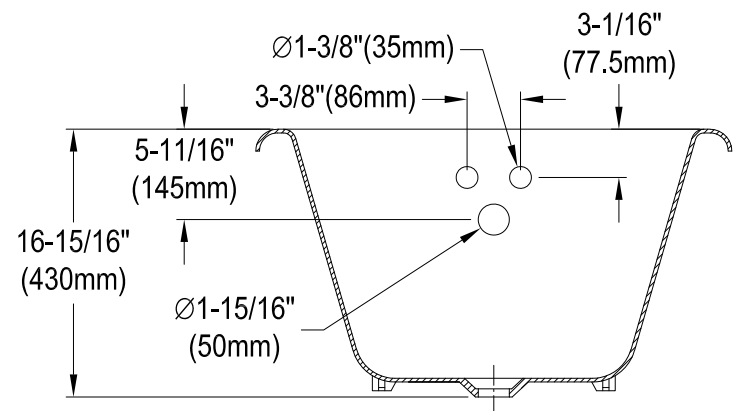

VCT3D483018NT1,5,8

48" Cast Iron Bathtub With 3-3/8" Wall Drillings

Section A-A