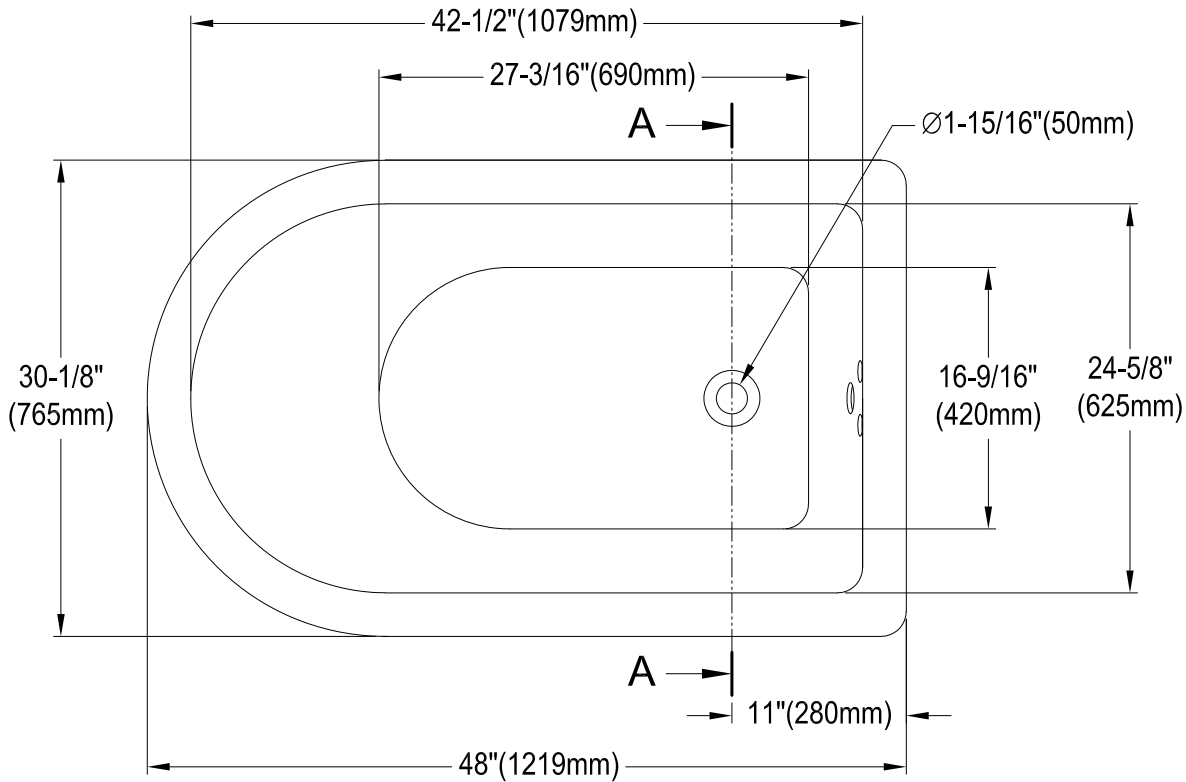

VCT3D483018NT1,5,8

48" Cast Iron Bathtub With 3-3/8" Wall Drillings

Section A-A