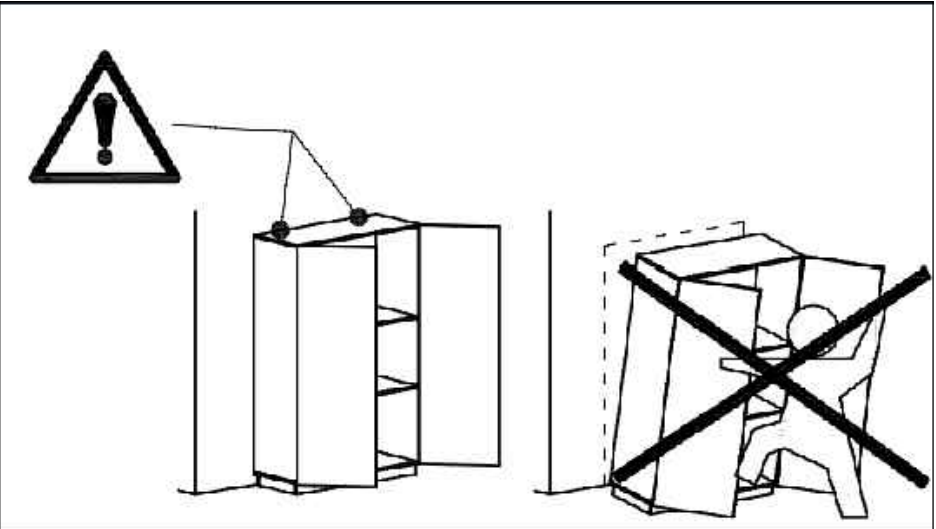

(Not included)

11

J x 2

(Not included)

III

IV

I

II

K × 2  4 × 40	L × 2 				 (Not included)
--	--	--	---	--	--

SAFETY NOTICE

PREVENT FURNITURE TIP OVER ACCIDENTS

- Free Standing Furniture above 600mm in height must be securely attached to the wall to prevent it from tipping over and causing injury.
- Restraints when installed properly could provide protection against the unexpected tipping of furniture due to use.
- Ensure the anti-tipping hardware is suitable for the material your wall is constructed of.
- If in doubt consult a qualified trades person.
- Always place the heaviest items in the lowest sections.
- Do not place heavy objects on top of this item.
- Never allow children to climb or hang on the cabinet.