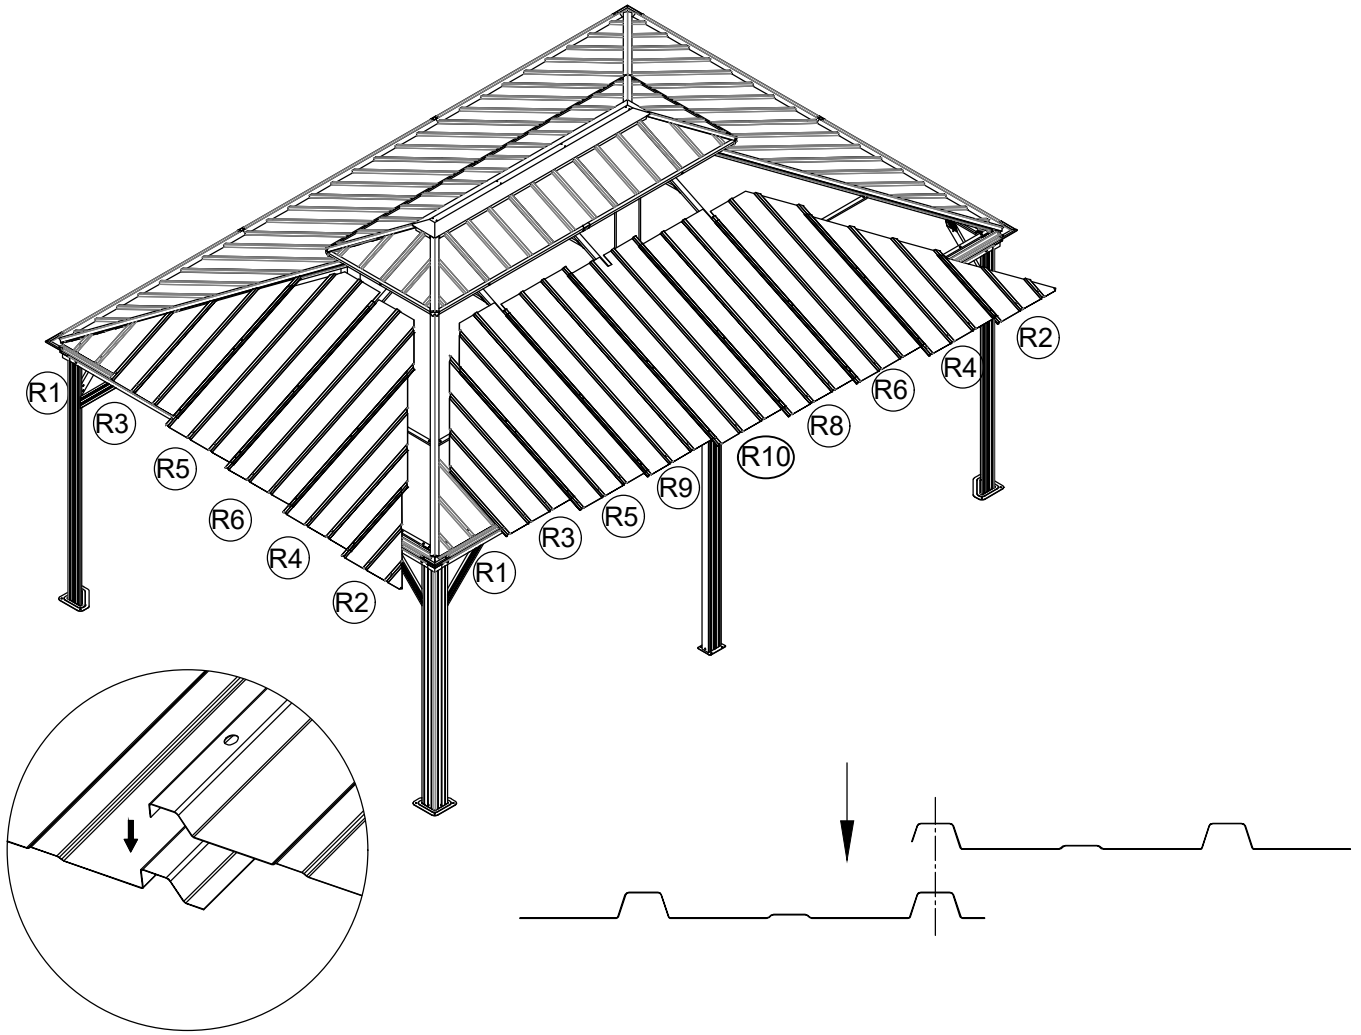

<15>

M6x15

1 4x

<16>

F1 8x

F4 4x

W 4x

W1 8x

1 36x

M6x15

<17>

<18>

<19>

23

Note: When installing the roof top plates, if the roof plates are slightly uneven, please press the screws from the top of the plates until the bottom screw thread is exposed by 3 to 4mm, and then screw on the nut.