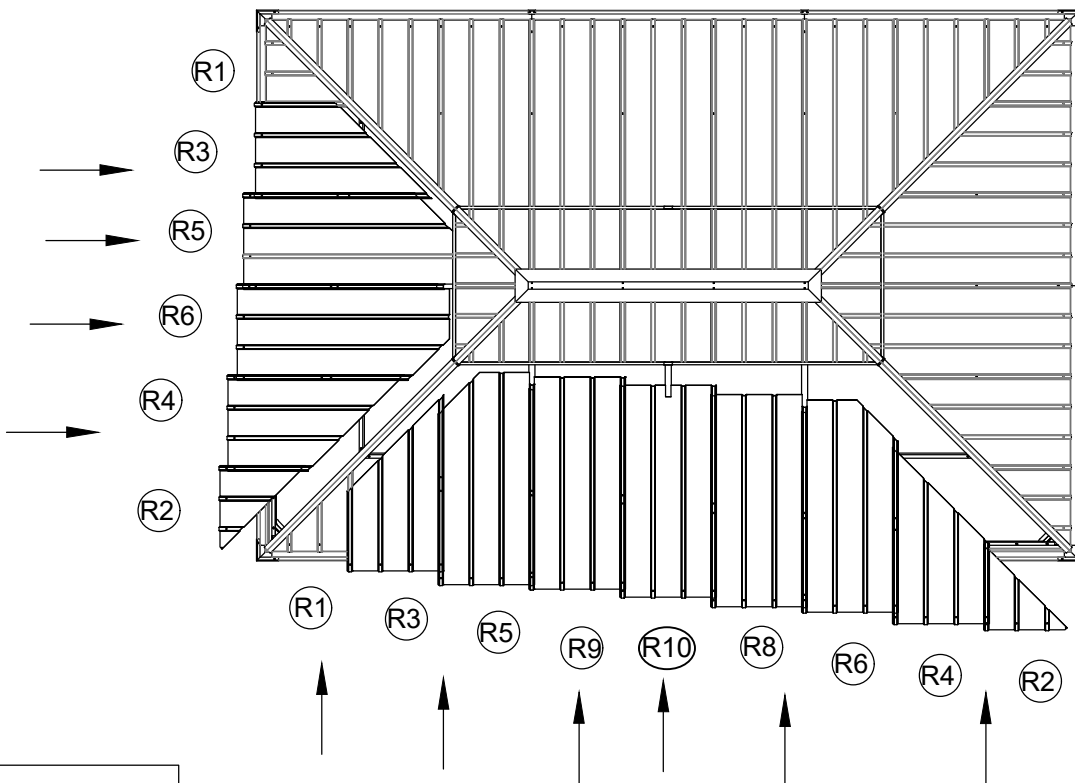

<13>

(Z) or (Z1) or (Z2)

(Z) or (Z1) or (Z2)

(Z) or (Z1) or (Z2)

<14>

When installing the Roof plates (S2) onto short side, pls detach the right end of Roof Rib(G1) first. And then install the right end of Roof Rib (G1) again after S2 is installed.

<15>

M6x15

1 4x

<16>

F1 8x

F4 4x

W 4x

W1 8x

1 36x

M6x15

<17>

<18>

<19>

23

Note: When installing the roof top plates, if the roof plates are slightly uneven, please press the screws from the top of the plates until the bottom screw thread is exposed by 3 to 4mm, and then screw on the nut.

-  Y 104x
-  M6x23
-  2 80x
-  M6x25
-  3 6x
-  M6x42
-  6 6x
-  M6x47
-  7 12x

<21>

T 4x + 2x

<22>

T1 4x + 2x

<23>

V1 2x

V5a 2X