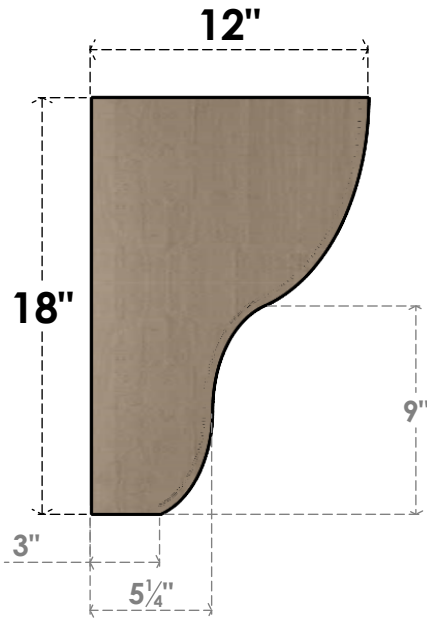

# ITEM NUMBER: CORU06X12X18GRNRCPR

6"W X 12"D X 18"H SERIES 2 CLASSIC GREENSBORO ROUGH CEDAR  
TIMBERTHANE FAUX WOOD CORBEL, PRIMED

**SIDE PROFILE**

**FRONT PROFILE**

**ISOMETRIC**

EKENA MILLWORK  
2300 WEST MAIN ST.  
CLARKSVILLE, TX 75426  
TOLL FREE: 866-607-0453  
WWW.EKENAMILLWORK.COM

NOTES

1. INSTALLATION TO BE COMPLETED IN ACCORDANCE WITH MANUFACTURER'S SPECIFICATIONS.
2. DRAWING MAY NOT BE TO SCALE
3. THIS DRAWING IS INTENDED FOR DESIGN AND PLANNING PURPOSES ONLY.
4. ALL INFORMATION CONTAINED HEREIN WAS CURRENT AT THE TIME OF DEVELOPMENT BUT MUST BE REVIEWED AND APPROVED BY THE PRODUCT MANUFACTURER TO BE CONSIDERED ACCURATE.
5. TIMBERTHANE ARCHITECTURAL PRODUCTS ARE MADE FROM HIGH DENSITY URETHANE AND COME FACTORY PRIMED