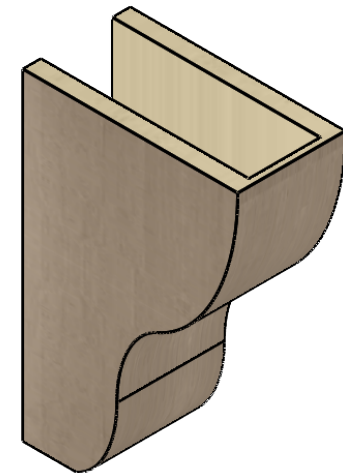

# ITEM NUMBER: CORU06X12X18GRNRCPR

6"W X 12"D X 18"H SERIES 2 CLASSIC GREENSBORO ROUGH CEDAR  
TIMBERTHANE FAUX WOOD CORBEL, PRIMED

**SIDE PROFILE**

**FRONT PROFILE**

**ISOMETRIC**

EKENA MILLWORK  
2300 WEST MAIN ST.  
CLARKSVILLE, TX 75426  
TOLL FREE: 866-607-0453  
WWW.EKENAMILLWORK.COM

NOTES

1. INSTALLATION TO BE COMPLETED IN ACCORDANCE WITH MANUFACTURER'S SPECIFICATIONS.
2. DRAWING MAY NOT BE TO SCALE
3. THIS DRAWING IS INTENDED FOR DESIGN AND PLANNING PURPOSES ONLY.
4. ALL INFORMATION CONTAINED HEREIN WAS CURRENT AT THE TIME OF DEVELOPMENT BUT MUST BE REVIEWED AND APPROVED BY THE PRODUCT MANUFACTURER TO BE CONSIDERED ACCURATE.
5. TIMBERTHANE ARCHITECTURAL PRODUCTS ARE MADE FROM HIGH DENSITY URETHANE AND COME FACTORY PRIMED