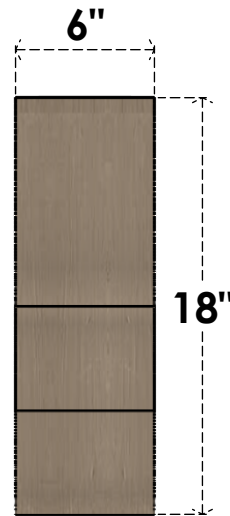

# ITEM NUMBER: CORU06X12X18GRNRCPR

6"W X 12"D X 18"H SERIES 2 CLASSIC GREENSBORO ROUGH CEDAR  
TIMBERTHANE FAUX WOOD CORBEL, PRIMED

**SIDE PROFILE**

**FRONT PROFILE**

**ISOMETRIC**

EKENA MILLWORK  
2300 WEST MAIN ST.  
CLARKSVILLE, TX 75426  
TOLL FREE: 866-607-0453  
WWW.EKENAMILLWORK.COM

NOTES

1. INSTALLATION TO BE COMPLETED IN ACCORDANCE WITH MANUFACTURER'S SPECIFICATIONS.
2. DRAWING MAY NOT BE TO SCALE
3. THIS DRAWING IS INTENDED FOR DESIGN AND PLANNING PURPOSES ONLY.
4. ALL INFORMATION CONTAINED HEREIN WAS CURRENT AT THE TIME OF DEVELOPMENT BUT MUST BE REVIEWED AND APPROVED BY THE PRODUCT MANUFACTURER TO BE CONSIDERED ACCURATE.
5. TIMBERTHANE ARCHITECTURAL PRODUCTS ARE MADE FROM HIGH DENSITY URETHANE AND COME FACTORY PRIMED