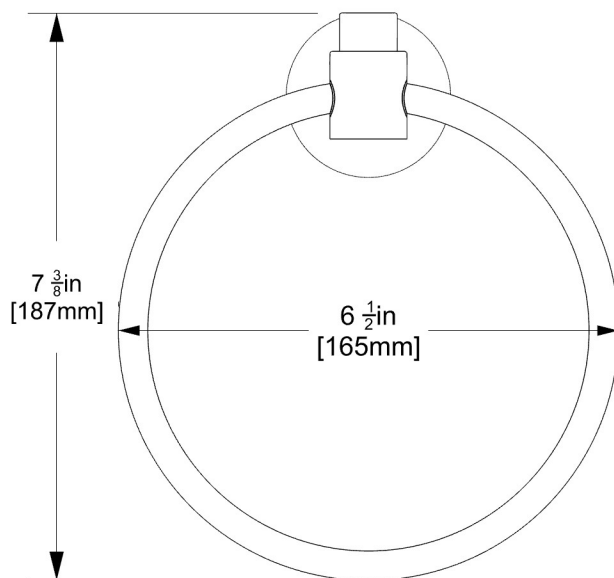

DIMENSIONS

Backed by our lifetime warranty, you can trust our products to always exceed your expectations and live up to their name.

1550 Factor Ave. San Leandro, CA 94577
Phone #: 800.227.5640
Email: cs@gatcoinc.com

The manufacturer reserves the right to, and do time to time, make changes and improvements in designs and dimensions.
Updated on November 19, 2025