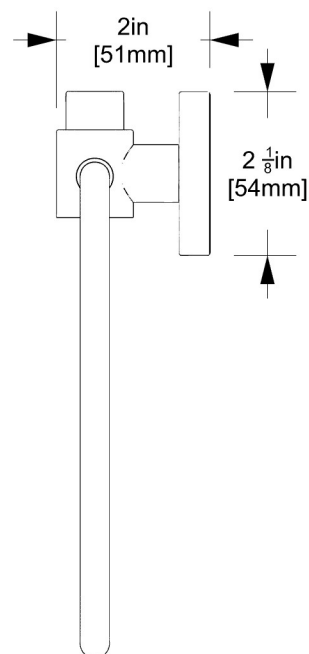

DIMENSIONS

Backed by our lifetime warranty, you can trust our products to always exceed your expectations and live up to their name.

1550 Factor Ave. San Leandro, CA 94577
Phone #: 800.227.5640
Email: cs@gatcoinc.com

The manufacturer reserves the right to, and do time to time, make changes and improvements in designs and dimensions.
Updated on November 19, 2025