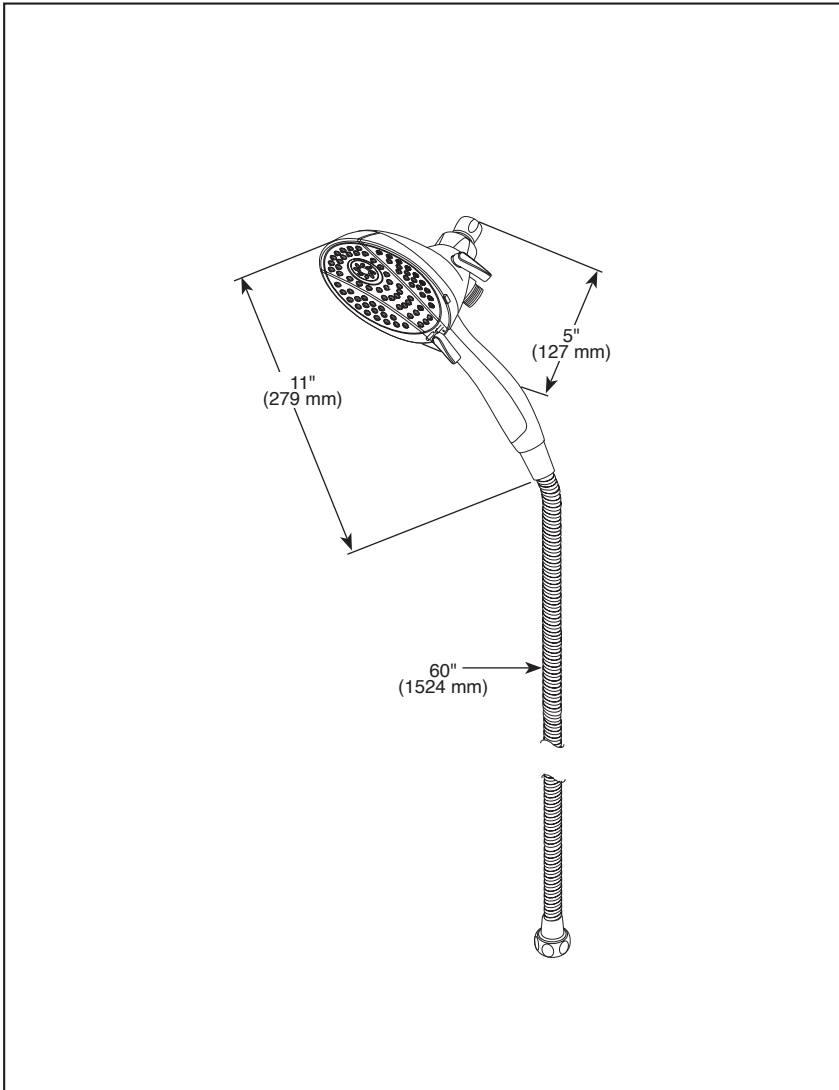

58467▲

▲ Designate proper finish suffix

see what Delta can do™

**IN2ITION®**

- 2-In-1 Shower
- 4-Spray Setting Hand Shower
- Certified Dual Check Valves

**FEATURES:**

- Touch-Clean® Spray Holes
- MagnaTite® Docking

**STANDARD SPECIFICATIONS:**

- Max flow rate 2.5 gpm at 80 psi, 9.5 L/min @ 550 kPa
- Certified dual check valves for backflow protection
- Integrated hand shower docks securely into shower head when not in use
- Hand shower with 4 spray settings - pause is a non-positive shut-off
- Easy turn dial to change hand shower spray settings
- 60"-82" (1524 mm - 2083 mm) stretchable metal hose
- 4 Spray settings include: Full Body spray, Fast Massage spray, Full Spray with Massage and Pause

**COMPLIES WITH:**

- ASME A112.18.1 / CSA B125.1◆
- ASME A112.18.3◆
- ◆ Your Delta hand shower incorporates a backflow protection system that has been tested to be in compliance with ASME A112.18.3 and ASME A112.18.1/CSA B125.1. It incorporates two certified check valves in series, which operate independently and are integral, non-serviceable parts of the wand assembly.