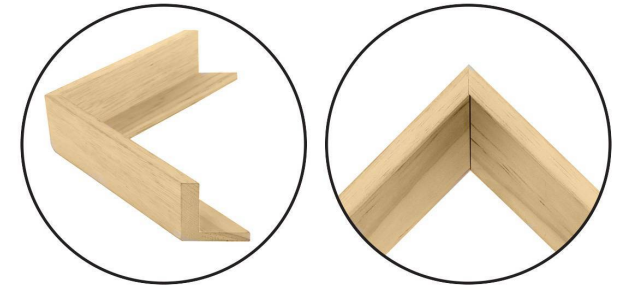

WENDOVER ART GROUP

ITEM NUMBER : **WTUR0453**

TITLE : **Painterly Afternoon Ollies**

5

OUTWARD DIMENSION (W X H) : **36" x 36"**

FRAME (WIDTH X DEPTH) : **MC0618SUB1 | 0.38" x 2.25"**

FRAME FINISH : **Floater Frame**

Natural

DESCRIPTION :

Giclee on Canvas, Gallery Wrapped, Artist Enhanced