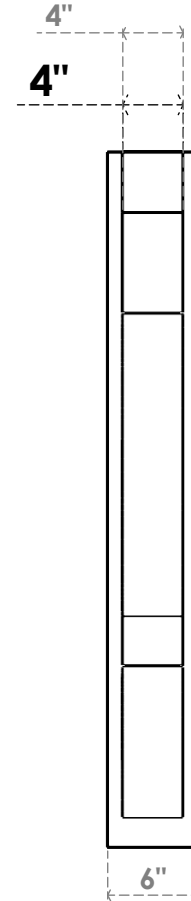

ITEM NUMBER: OUTUROC040X060X34000X46000X040X020X040BOA44RCPR

4"W TOP X 6"W BACK X 34"D X 46"H X 4"T TOP X 2"T BACK TIMBERTHANE ROUGH CEDAR BALBOA FAUX WOOD OPEN OUTLOOKER, BLOCK TOP AND BACK, 4"W CLOSED BRACE, PRIMED TAN

SIDE PROFILE

FRONT PROFILE

ISOMETRIC

GENERATED DATE : 07/05/2023

EKENA MILLWORK
2300 WEST MAIN ST.
CLARKSVILLE, TX 75426
TOLL FREE: 866-607-0453
WWW.EKENAMILLWORK.COM

NOTES

1. INSTALLATION TO BE COMPLETED IN ACCORDANCE WITH MANUFACTURER'S SPECIFICATIONS.
2. DRAWING MAY NOT BE TO SCALE
3. THIS DRAWING IS INTENDED FOR DESIGN AND PLANNING PURPOSES ONLY.
4. ALL INFORMATION CONTAINED HEREIN WAS CURRENT AT THE TIME OF DEVELOPMENT BUT MUST BE REVIEWED AND APPROVED BY THE PRODUCT MANUFACTURER TO BE CONSIDERED ACCURATE.
5. TIMBERTHANE ARCHITECTURAL PRODUCTS ARE MADE FROM HIGH DENSITY URETHANE AND COME FACTORY PRIMED