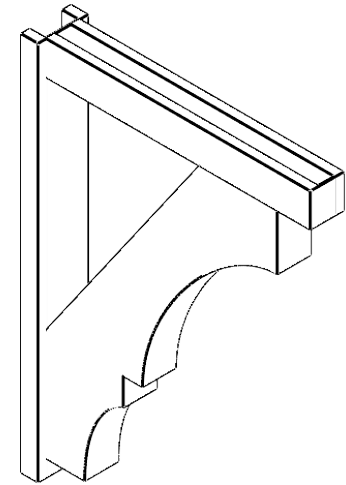

ITEM NUMBER: OUTUROC040X060X34000X46000X040X020X040BOA44RCPR

4"W TOP X 6"W BACK X 34"D X 46"H X 4"T TOP X 2"T BACK TIMBERTHANE ROUGH CEDAR BALBOA FAUX WOOD OPEN OUTLOOKER, BLOCK TOP AND BACK, 4"W CLOSED BRACE, PRIMED TAN

SIDE PROFILE

FRONT PROFILE

ISOMETRIC

GENERATED DATE : 07/05/2023

EKENA MILLWORK
2300 WEST MAIN ST.
CLARKSVILLE, TX 75426
TOLL FREE: 866-607-0453
WWW.EKENAMILLWORK.COM

NOTES

1. INSTALLATION TO BE COMPLETED IN ACCORDANCE WITH MANUFACTURER'S SPECIFICATIONS.
2. DRAWING MAY NOT BE TO SCALE
3. THIS DRAWING IS INTENDED FOR DESIGN AND PLANNING PURPOSES ONLY.
4. ALL INFORMATION CONTAINED HEREIN WAS CURRENT AT THE TIME OF DEVELOPMENT BUT MUST BE REVIEWED AND APPROVED BY THE PRODUCT MANUFACTURER TO BE CONSIDERED ACCURATE.
5. TIMBERTHANE ARCHITECTURAL PRODUCTS ARE MADE FROM HIGH DENSITY URETHANE AND COME FACTORY PRIMED