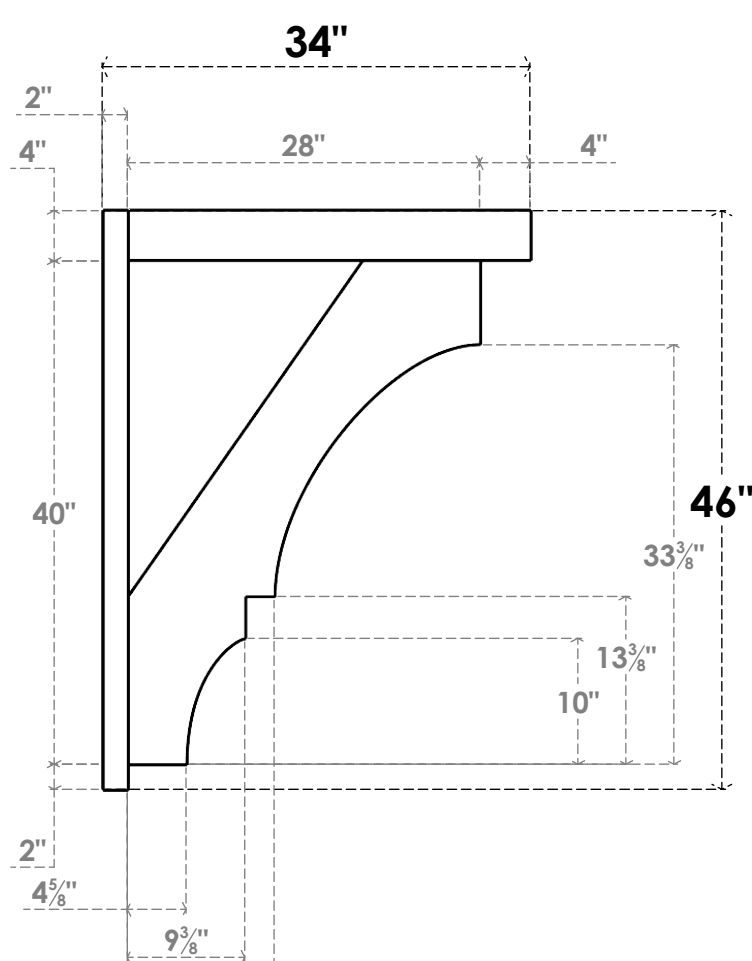

ITEM NUMBER: OUTUROC040X060X34000X46000X040X020X040BOA44RCPR

4"W TOP X 6"W BACK X 34"D X 46"H X 4"T TOP X 2"T BACK TIMBERTHANE ROUGH CEDAR BALBOA FAUX WOOD OPEN OUTLOOKER, BLOCK TOP AND BACK, 4"W CLOSED BRACE, PRIMED TAN

SIDE PROFILE

FRONT PROFILE

ISOMETRIC

GENERATED DATE : 07/05/2023

EKENA MILLWORK
2300 WEST MAIN ST.
CLARKSVILLE, TX 75426
TOLL FREE: 866-607-0453
WWW.EKENAMILLWORK.COM

NOTES

1. INSTALLATION TO BE COMPLETED IN ACCORDANCE WITH MANUFACTURER'S SPECIFICATIONS.
2. DRAWING MAY NOT BE TO SCALE
3. THIS DRAWING IS INTENDED FOR DESIGN AND PLANNING PURPOSES ONLY.
4. ALL INFORMATION CONTAINED HEREIN WAS CURRENT AT THE TIME OF DEVELOPMENT BUT MUST BE REVIEWED AND APPROVED BY THE PRODUCT MANUFACTURER TO BE CONSIDERED ACCURATE.
5. TIMBERTHANE ARCHITECTURAL PRODUCTS ARE MADE FROM HIGH DENSITY URETHANE AND COME FACTORY PRIMED