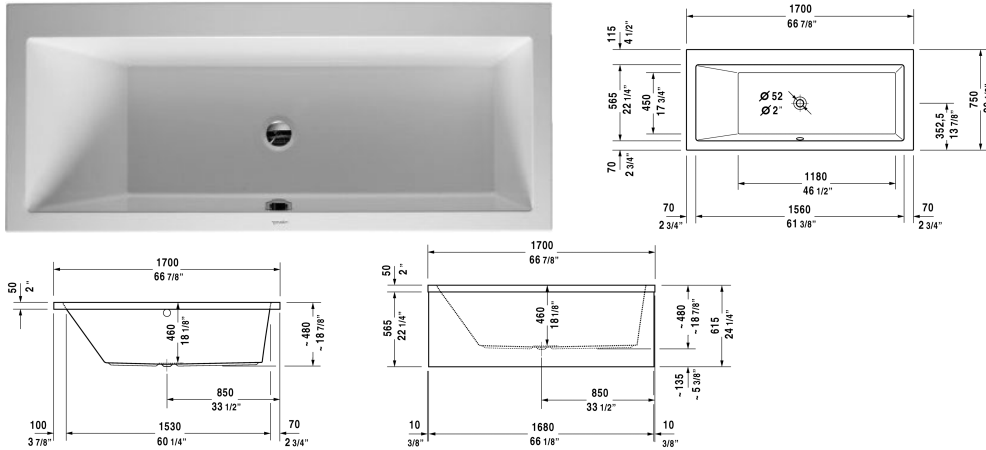

Vero Bathtub # 70013300000090

| < 66 7/8" Inch > |

Bathtub	Dimension	Weight	Order number
rectangle, with one backrest slope left, cUPC® listed*, Sanitary acrylic , Filling capacity 43 gal , water level 14 Inch			
<b>Colors</b>			
00 White			
<b>Variant</b>			
drop-in, undermount or for panel, incl. support frame, Base tub 66 7/8" x 29 1/2" Inch	66 lb		70013300000090
<b>Infobox</b>			
* Complies with the following standards: CSA B45.5/IAPMO Z124			
<b>Suitable products</b>			
Tile flange ,			790112
Cable-driven waste and overflow ,			790220
Bathtub anchors for mounting and support of bathtubs and shower trays, 3 pieces,			790103
Cable-driven waste and overflow brass,			790250
Support frame (included), for bathtubs,			790133

All drawings contain the necessary measurements which are subject to standard tolerances. They are stated in inch & mm and are non-binding. Exact measurements, in particular for customized installation scenarios, can only be taken from the finished ceramic piece.