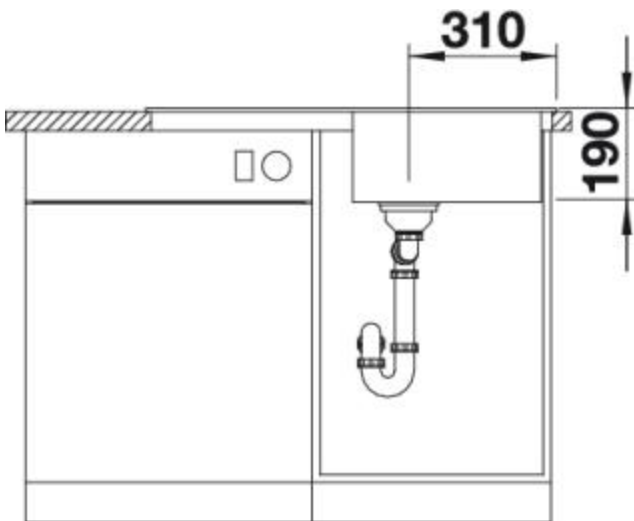

BLANCO SONA 5 S

Item No. BL468010

Pros

Tailored to contemporary kitchens

- Modern, independent design
- Spacious main bowl with plenty of room for washing dishes
- Generous, strikingly-profiled tap ledge
- Specially for the 50-cm base cabinet

Side View

Front View

Scope of supply

waste fitting with space-saving pipe, 3 1/2" basket strainer

Design tips

Cabinet Width: 50 cm

Bowl depth: 190 mm

Cut out size: 840 x 480 x R15