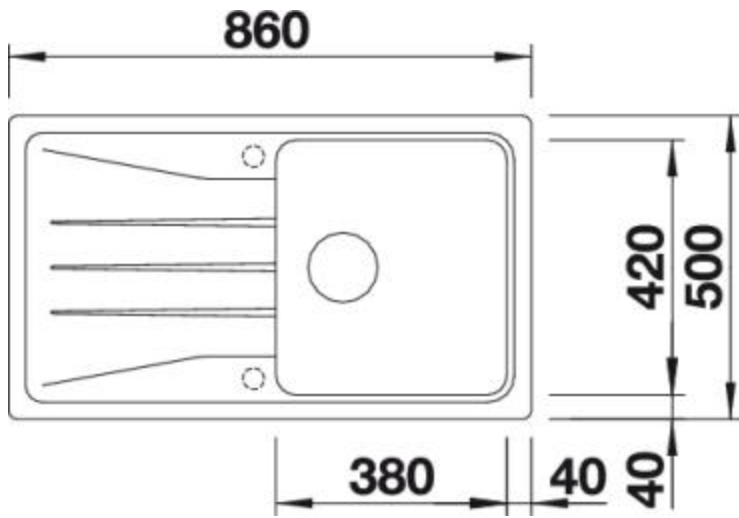

Top View

Scope of supply