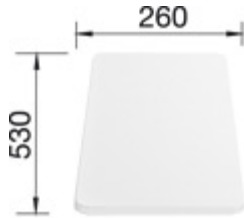

Chopping board
BL217611