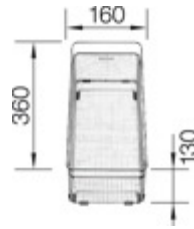

Side View

Front View

Scope of supply

waste fitting with space-saving pipe, 3 1/2" basket strainer

Design tips

Cabinet Width: 50 cm

Bowl depth: 190 mm

Cut out size: 840 x 480 x R15

Universal handing

German warehouse stock.

Allow 10 working days.

Taps

BLANCO NEA
champagne
BM3600CP

BLANCO PRINZ
chrome
BM1000CH

BLANCO SELECT 50/3
BL467728

Optional Accessories

Chopping board
BL218313

Chopping board
BL217611

Colander
BL223297

Outlet cover CapFlow®
BL517666

BLANCO UK Limited
Tel: 01923 635200
Fax: 0800 0911608
› www.blanco.co.uk