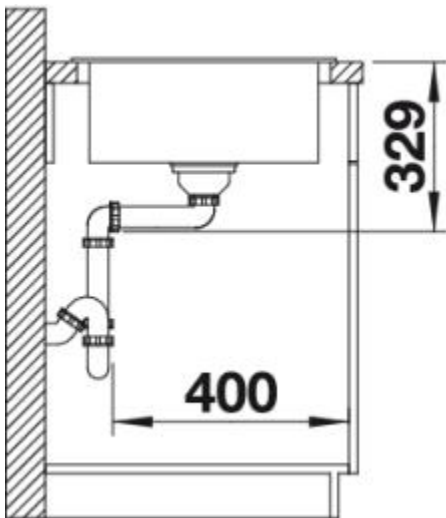

Side View

Front View

Scope of supply

waste fitting with space-saving pipe, 3 1/2" basket strainer

Design tips

Cabinet Width: 50 cm

Bowl depth: 190 mm

Cut out size: 840 x 480 x R15