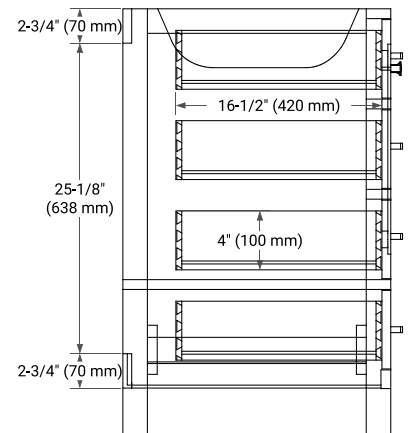

72" DOUBLE SINK BASE CABINET

BASE CABINET DIMENSIONS

72" W x 21.5" D x 34.5" H

FEATURES

- Solid wood frame & plywood panels
- Dovetail drawers and joints
- Soft closing doors & drawers

HARDWARE FINISHES*

Brushed Nickel Satin Brass Matte Black Polished Chrome

PLAN VIEW

72" DOUBLE RECTANGLE SINK COUNTERTOP WITH 2 IN. THICKNESS

OVERALL DIMENSIONS

72.25" W x 22" D x 2" H

COUNTERTOP OPTIONS

Carrara Marble

FEATURES

- Solid countertop with mitered edges & seams
- Undermount white rectangular sink
- Pre-drilled for 8" widespread faucet

INCLUDED

- Countertop
- Matching Backsplash
- Rectangle Sinks

COUNTERTOP PLAN VIEW

EDGE SIDE VIEW

THREE DIMENSIONAL COUNTERTOP VIEW