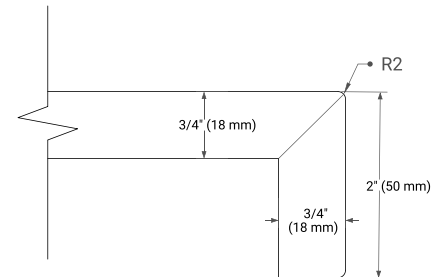

PLAN VIEW

72" DOUBLE RECTANGLE SINK COUNTERTOP WITH 2 IN. THICKNESS

OVERALL DIMENSIONS

72.25" W x 22" D x 2" H

COUNTERTOP OPTIONS

Carrara Marble

FEATURES

- Solid countertop with mitered edges & seams
- Undermount white rectangular sink
- Pre-drilled for 8" widespread faucet

INCLUDED

- Countertop
- Matching Backsplash
- Rectangle Sinks

COUNTERTOP PLAN VIEW

EDGE SIDE VIEW

THREE DIMENSIONAL COUNTERTOP VIEW