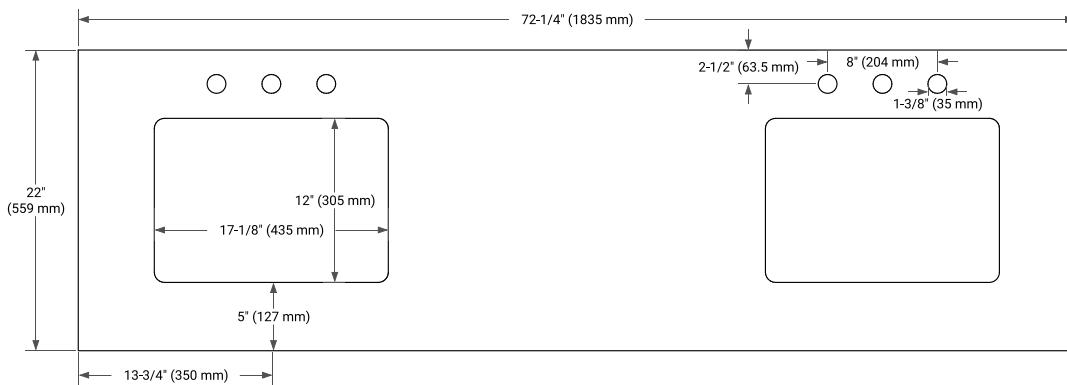

72" DOUBLE SINK BASE CABINET

BASE CABINET DIMENSIONS

72" W x 21.5" D x 34.5" H

FEATURES

- Solid wood frame & plywood panels
- Dovetail drawers and joints
- Soft closing doors & drawers

HARDWARE FINISHES*

Brushed Nickel Satin Brass Matte Black Polished Chrome

PLAN VIEW

72" DOUBLE RECTANGLE SINK COUNTERTOP WITH 2 IN. THICKNESS

OVERALL DIMENSIONS

72.25" W x 22" D x 2" H

COUNTERTOP OPTIONS

Carrara Marble

FEATURES

- Solid countertop with mitered edges & seams
- Undermount white rectangular sink
- Pre-drilled for 8" widespread faucet

INCLUDED

- Countertop
- Matching Backsplash
- Rectangle Sinks

COUNTERTOP PLAN VIEW

EDGE SIDE VIEW

THREE DIMENSIONAL COUNTERTOP VIEW