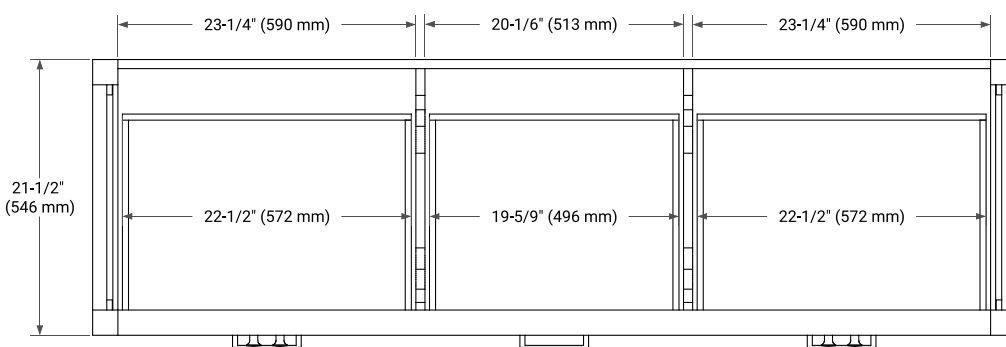

72" DOUBLE SINK BASE CABINET

BASE CABINET DIMENSIONS

72" W x 21.5" D x 34.5" H

FEATURES

- Solid wood frame & plywood panels
- Dovetail drawers and joints
- Soft closing doors & drawers

HARDWARE FINISHES*

Brushed Nickel Satin Brass Matte Black Polished Chrome

PLAN VIEW

72" DOUBLE RECTANGLE SINK COUNTERTOP WITH 2 IN. THICKNESS

OVERALL DIMENSIONS

72.25" W x 22" D x 2" H

COUNTERTOP OPTIONS

Carrara Marble

FEATURES

- Solid countertop with mitered edges & seams
- Undermount white rectangular sink
- Pre-drilled for 8" widespread faucet

INCLUDED

- Countertop
- Matching Backsplash
- Rectangle Sinks

COUNTERTOP PLAN VIEW

EDGE SIDE VIEW

THREE DIMENSIONAL COUNTERTOP VIEW