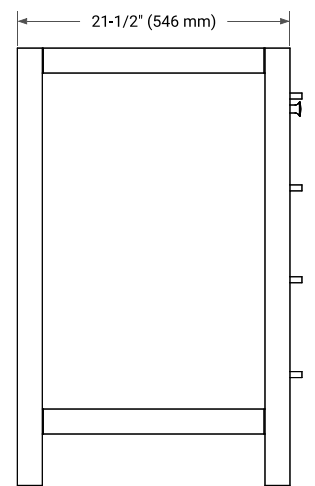

72" DOUBLE SINK BASE CABINET

BASE CABINET DIMENSIONS

72" W x 21.5" D x 34.5" H

FEATURES

- Solid wood frame & plywood panels
- Dovetail drawers and joints
- Soft closing doors & drawers

HARDWARE FINISHES*

Brushed Nickel Satin Brass Matte Black Polished Chrome

PLAN VIEW

72" DOUBLE RECTANGLE SINK COUNTERTOP WITH 2 IN. THICKNESS

OVERALL DIMENSIONS

72.25" W x 22" D x 2" H

COUNTERTOP OPTIONS

Carrara Marble

FEATURES

- Solid countertop with mitered edges & seams
- Undermount white rectangular sink
- Pre-drilled for 8" widespread faucet

INCLUDED

- Countertop
- Matching Backsplash
- Rectangle Sinks

COUNTERTOP PLAN VIEW

EDGE SIDE VIEW

THREE DIMENSIONAL COUNTERTOP VIEW