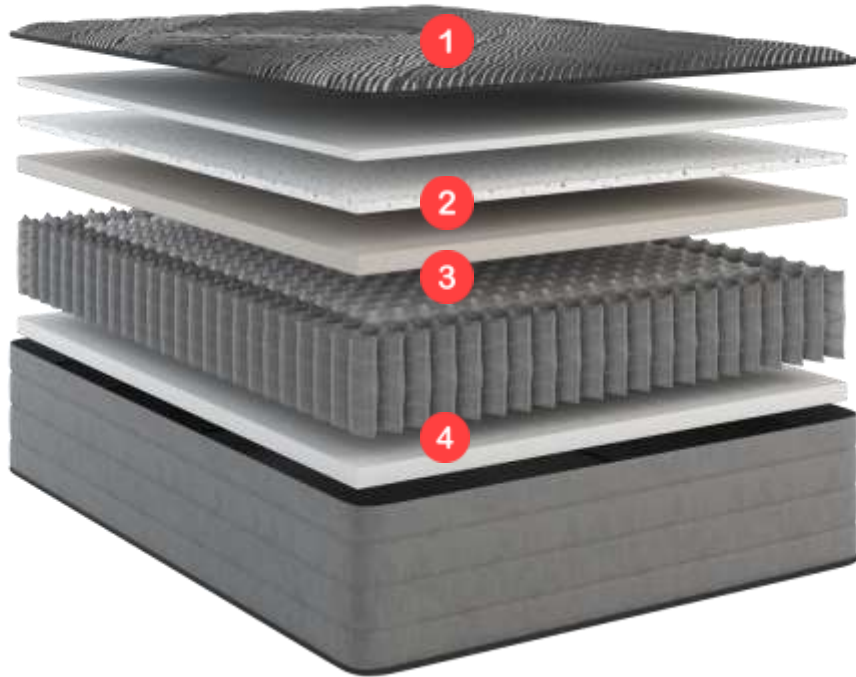

TRU PURE ICE

PLUSH | 14

427

- 1 Black Ice Cover**
Get a cooler sleep experience with a breathable cover that wicks away moisture. This 6-way stretch fabric allows you to experience the full benefits of the Elate Visco underneath.
- 2 Elate Visco**
Infused with copper, gel, silver, and graphite to promote airflow, pressure relief, and better health. This foam contours to your body and provides better pressure relief.
- 3 HD Plush Comfort Foam**
Helping to create even support across the body, this layer aids in proper spinal alignment.
- 4 Perimeter Edge Wrapped Coils**
Individually wrapped coils help reduce noise and isolate body movement by your sleep partner allowing you to stay asleep longer.