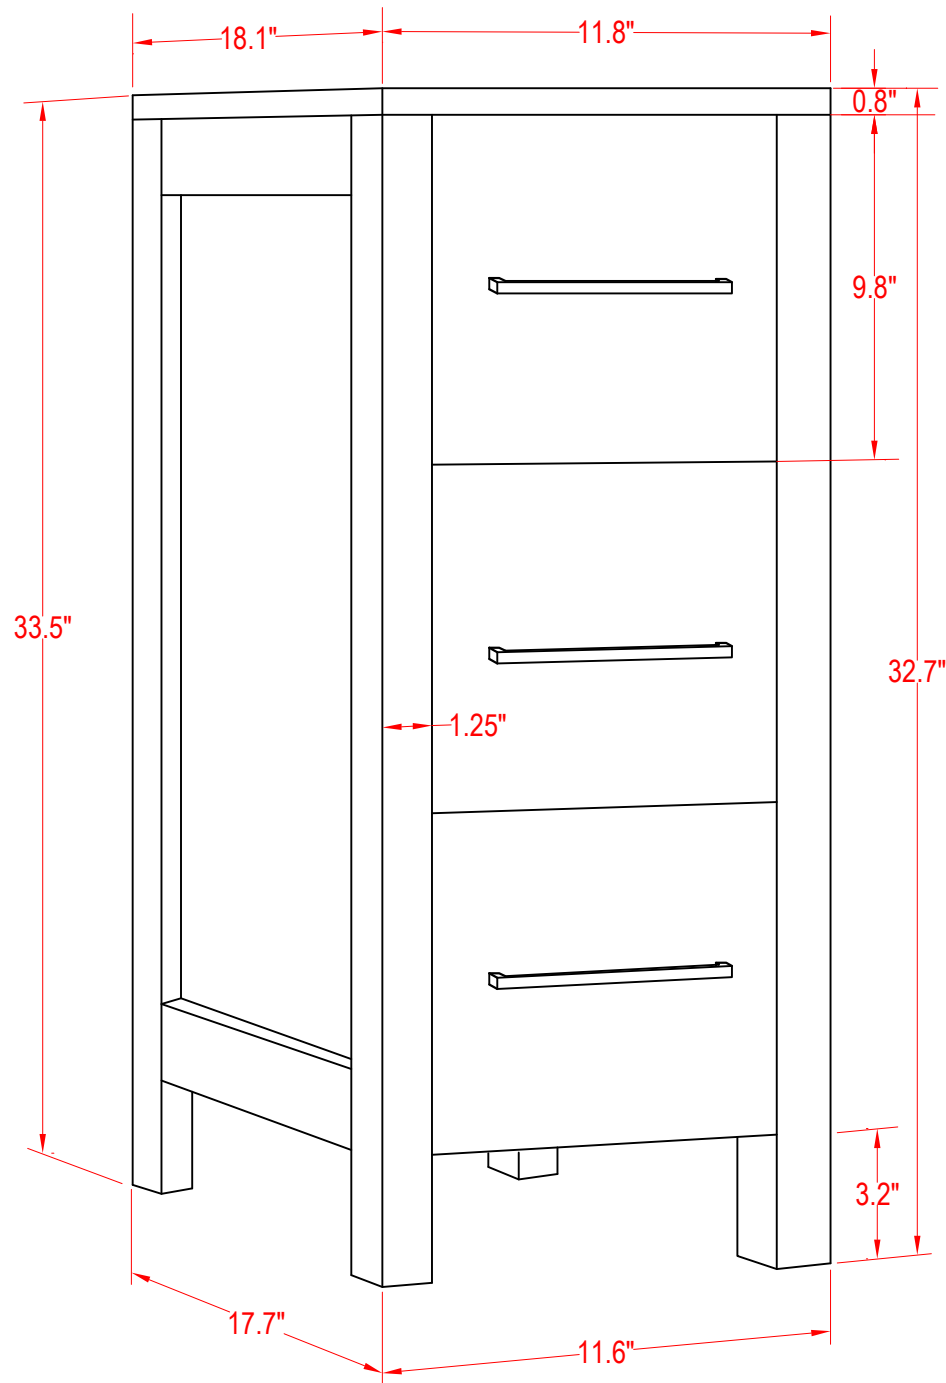

Bathroom Cabinet

Unit

inch

Mirror:

Cabinet: 11.8"x18.1"x33.5" inch